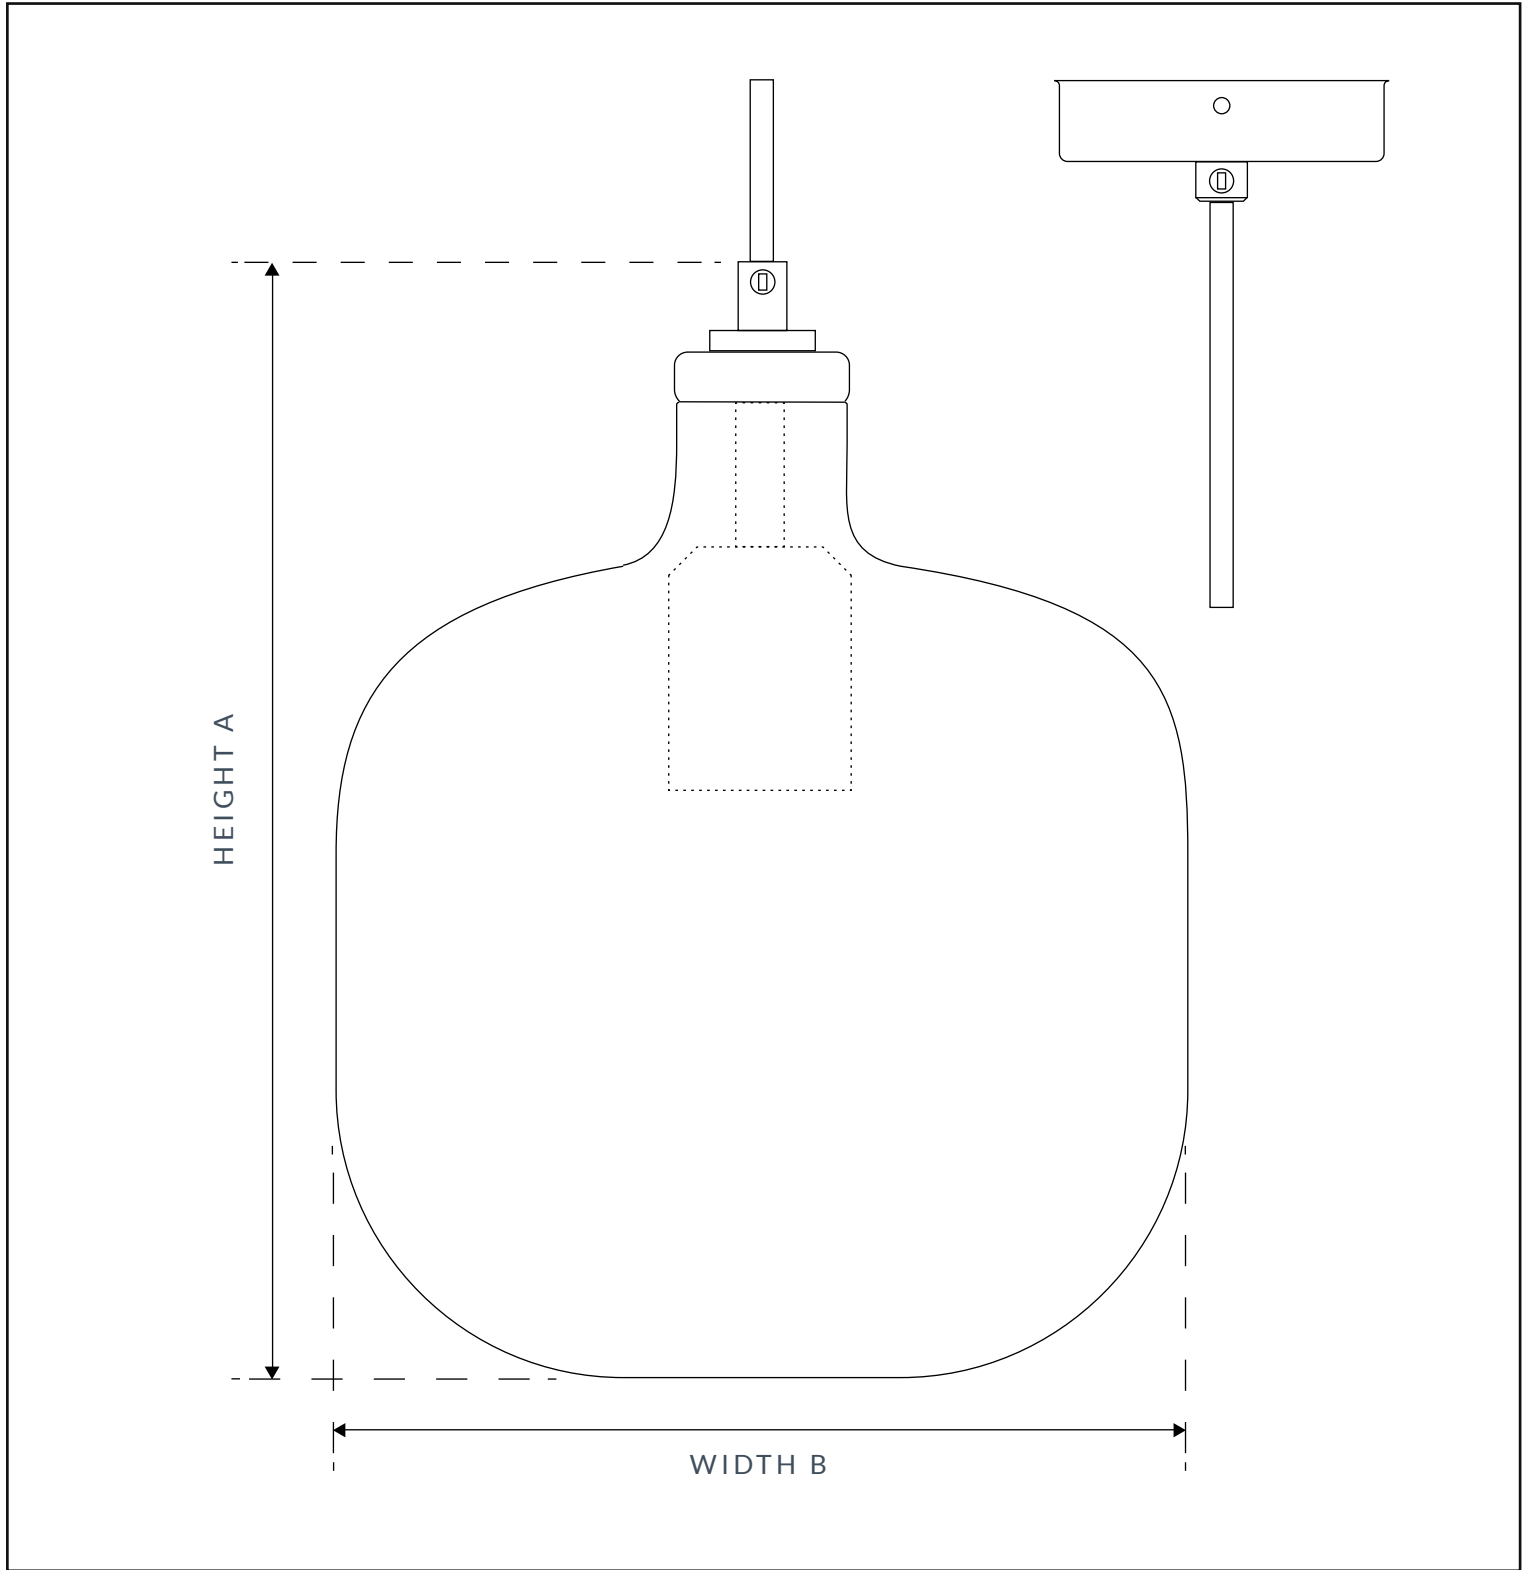

PRODUCT SPECIFICATION SHEET

SORCHA PENDANT LIGHT

SKU: 525

SPECIFICATION

MAX WATTAGE	IP RATING	VOLTAGE	CLASS	BATHROOM	LOCATION
12W	IP20	240V	CE CLASS1	ZONE3	INTERIOR
HEIGHT A	WIDTH B	CORD LENGTH	DIMMABLE	LAMPHOLDER	CEILING ROSE
250MM	210MM	100MM	YES	E27/26	85MM