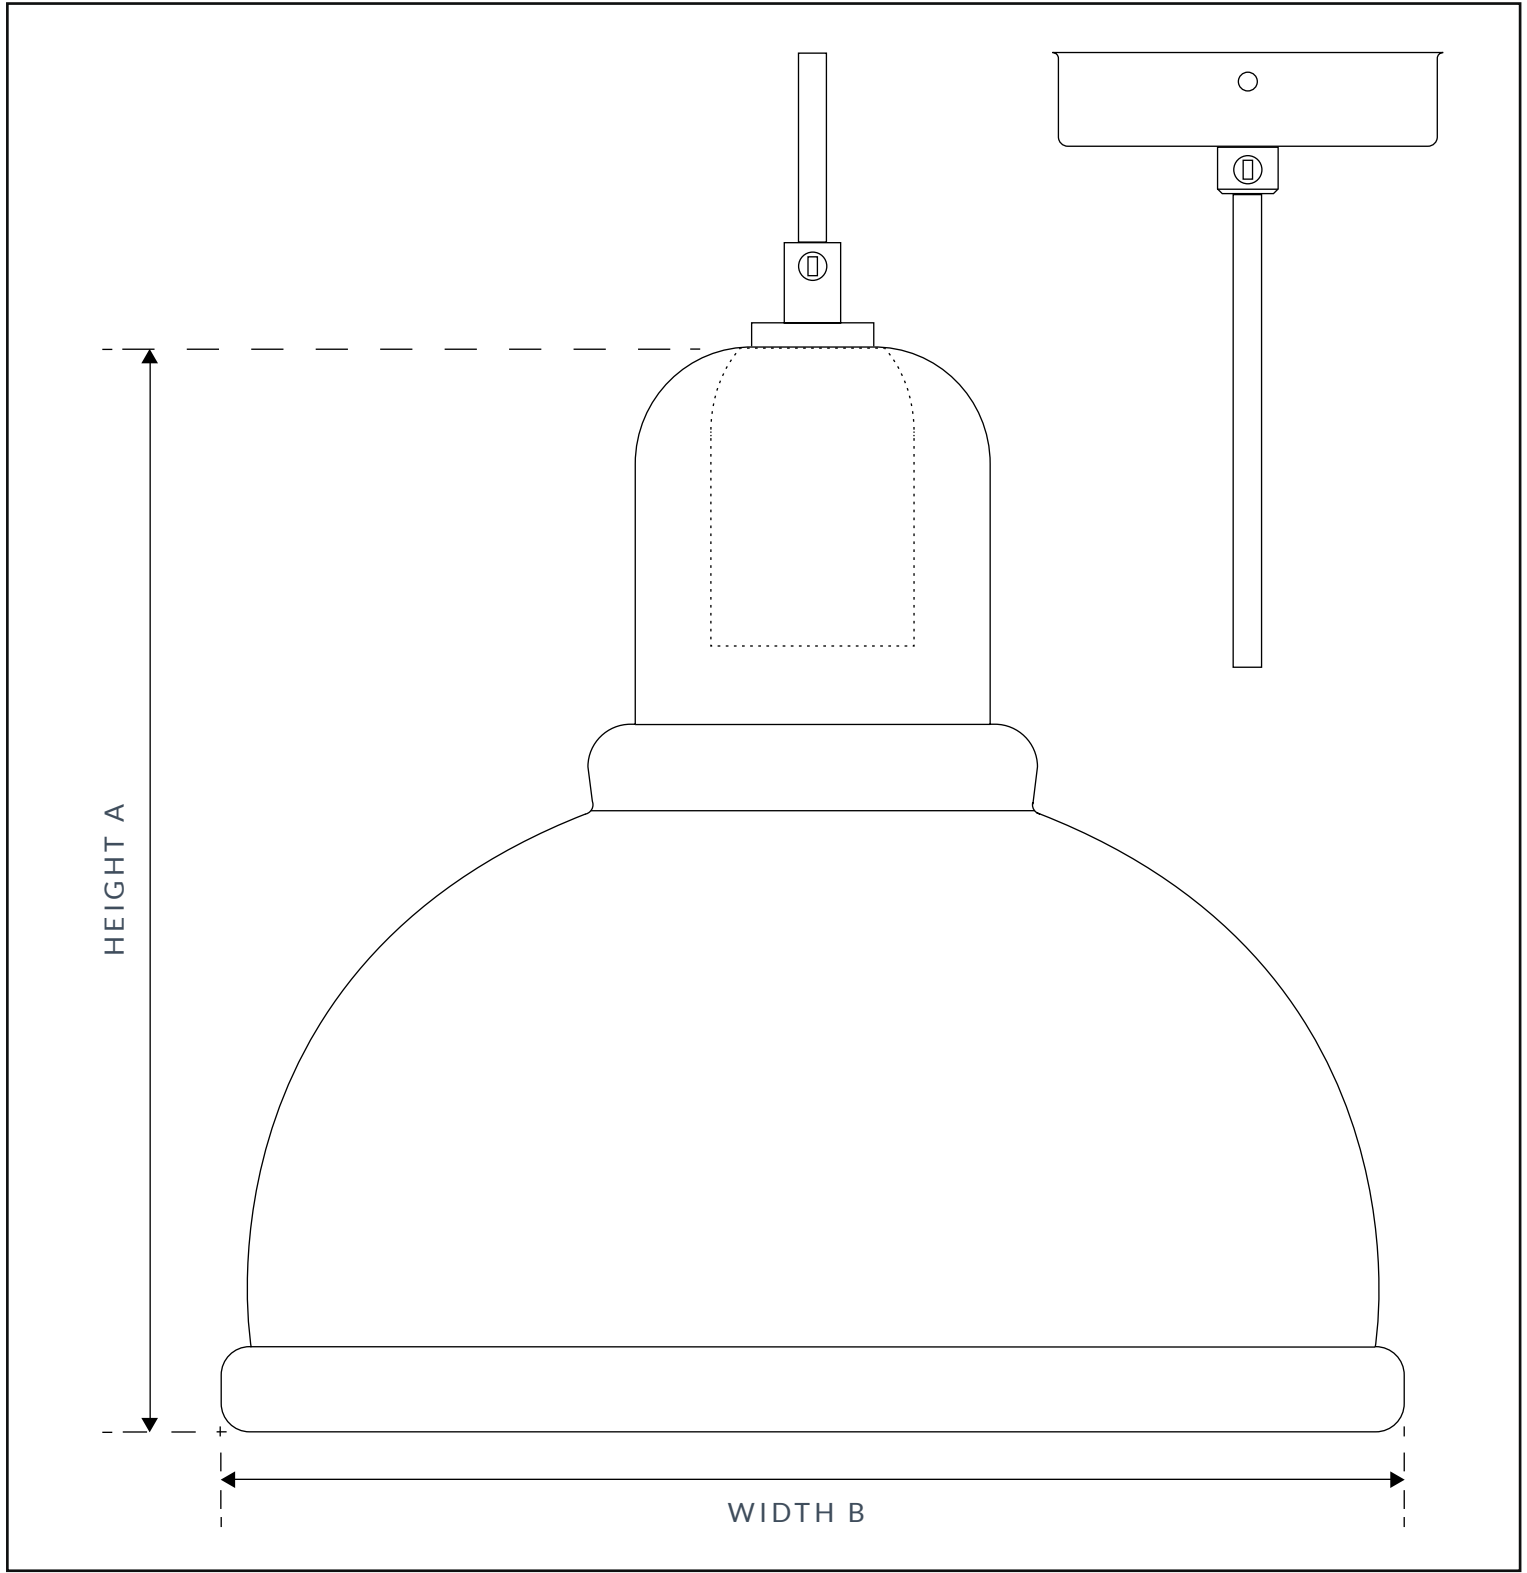

PRODUCT SPECIFICATION SHEET

ELLIS PENDANT LIGHT

SKU: 524

SPECIFICATION

MAX WATTAGE	IP RATING	VOLTAGE	CLASS	BATHROOM	LOCATION
12W	IP20	240V	CE CLASS1	ZONE3	INTERIOR
HEIGHT A	WIDTH B	CORD LENGTH	DIMMABLE	LAMPHOLDER	CEILING ROSE
230MM	250MM	100MM	YES	E27/26	85MM