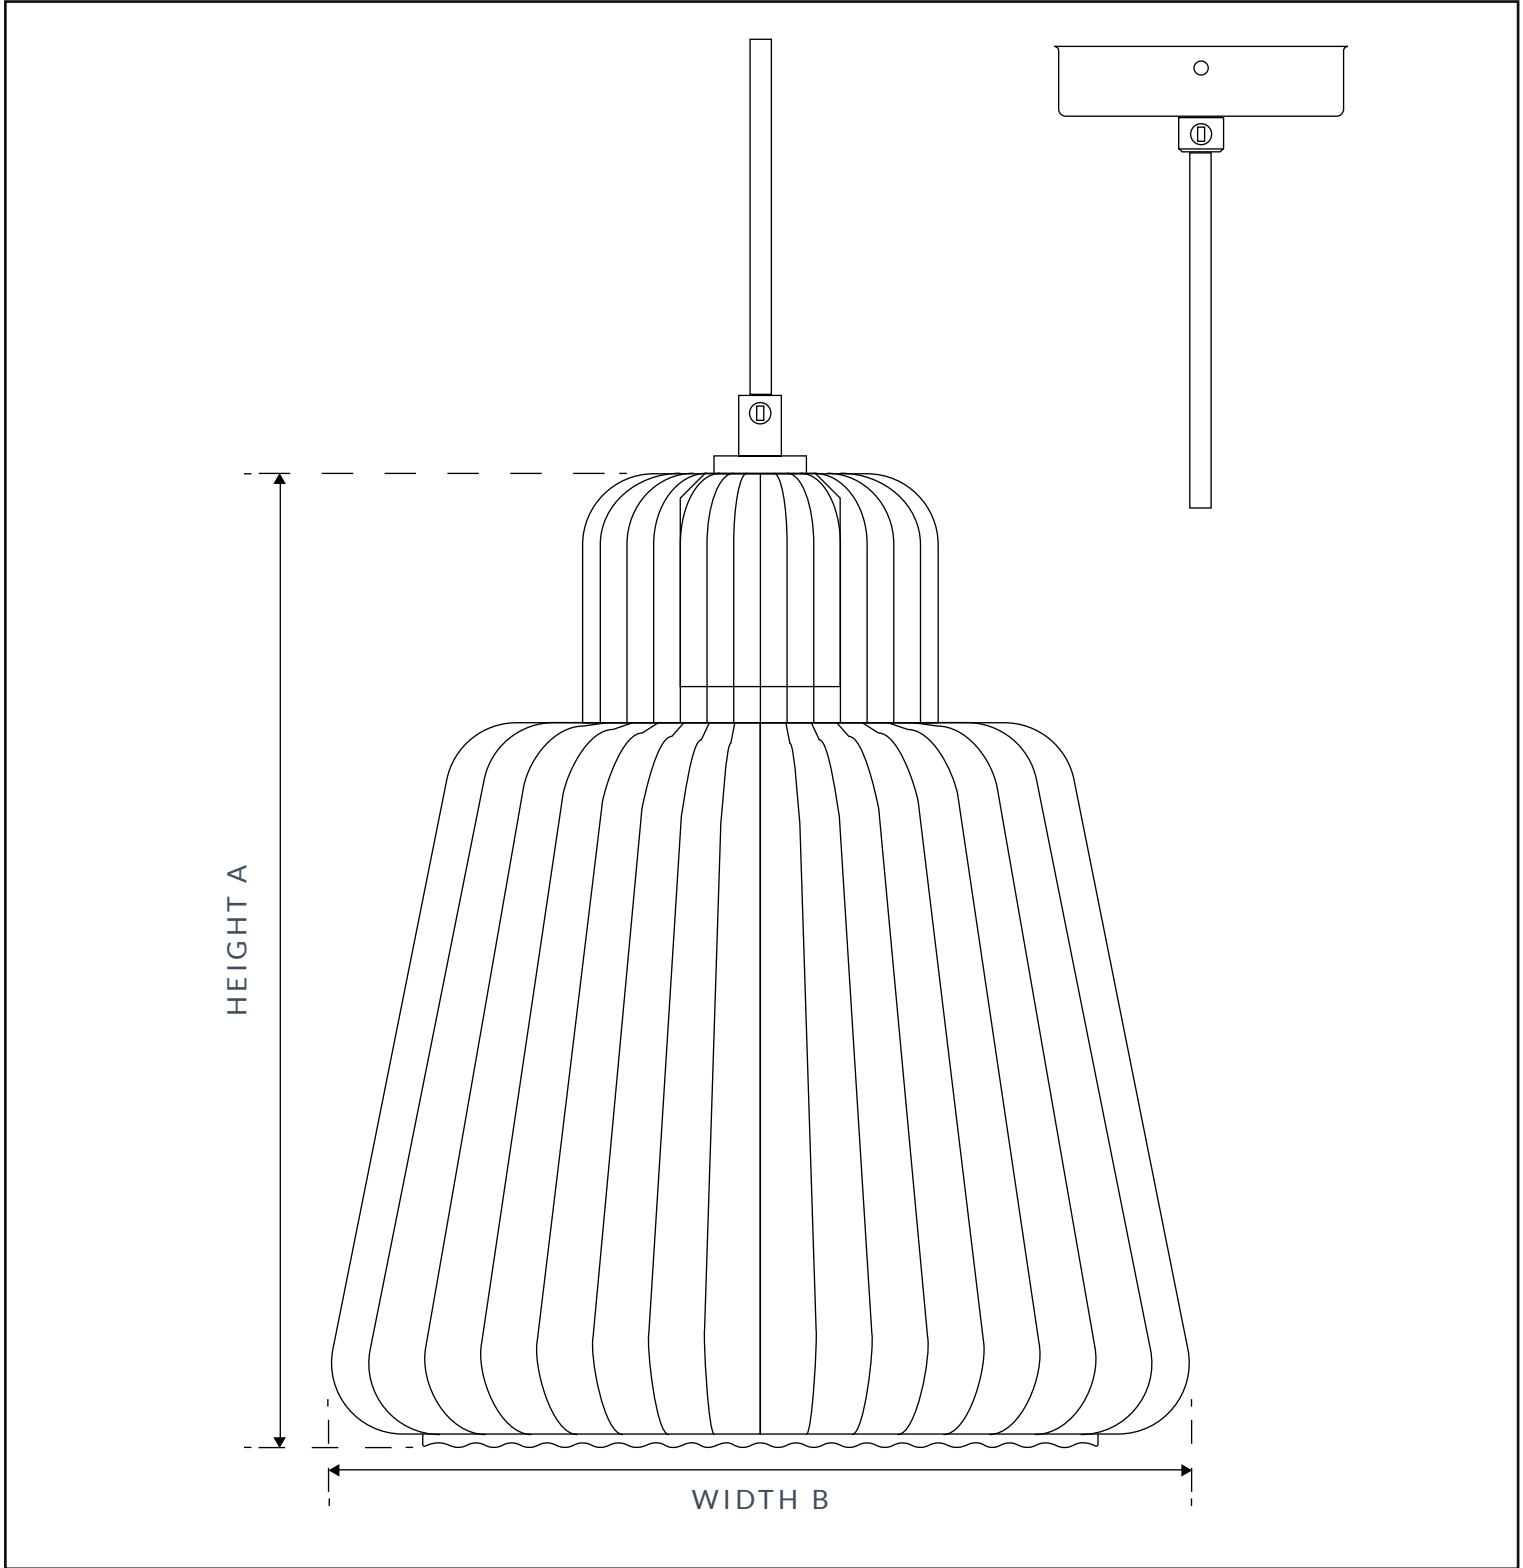

KEALY PENDANT LIGHT

SKU: 523

SPECIFICATION

MAX WATTAGE	IP RATING	VOLTAGE	CLASS	BATHROOM	LOCATION
12W	IP20	240V	CE CLASS1	ZONE3	INTERIOR
HEIGHT A	WIDTH B	CORD LENGTH	DIMMABLE	LAMPHOLDER	CEILING ROSE
270MM	250MM	N/A	YES	E27/26	85MM