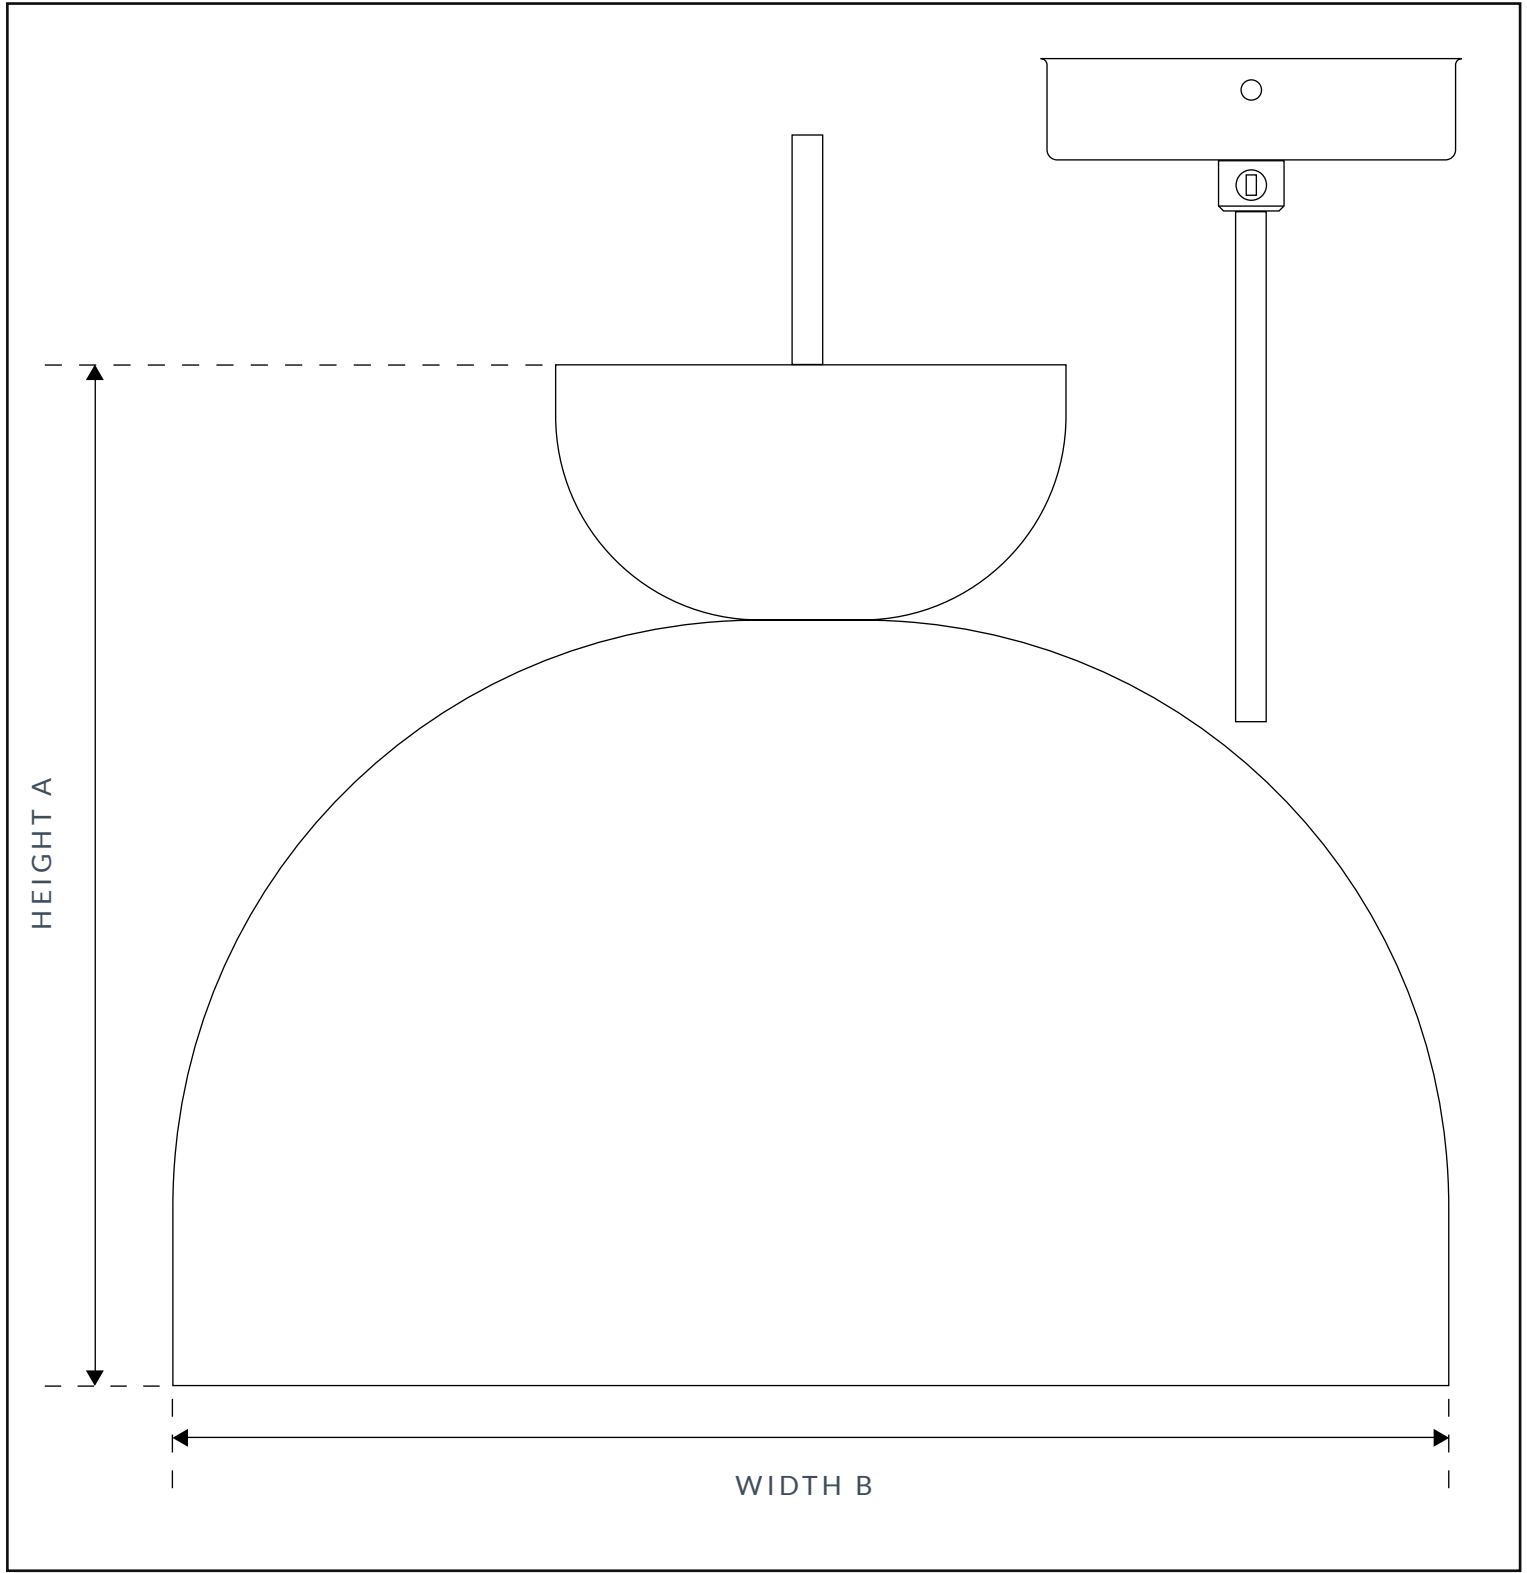

KINVARA PENDANT LIGHT

SKU: 522

SPECIFICATION

MAX WATTAGE	IP RATING	VOLTAGE	CLASS	BATHROOM	LOCATION
12W	IP20	240V	CE CLASS1	ZONE3	INTERIOR
HEIGHT A	WIDTH B	CORD LENGTH	DIMMABLE	LAMPHOLDER	CEILING ROSE
200MM	250MM	100MM	YES	E27/26	85MM