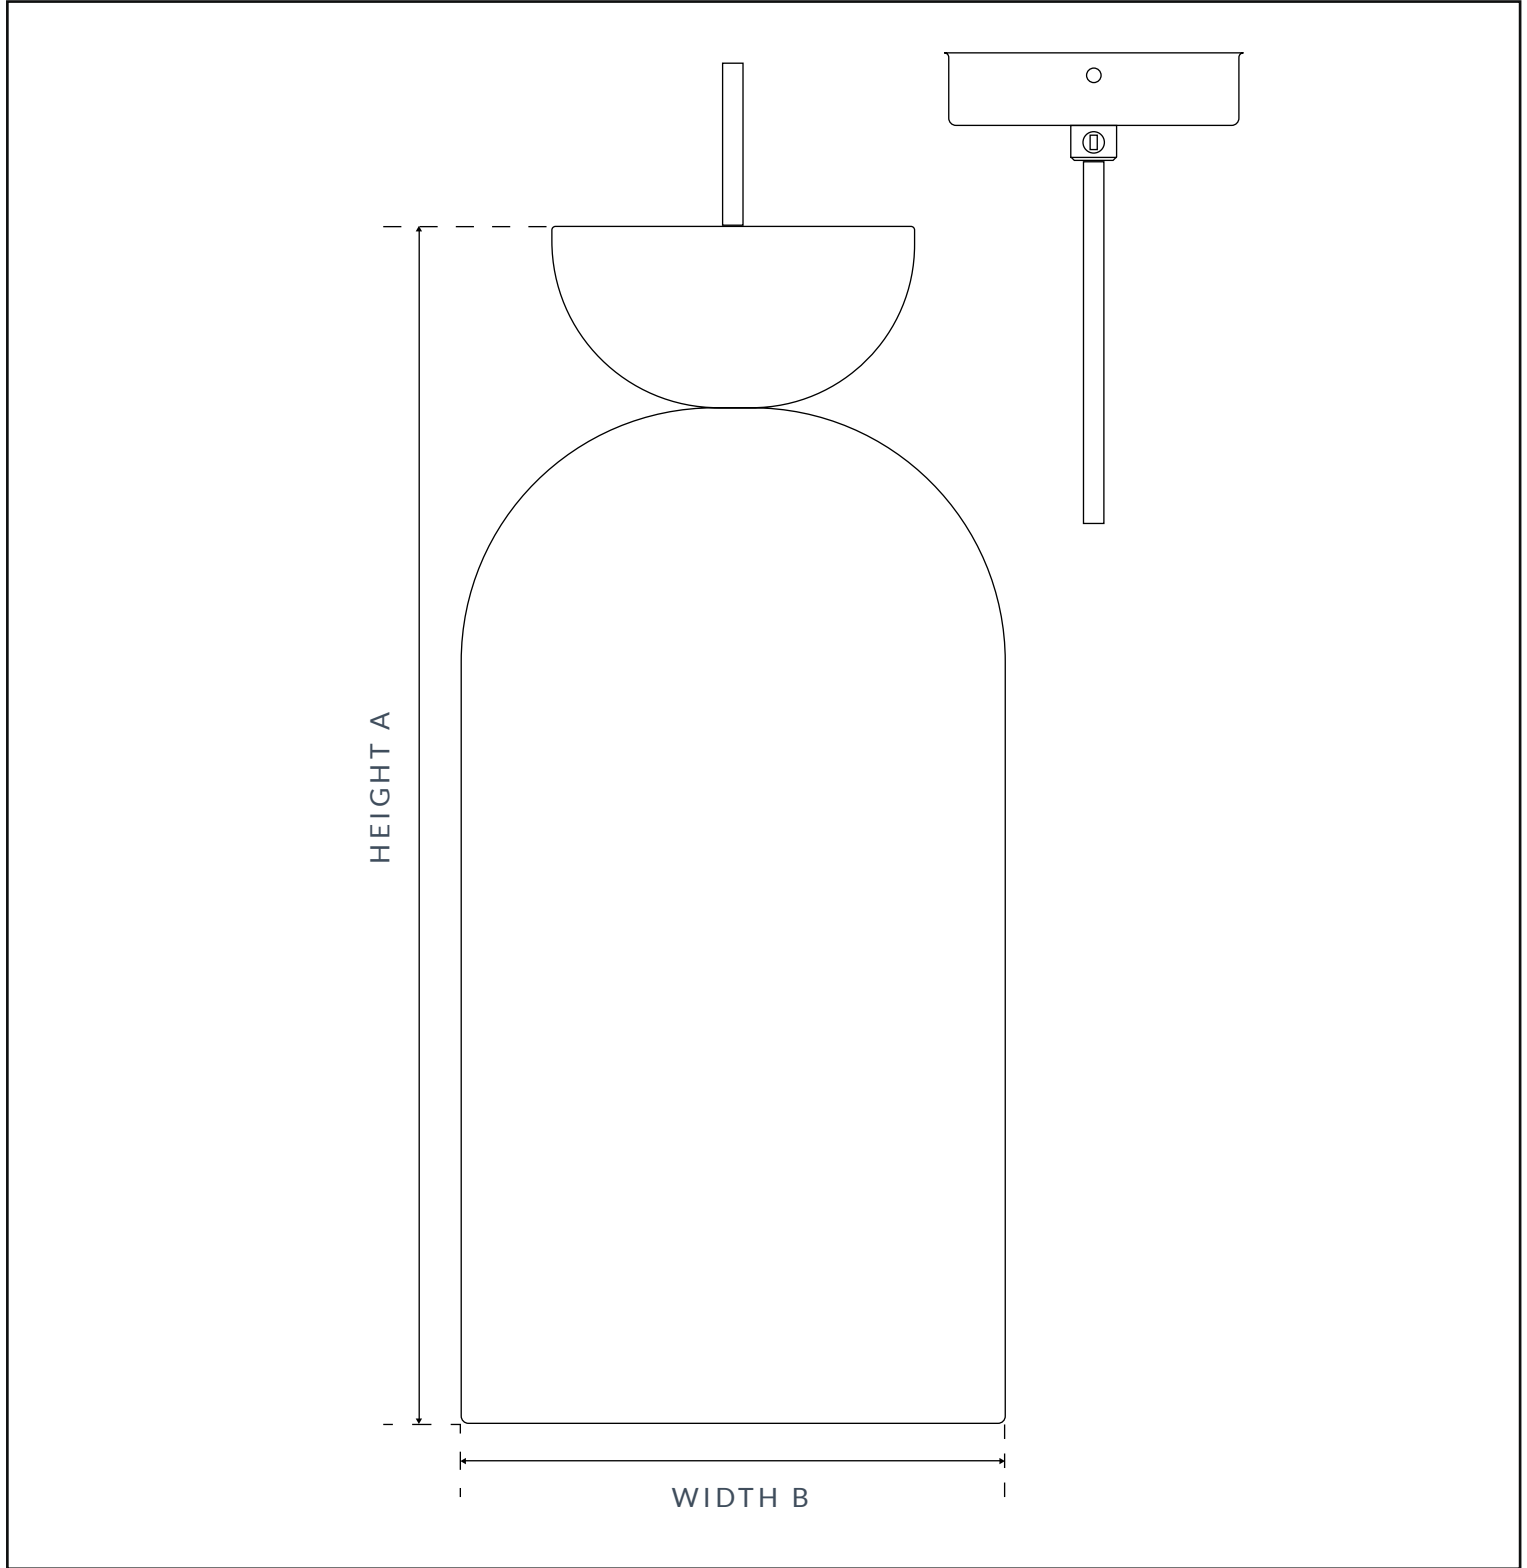

PRODUCT SPECIFICATION SHEET  
KINVARA LONG PENDANT LIGHT

SKU: 521

**SPECIFICATION**

MAX WATTAGE	IP RATING	VOLTAGE	CLASS	BATHROOM	LOCATION
12W	IP20	240V	CE CLASS1	ZONE3	INTERIOR
HEIGHT A	WIDTH B	CORD LENGTH	DIMMABLE	LAMPHOLDER	CEILING ROSE
330MM	150MM	100MM	YES	E27/26	85MM