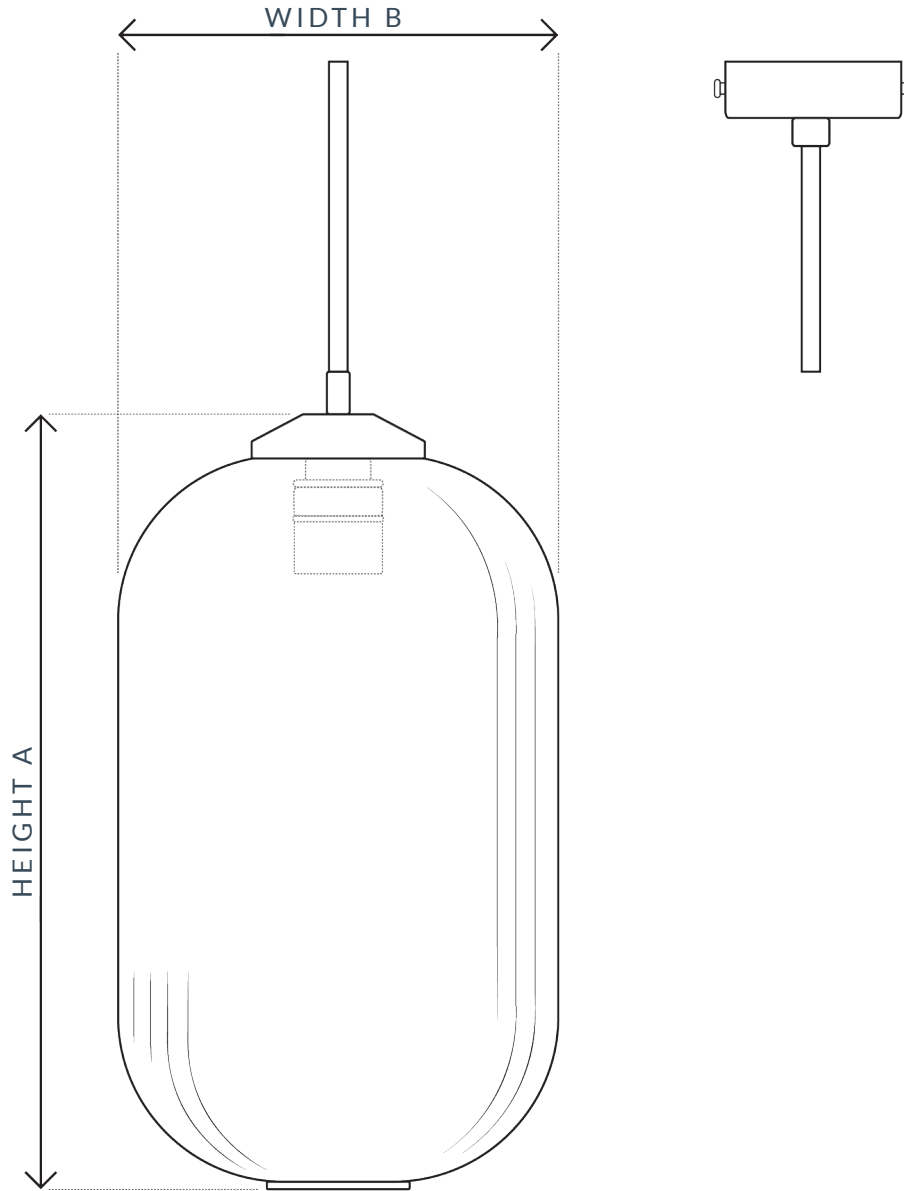

PRODUCT SPECIFICATION SHEET
LONG REEDED STEM PENDANT LIGHT

SKU: 517

SPECIFICATION

MAX WATTAGE	IP RATING	VOLTAGE	CLASS	BATHROOM	LOCATION
12W	IP20	240V	CE CLASS 1	ZONE 3	INTERIOR
HEIGHT A	WIDTH B	CORD LENGTH	DIMMABLE	LAMPHOLDER	CEILING ROSE
360MM	250MM	1 METER	YES	E27 / 26	85MM