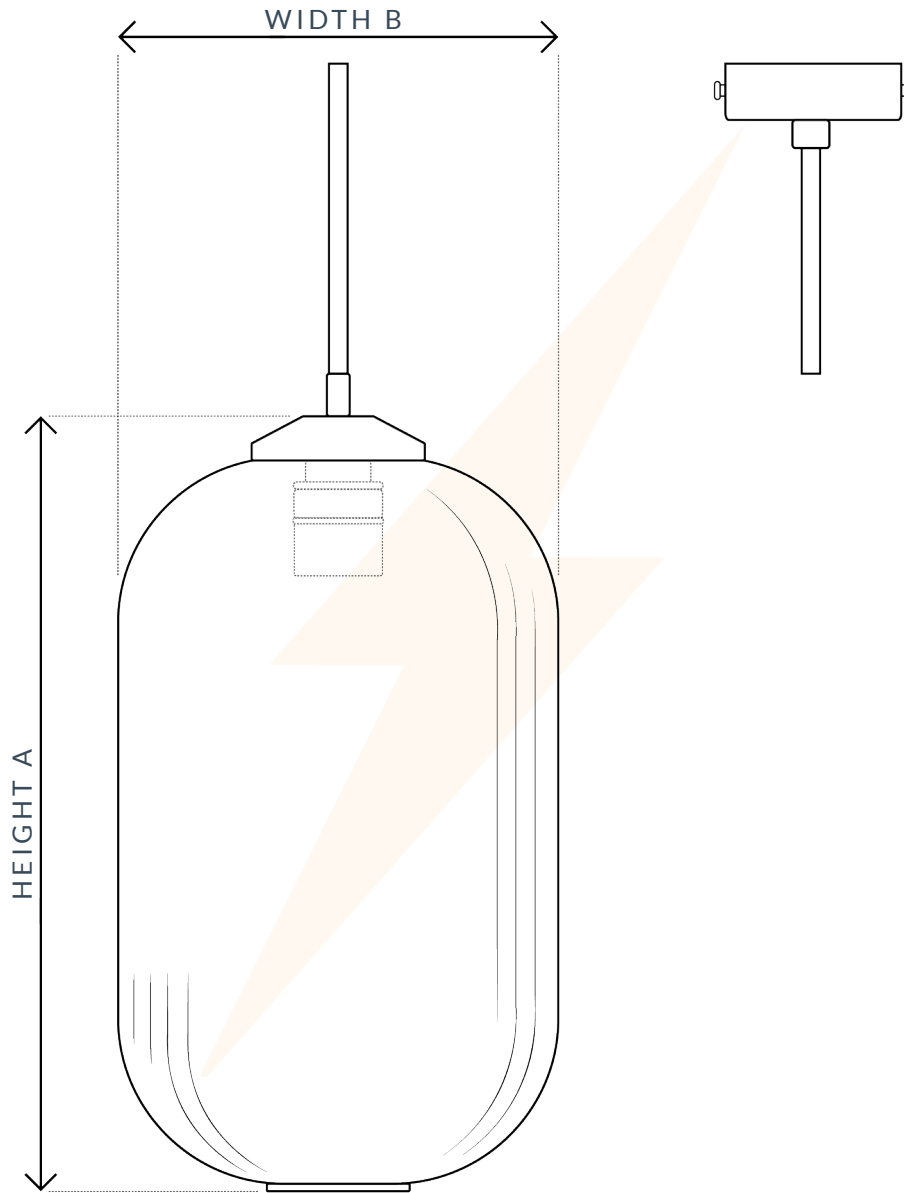

PRODUCT TECHNICAL DATA SHEET

LONG REEDED STEM PENDANT LIGHT

SPECIFICATION

MAX WATTAGE	IP RATING	VOLTAGE	CLASS	BATHROOM	LOCATION
12W	IP20	240V	CE CLASS 1	ZONE 3	INTERIOR
HEIGHT A	WIDTH B	CORD LENGTH	DIMMABLE	LAMPHOLDER	CEILING ROSE
360MM	250MM	1 METER	YES	E27 / 26	85MM