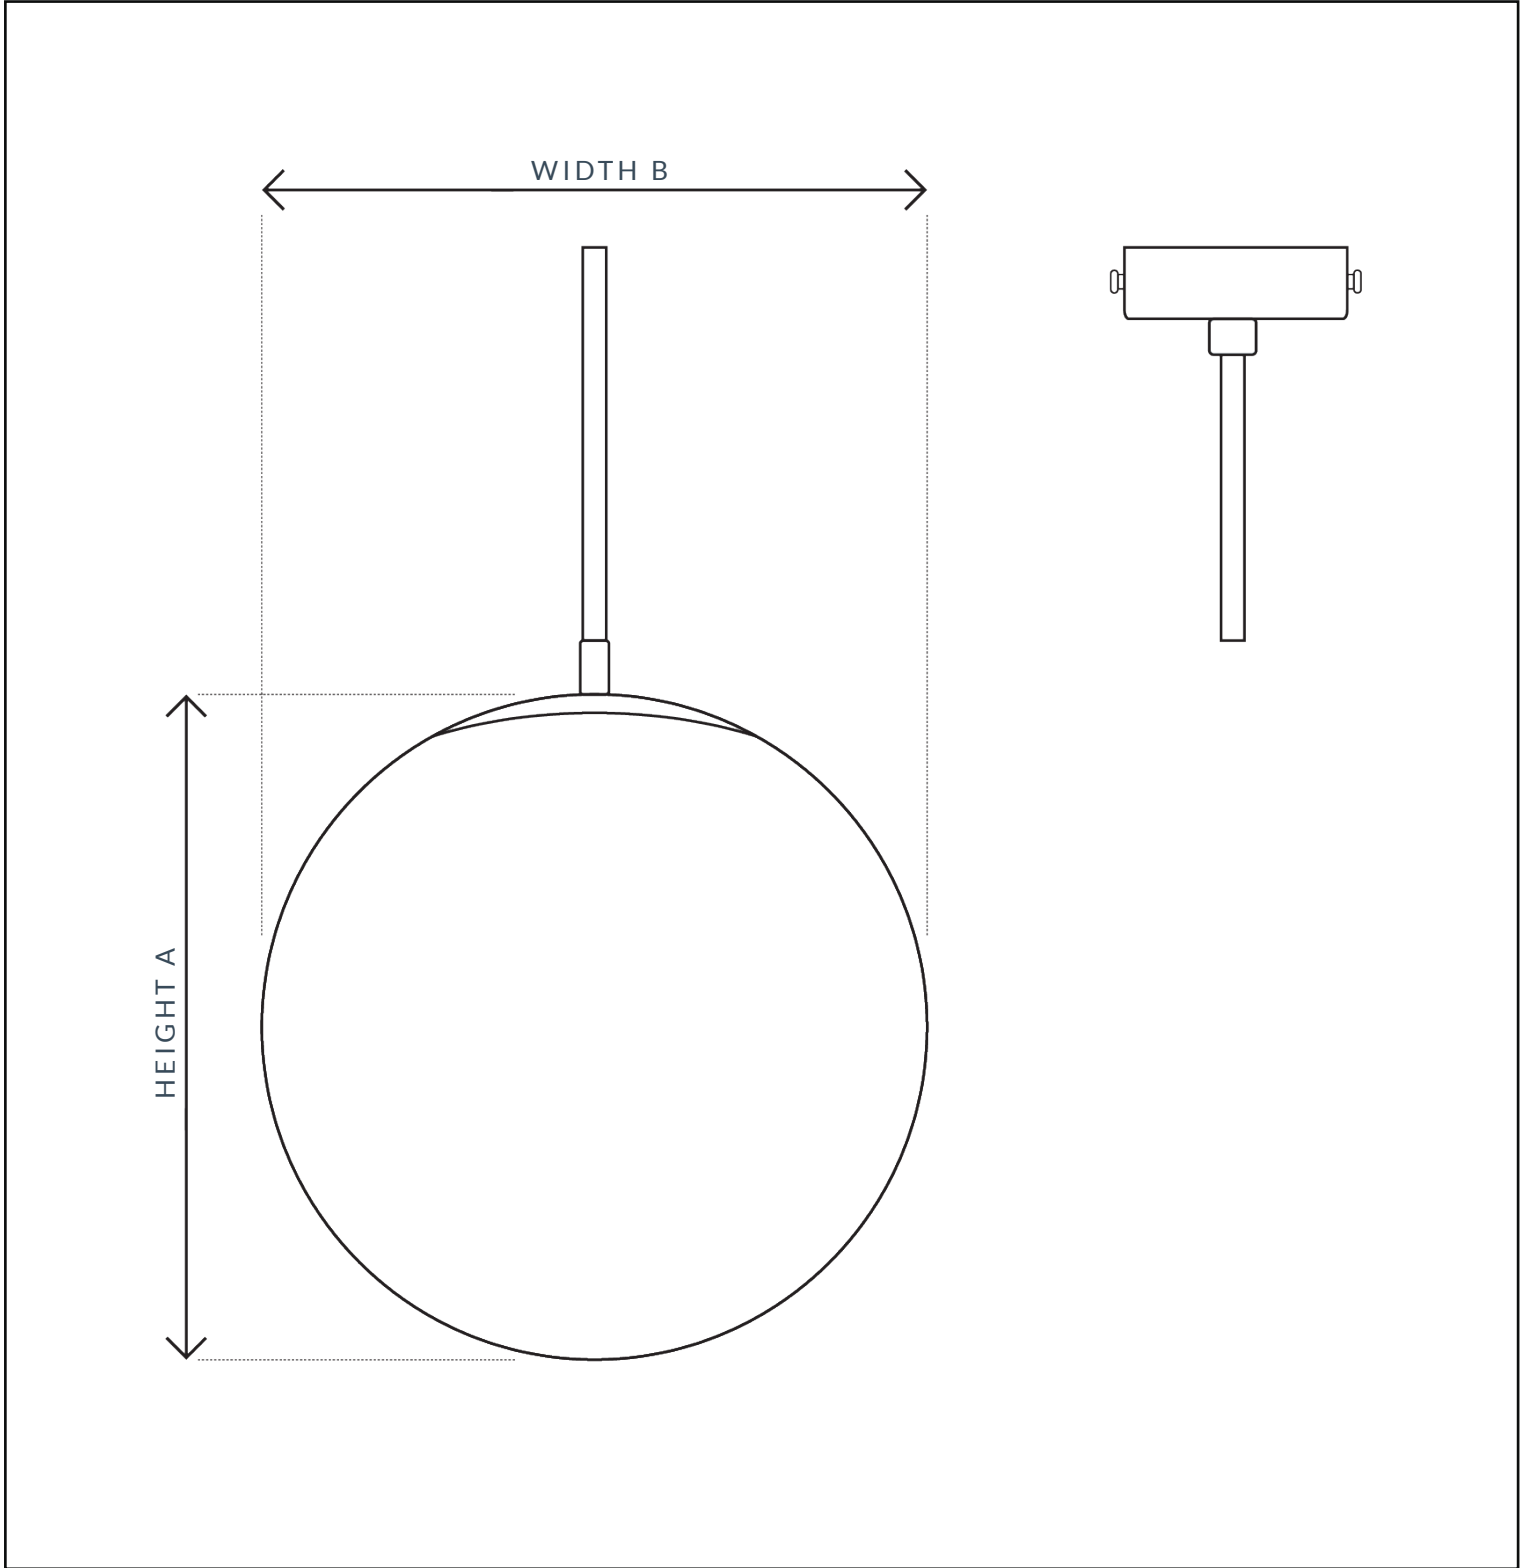

PRODUCT SPECIFICATION SHEET
LARGE 20CM MATT OPAL GLOBE PENDANT LIGHT

SKU: 516

SPECIFICATION

MAX WATTAGE	IP RATING	VOLTAGE	CLASS	BATHROOM	LOCATION
12W	IP20	240V	CE CLASS 1	ZONE 3	INTERIOR
HEIGHT A	WIDTH B	STEM LENGTH	DIMMABLE	LAMPHOLDER	CEILING ROSE
200MM	200MM	1 METER	YES	G9	85MM