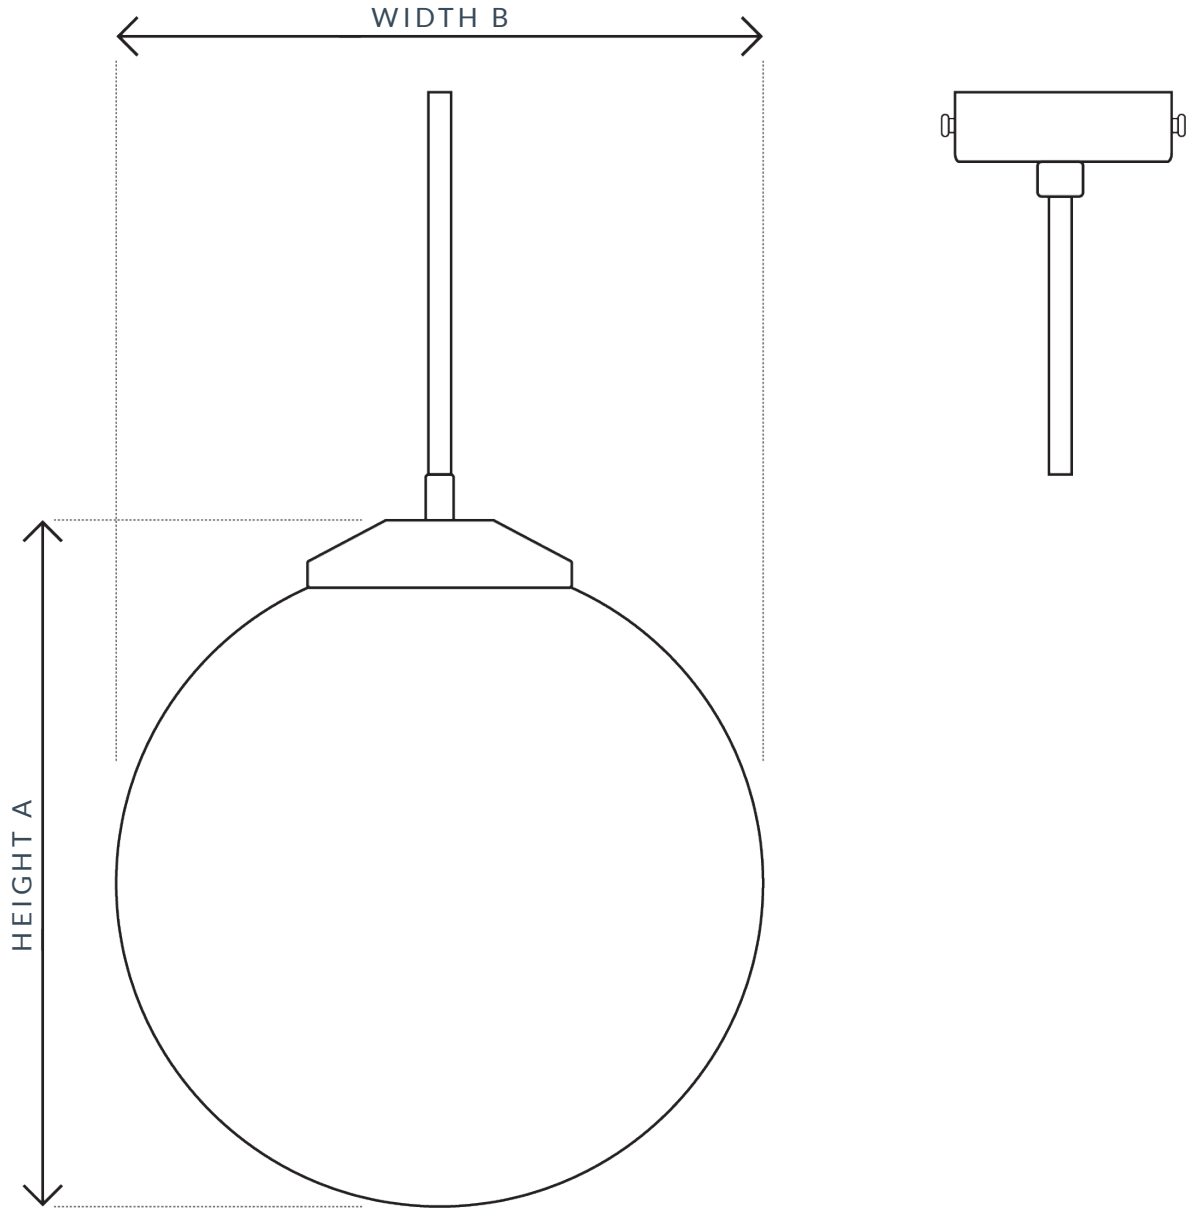

PRODUCT SPECIFICATION SHEET  
LARGE 20CM OPAL GLOBE PENDANT

SKU: 515

**SPECIFICATION**

MAX WATTAGE	IP RATING	VOLTAGE	CLASS	BATHROOM	LOCATION
12W	IP20	240V	CE CLASS 1	ZONE 3	INTERIOR
HEIGHT A	WIDTH B	CORD LENGTH	DIMMABLE	LAMPHOLDER	CEILING ROSE
210MM	200MM	1 METER	YES	E27	85MM