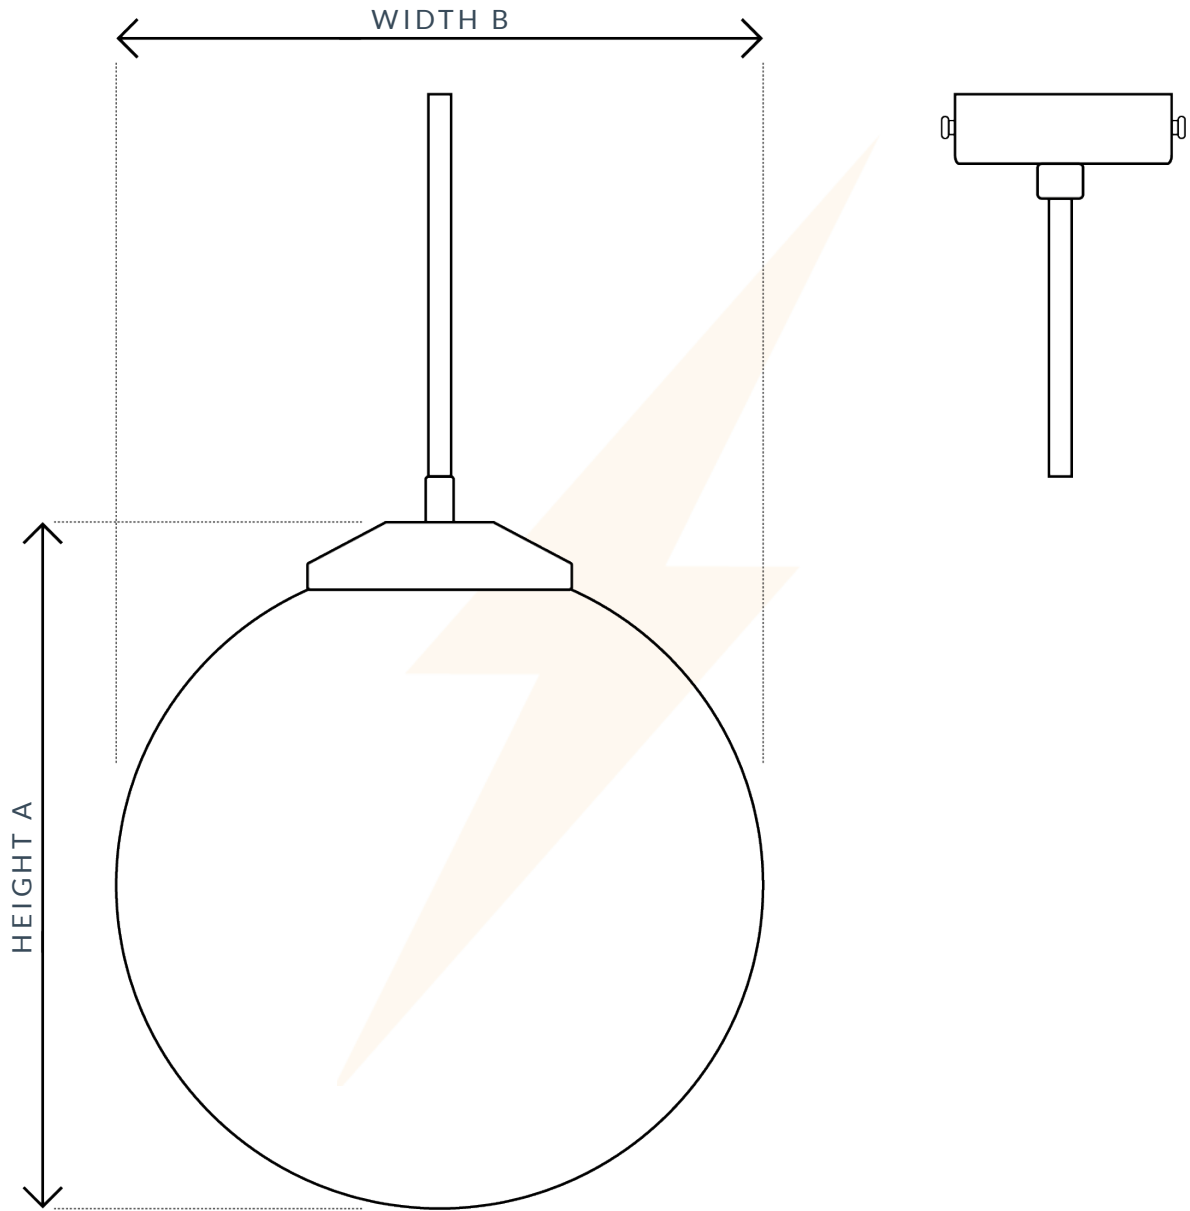

PRODUCT TECHNICAL DATA SHEET

LARGE 20 CM OPAL GLOBE PENDANT LIGHT

SPECIFICATION

MAX WATTAGE	IP RATING	VOLTAGE	CLASS	BATHROOM	LOCATION
12W	IP20	240V	CE CLASS 1	ZONE 3	INTERIOR
HEIGHT A	WIDTH B	CORD LEGNTH	DIMMABLE	LAMPHOLDER	CEILING ROSE
210MM	200MM	1 METER	YES	E27	85MM