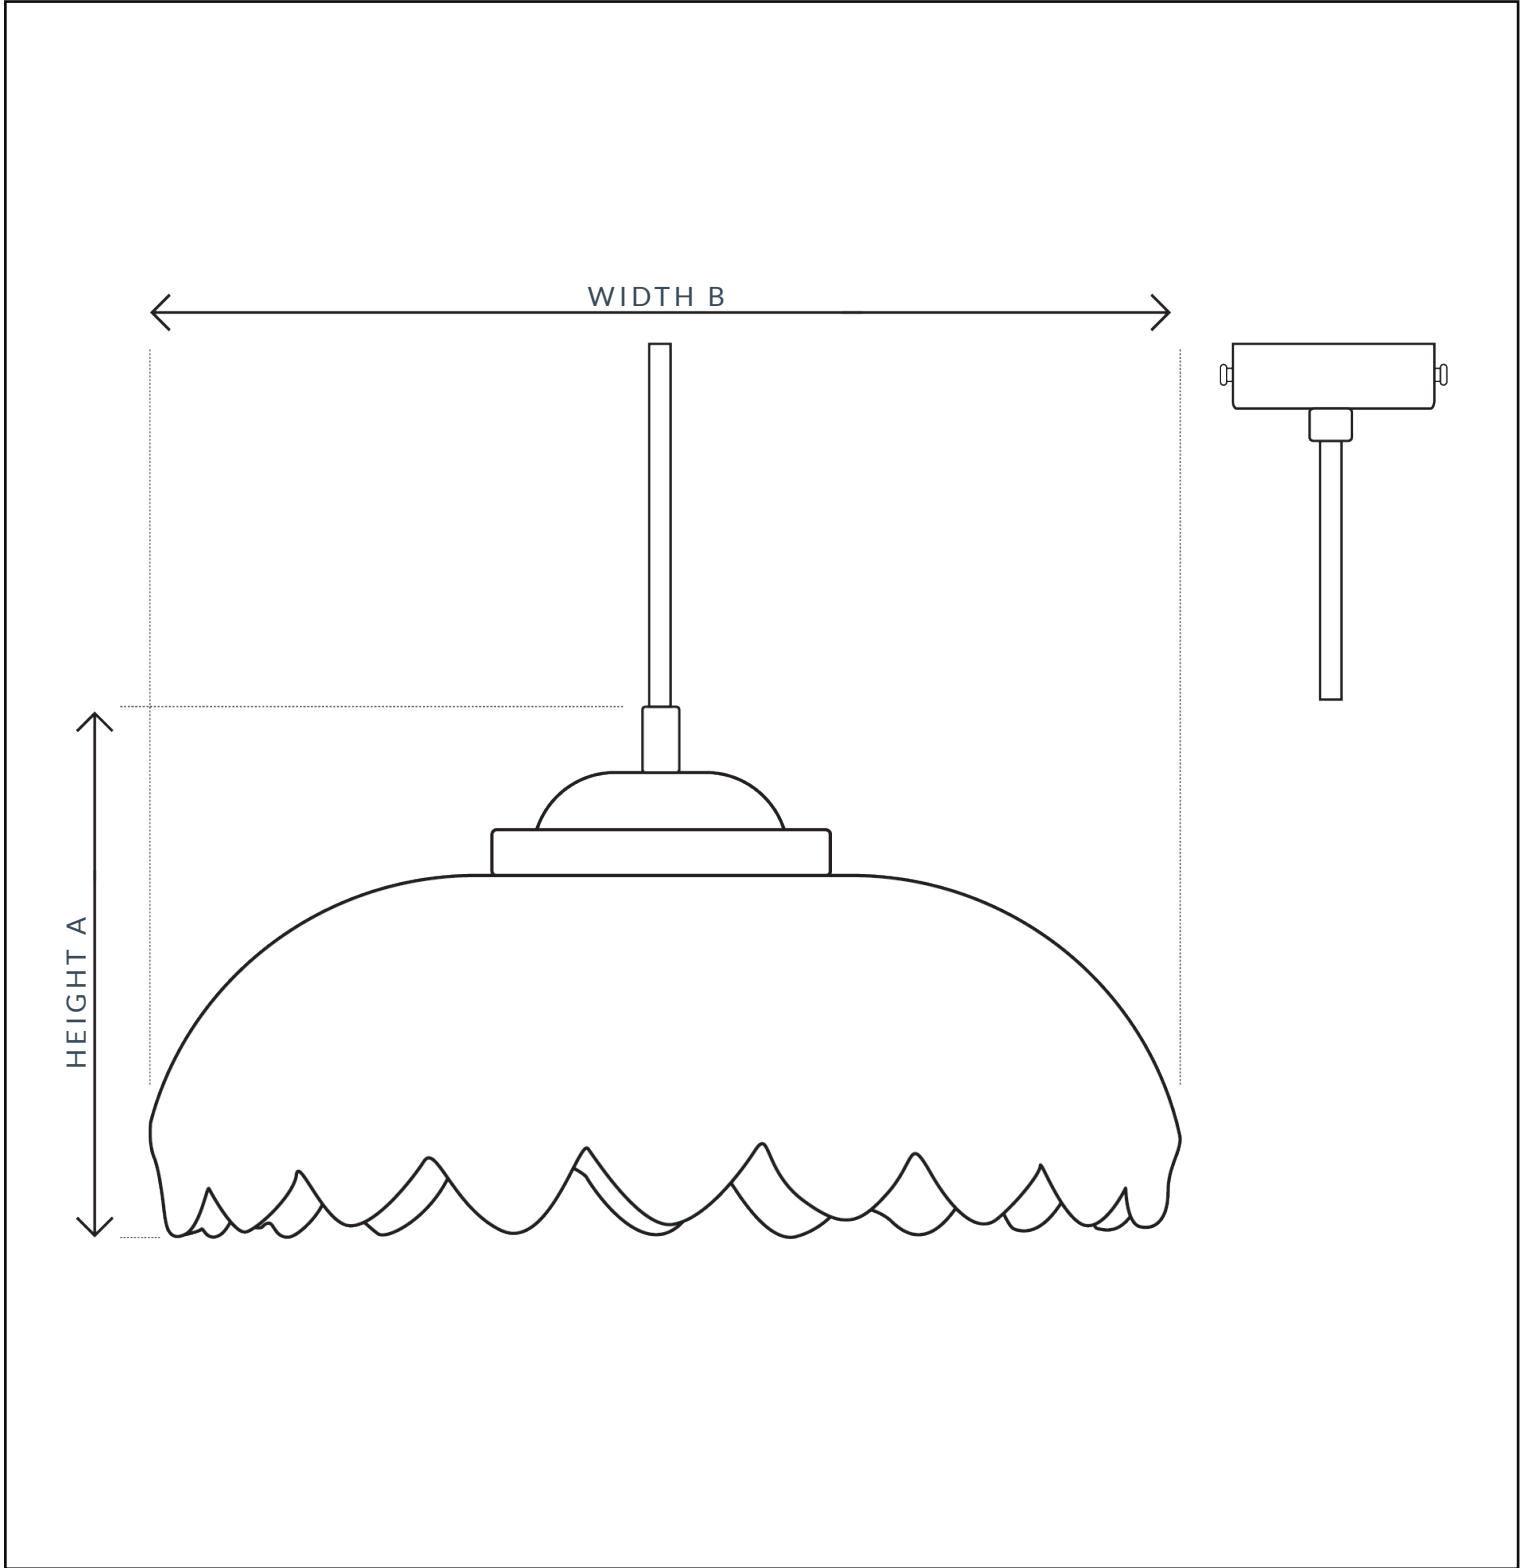

PRODUCT SPECIFICATION SHEET

PETAL STEM PENDANT LIGHT

SKU: 514

SPECIFICATION

MAX WATTAGE	IP RATING	VOLTAGE	CLASS	BATHROOM	LOCATION
12W	IP20	240V	CE CLASS 1	ZONE 3	INTERIOR
HEIGHT A	WIDTH B	CORD LENGTH	DIMMABLE	LAMPHOLDER	CEILING ROSE
160MM	200MM	1 METER	YES	E27	85MM