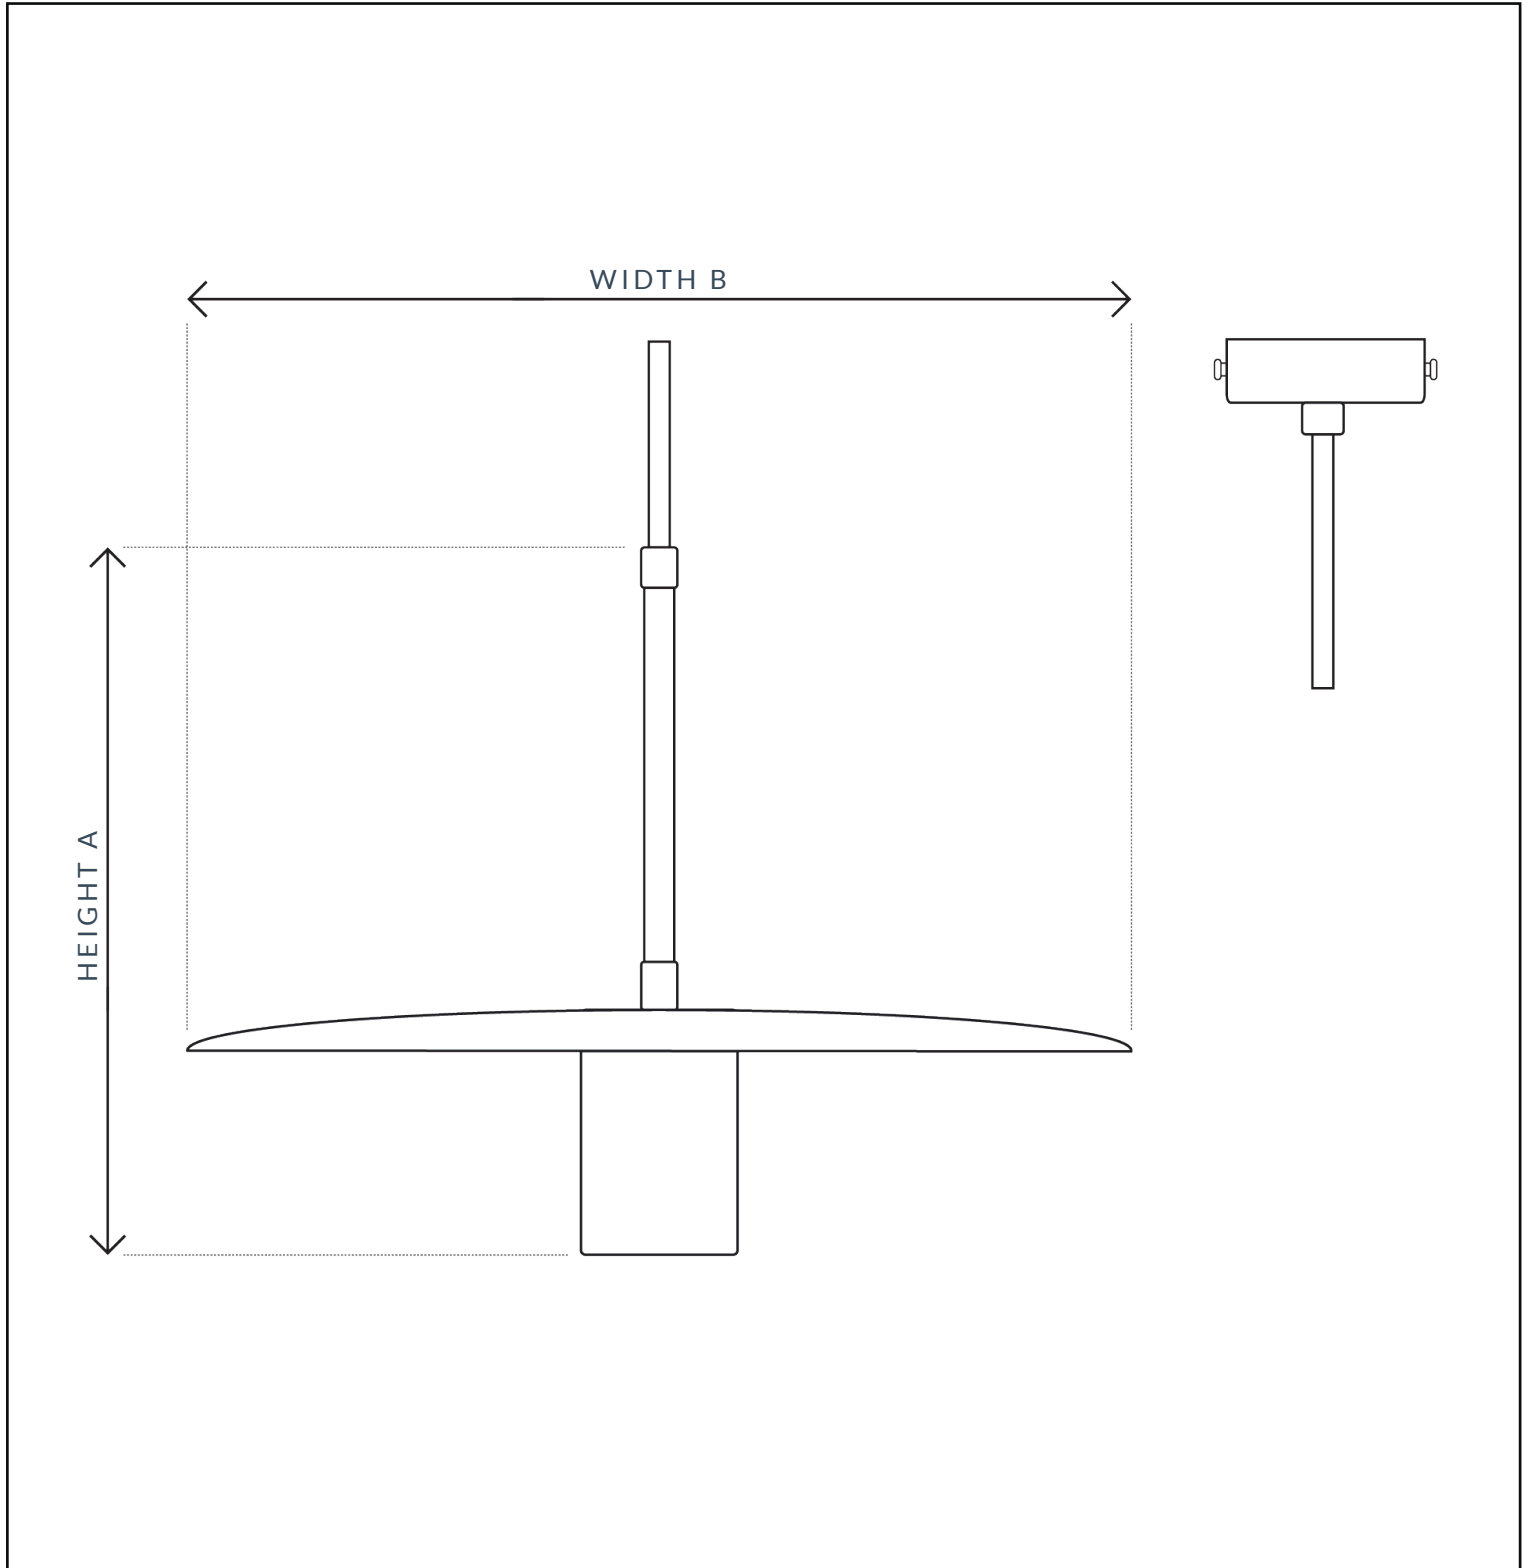

PRODUCT SPECIFICATION SHEET

CARA PENDANT LIGHT

SKU: 510

SPECIFICATION

MAX WATTAGE	IP RATING	VOLTAGE	CLASS	BATHROOM	LOCATION
12W	IP20	240V	CE CLASS 1	ZONE 3	INTERIOR
HEIGHT A	WIDTH B	CORD LENGTH	DIMMABLE	LAMPHOLDER	CEILING ROSE
220MM	300MM	1 METER	YES	E27 / E26	85MM