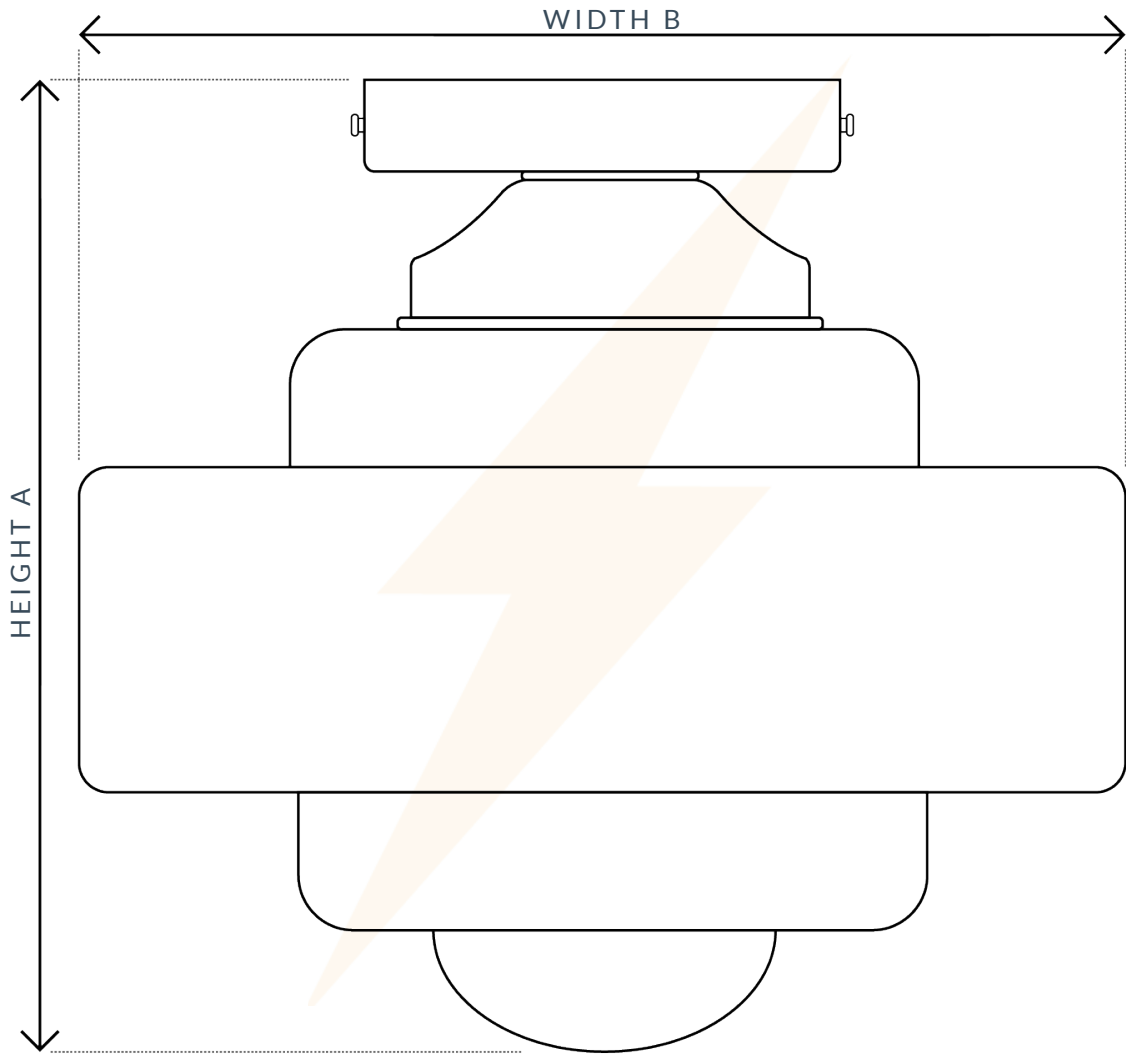

FLUSH ATLAS LIGHT

SPECIFICATION

MAX WATTAGE	IP RATING	VOLTAGE	CLASS	BATHROOM	LOCATION
12W	IP20	240V	CE CLASS 1	ZONE 3	INTERIOR
HEIGHT A	WIDTH B	DPETH	DIMMABLE	LAMPHOLDER	CEILING ROSE
260MM	300MM	N/A	YES	E27 / E26	120MM