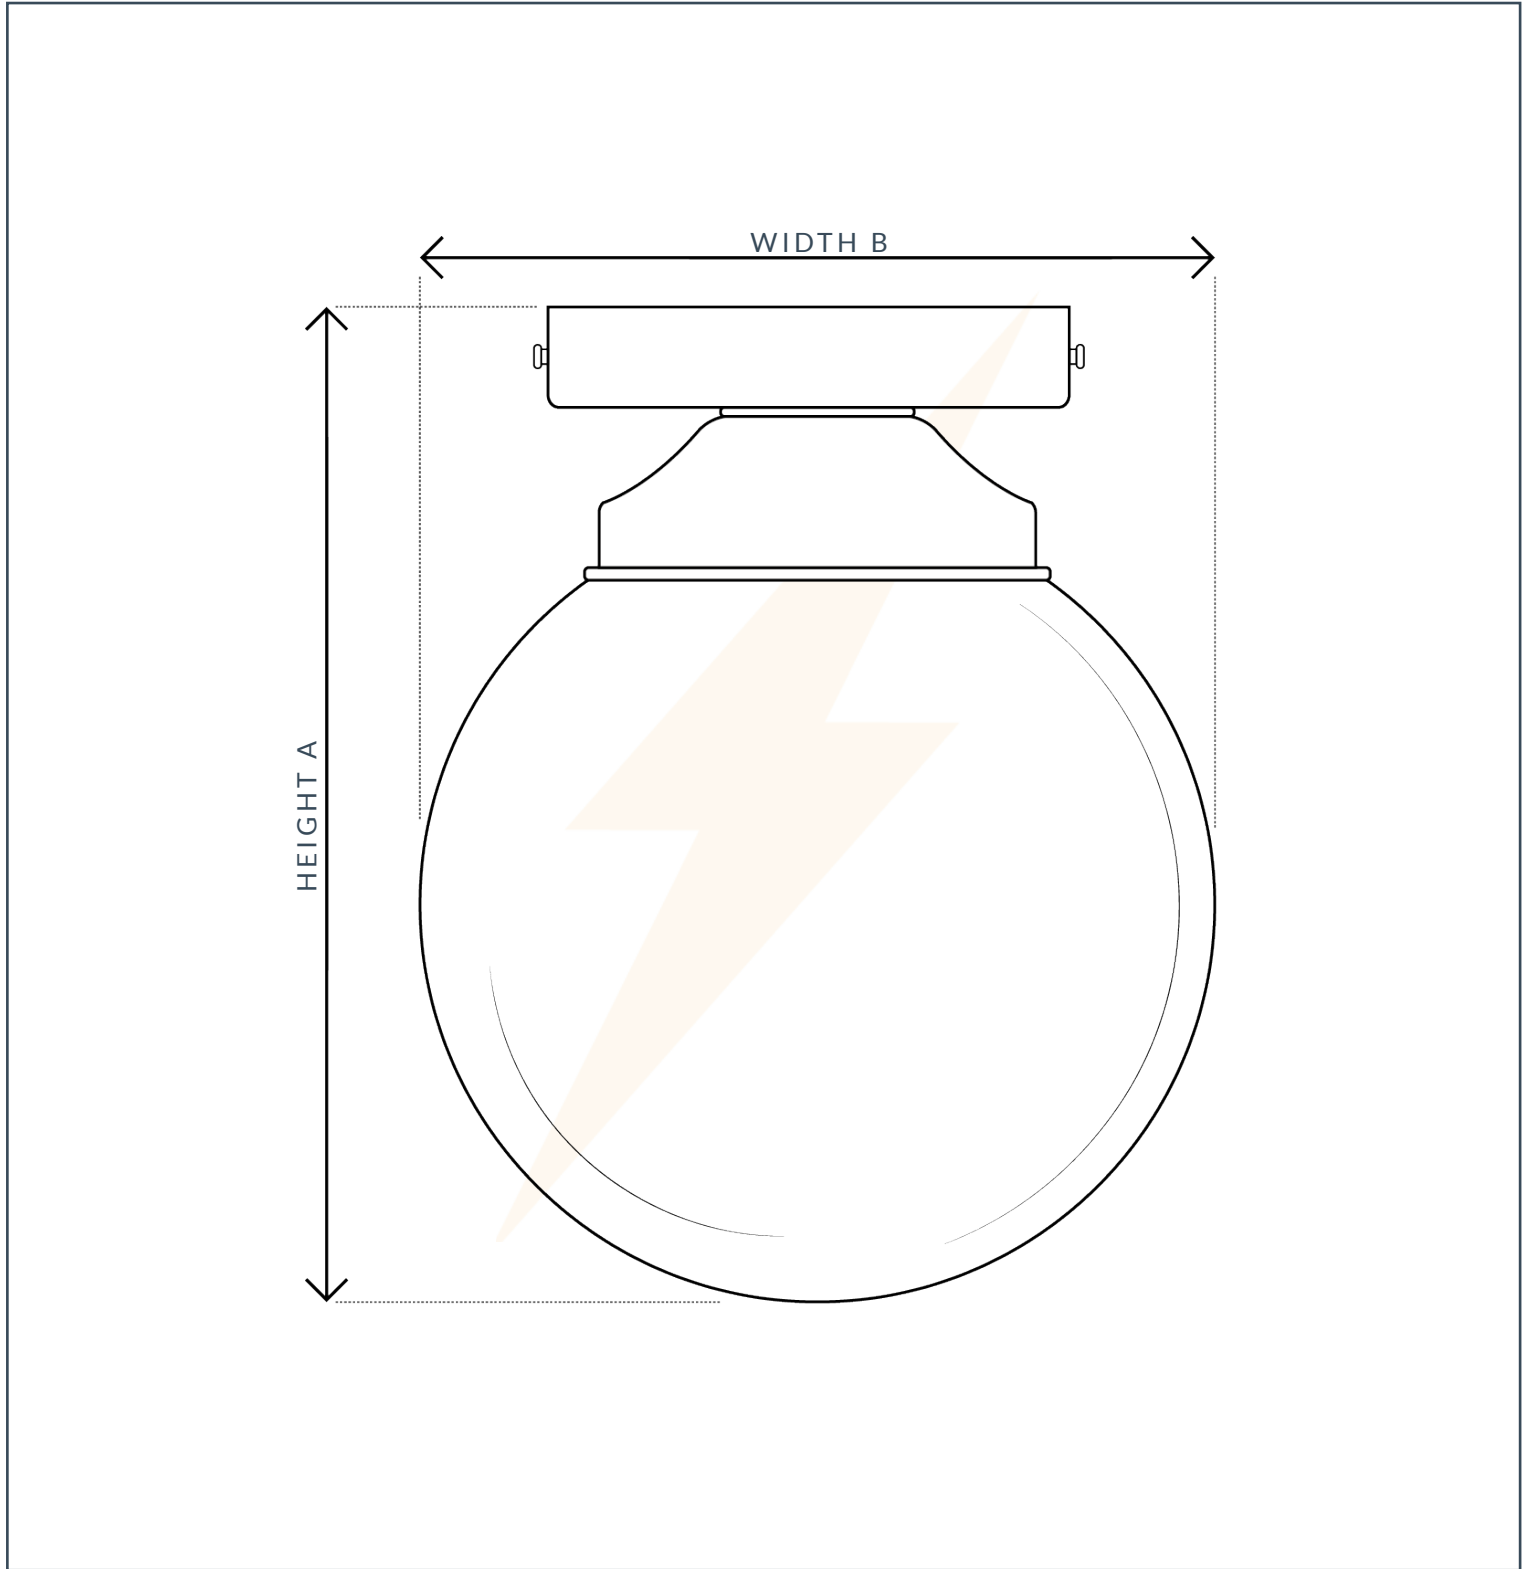

FLUSH GLOBE LIGHT

SPECIFICATION

MAX WATTAGE	IP RATING	VOLTAGE	CLASS	BATHROOM	LOCATION
12W	IP20	240V	CE CLASS 1	ZONE 3	INTERIOR
HEIGHT A	WIDTH B	DEPTH	DIMMABLE	LAMPHOLDER	CEILING ROSE
270MM	200MM	N/A	YES	E27	120MM