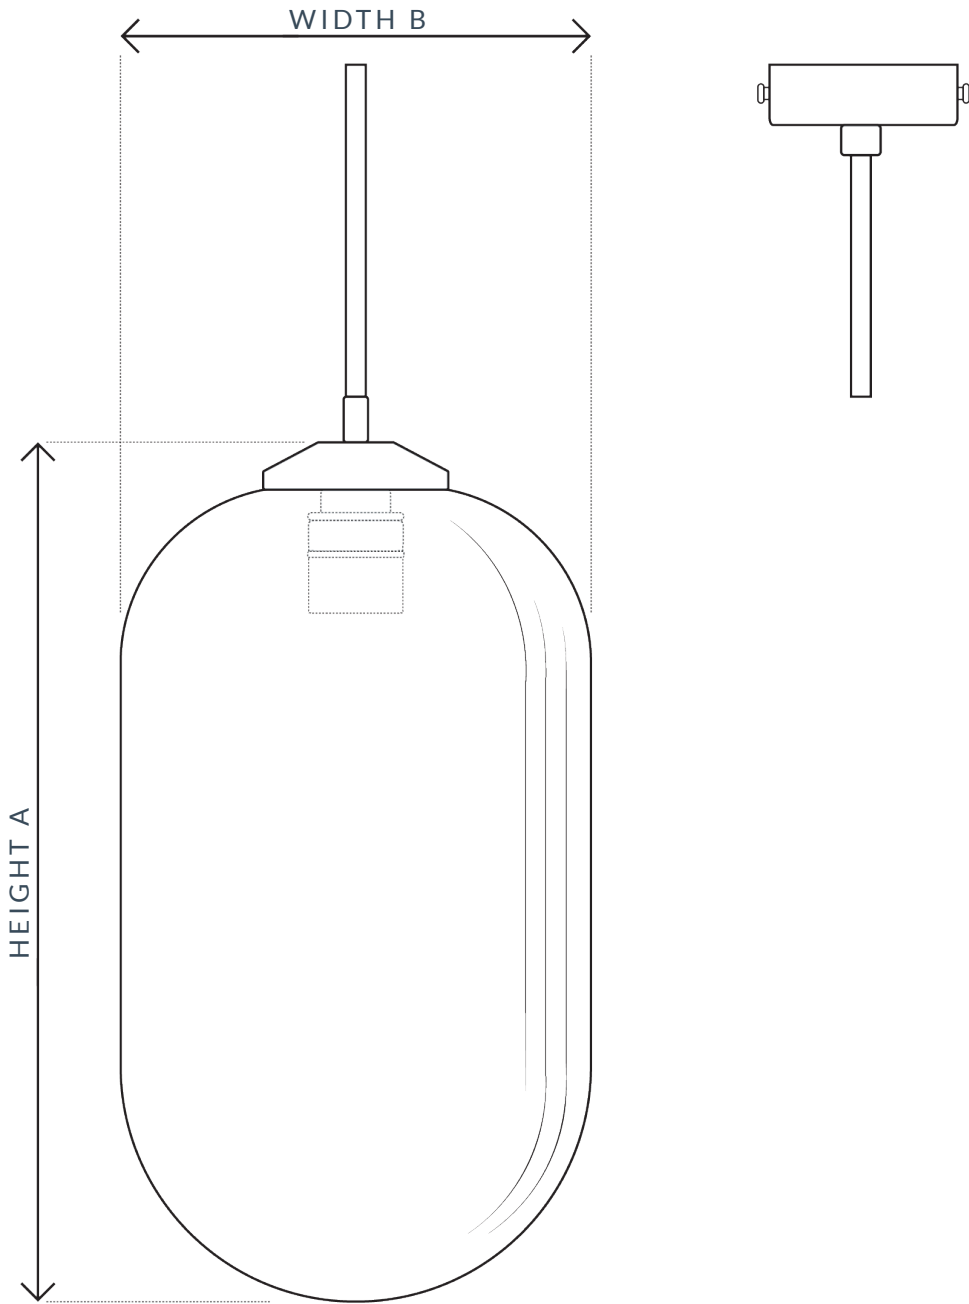

PRODUCT SPECIFICATION SHEET
LONG CLEAR DIAMOND GLASS PENDANT LIGHT

SKU: 502

SPECIFICATION

MAX WATTAGE	IP RATING	VOLTAGE	CLASS	BATHROOM	LOCATION
12W	IP20	240V	CE CLASS 1	ZONE 3	INTERIOR
HEIGHT A	WIDTH B	CORD LENGTH	DIMMABLE	LAMPHOLDER	CEILING ROSE
320MM	200MM	1 METER	YES	E27 / E26	85MM