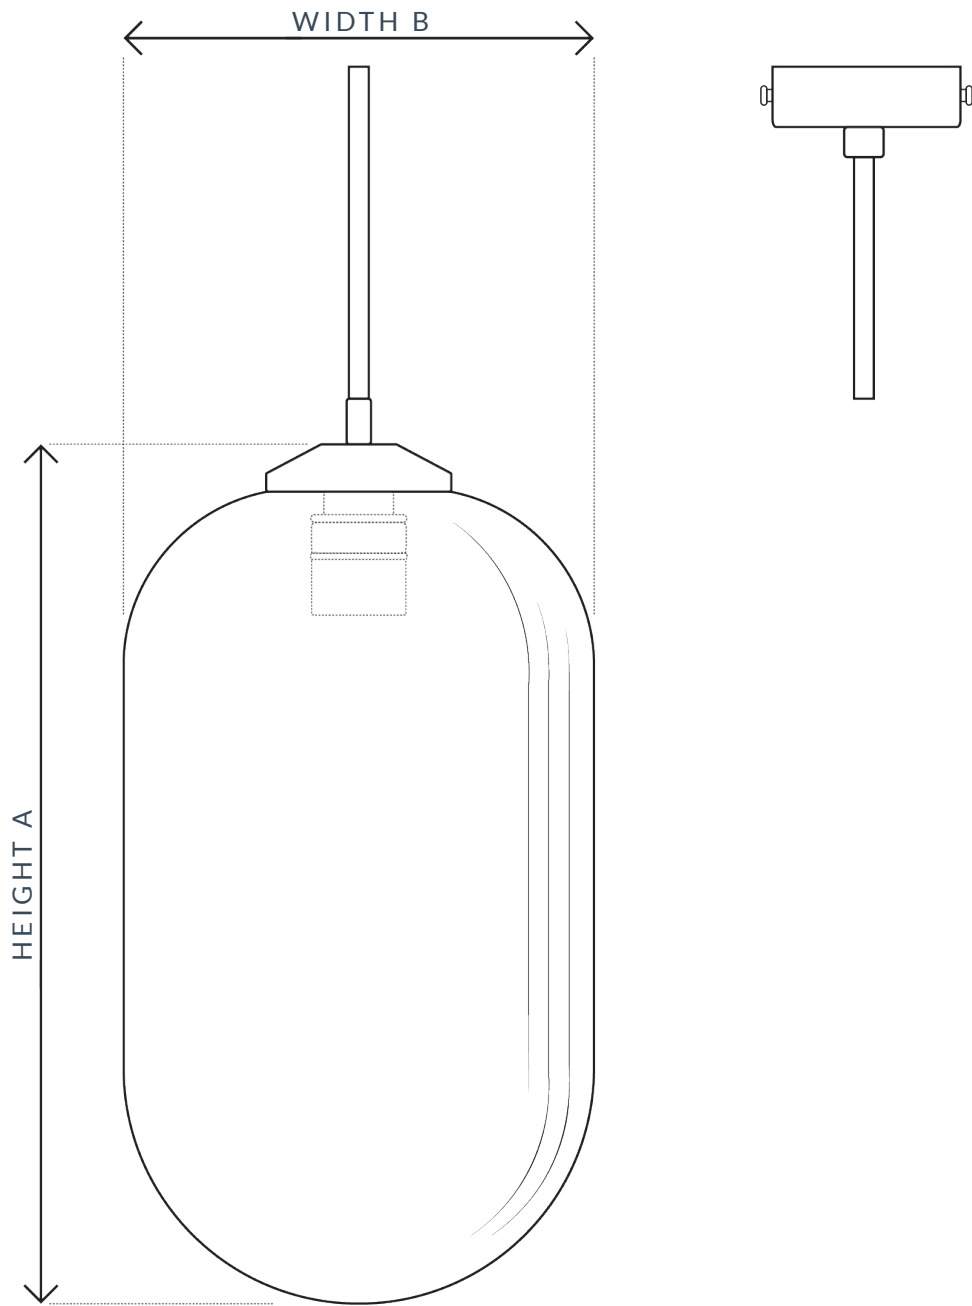

PRODUCT SPECIFICATION SHEET
LONG CLEAR DIAMOND GLASS BRASS STEM PENDANT

SKU: 501

SPECIFICATION

MAX WATTAGE	IP RATING	VOLTAGE	CLASS	BATHROOM	LOCATION
12W	IP20	240V	CE CLASS 1	ZONE 3	INTERIOR
HEIGHT A	WIDTH B	CORD LENGTH	DIMMABLE	LAMPHOLDER	CEILING ROSE
320MM	200MM	1 METER	YES	E27 / E26	85MM