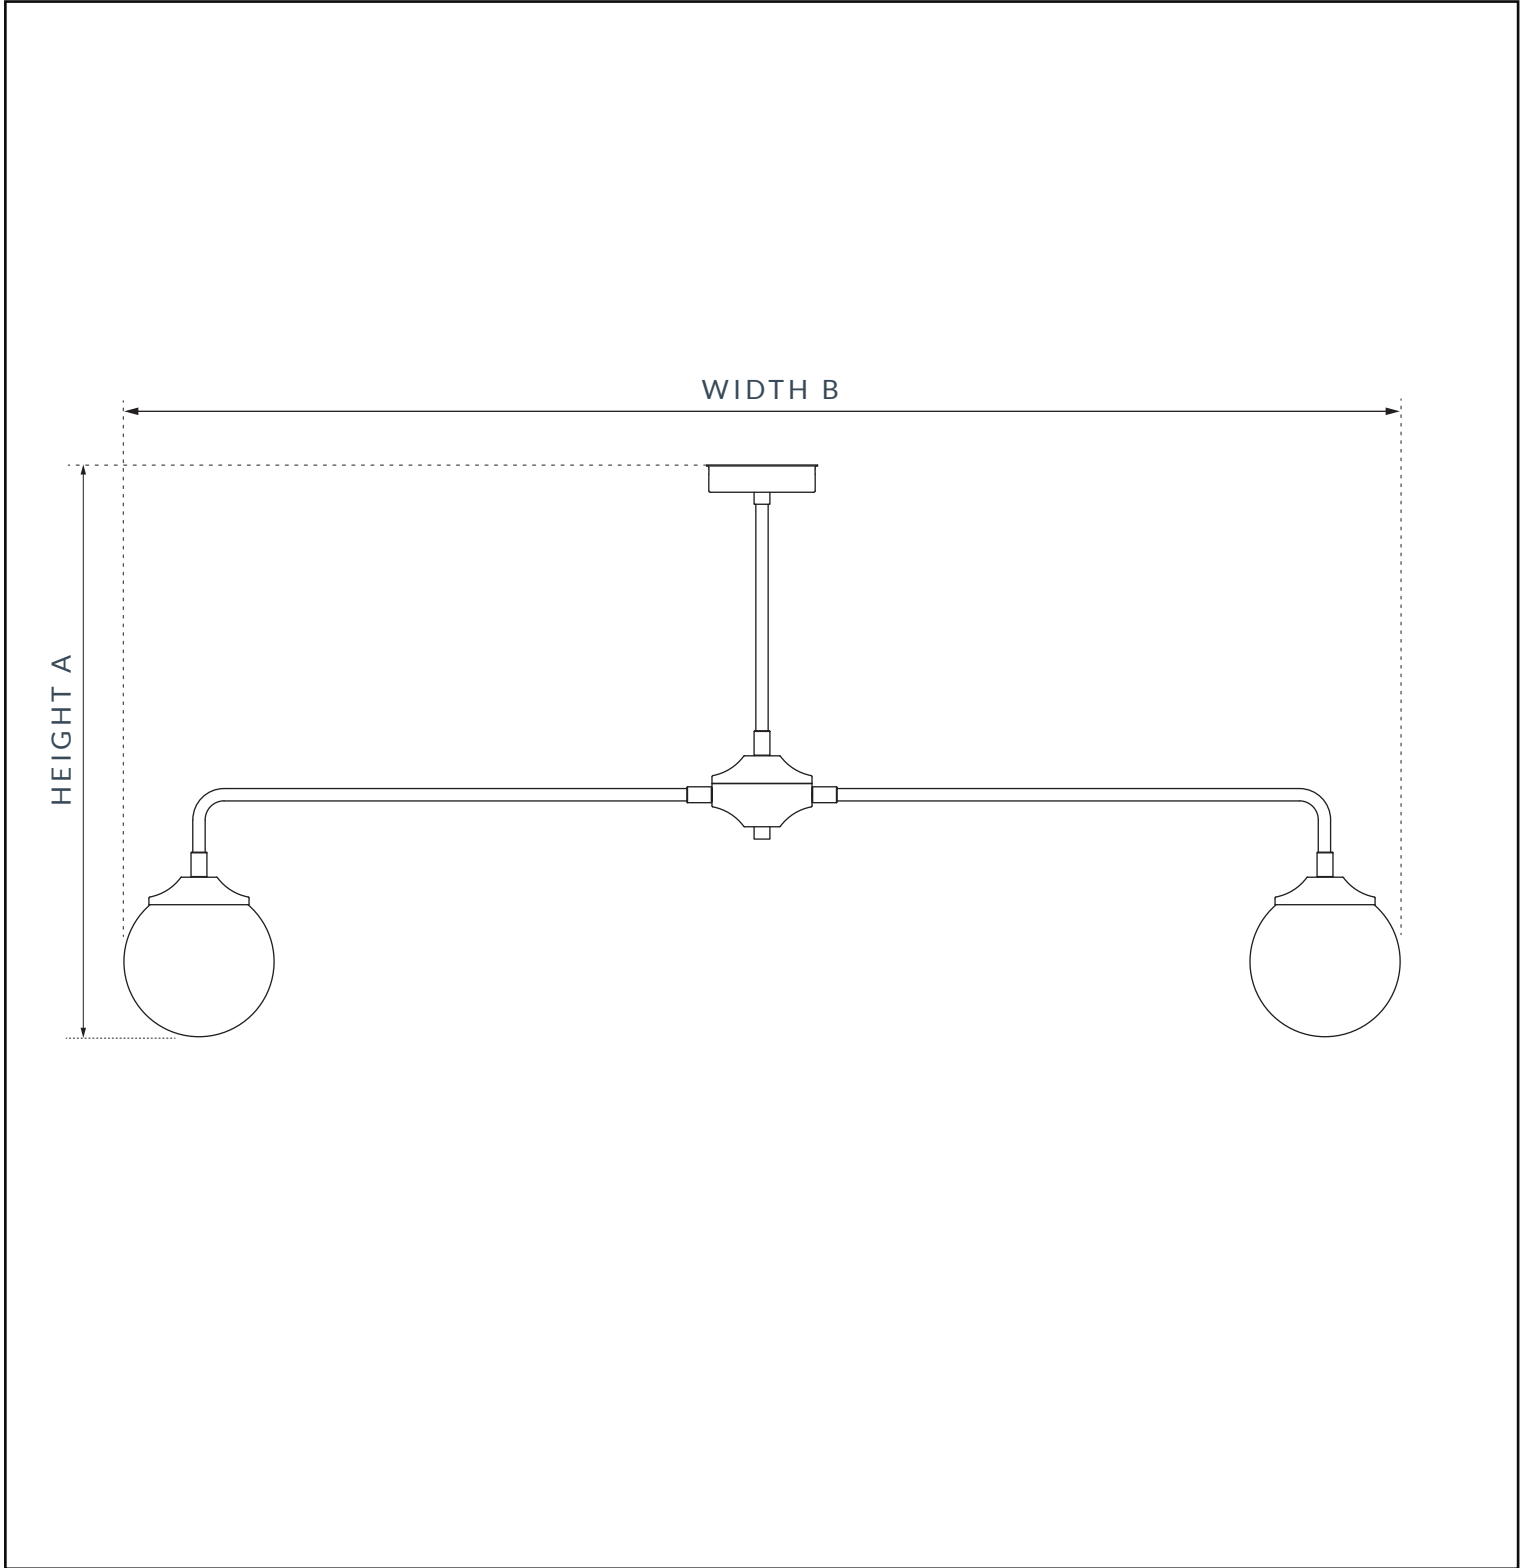

PRODUCT SPECIFICATION SHEET
OPAL DINER T-BAR PENDANT LIGHT

SKU: 216

SPECIFICATION

MAX WATTAGE	IP RATING	VOLTAGE	CLASS	BATHROOM	LOCATION
12W	IP20	240V	CE CLASS 1	ZONE 3	INTERIOR
HEIGHT A	WIDTH B	STEM LENGTH	DIMMABLE	LAMPHOLDER	CEILING ROSE
450MM	1020MM	CUSTOM	YES	G9	80MM