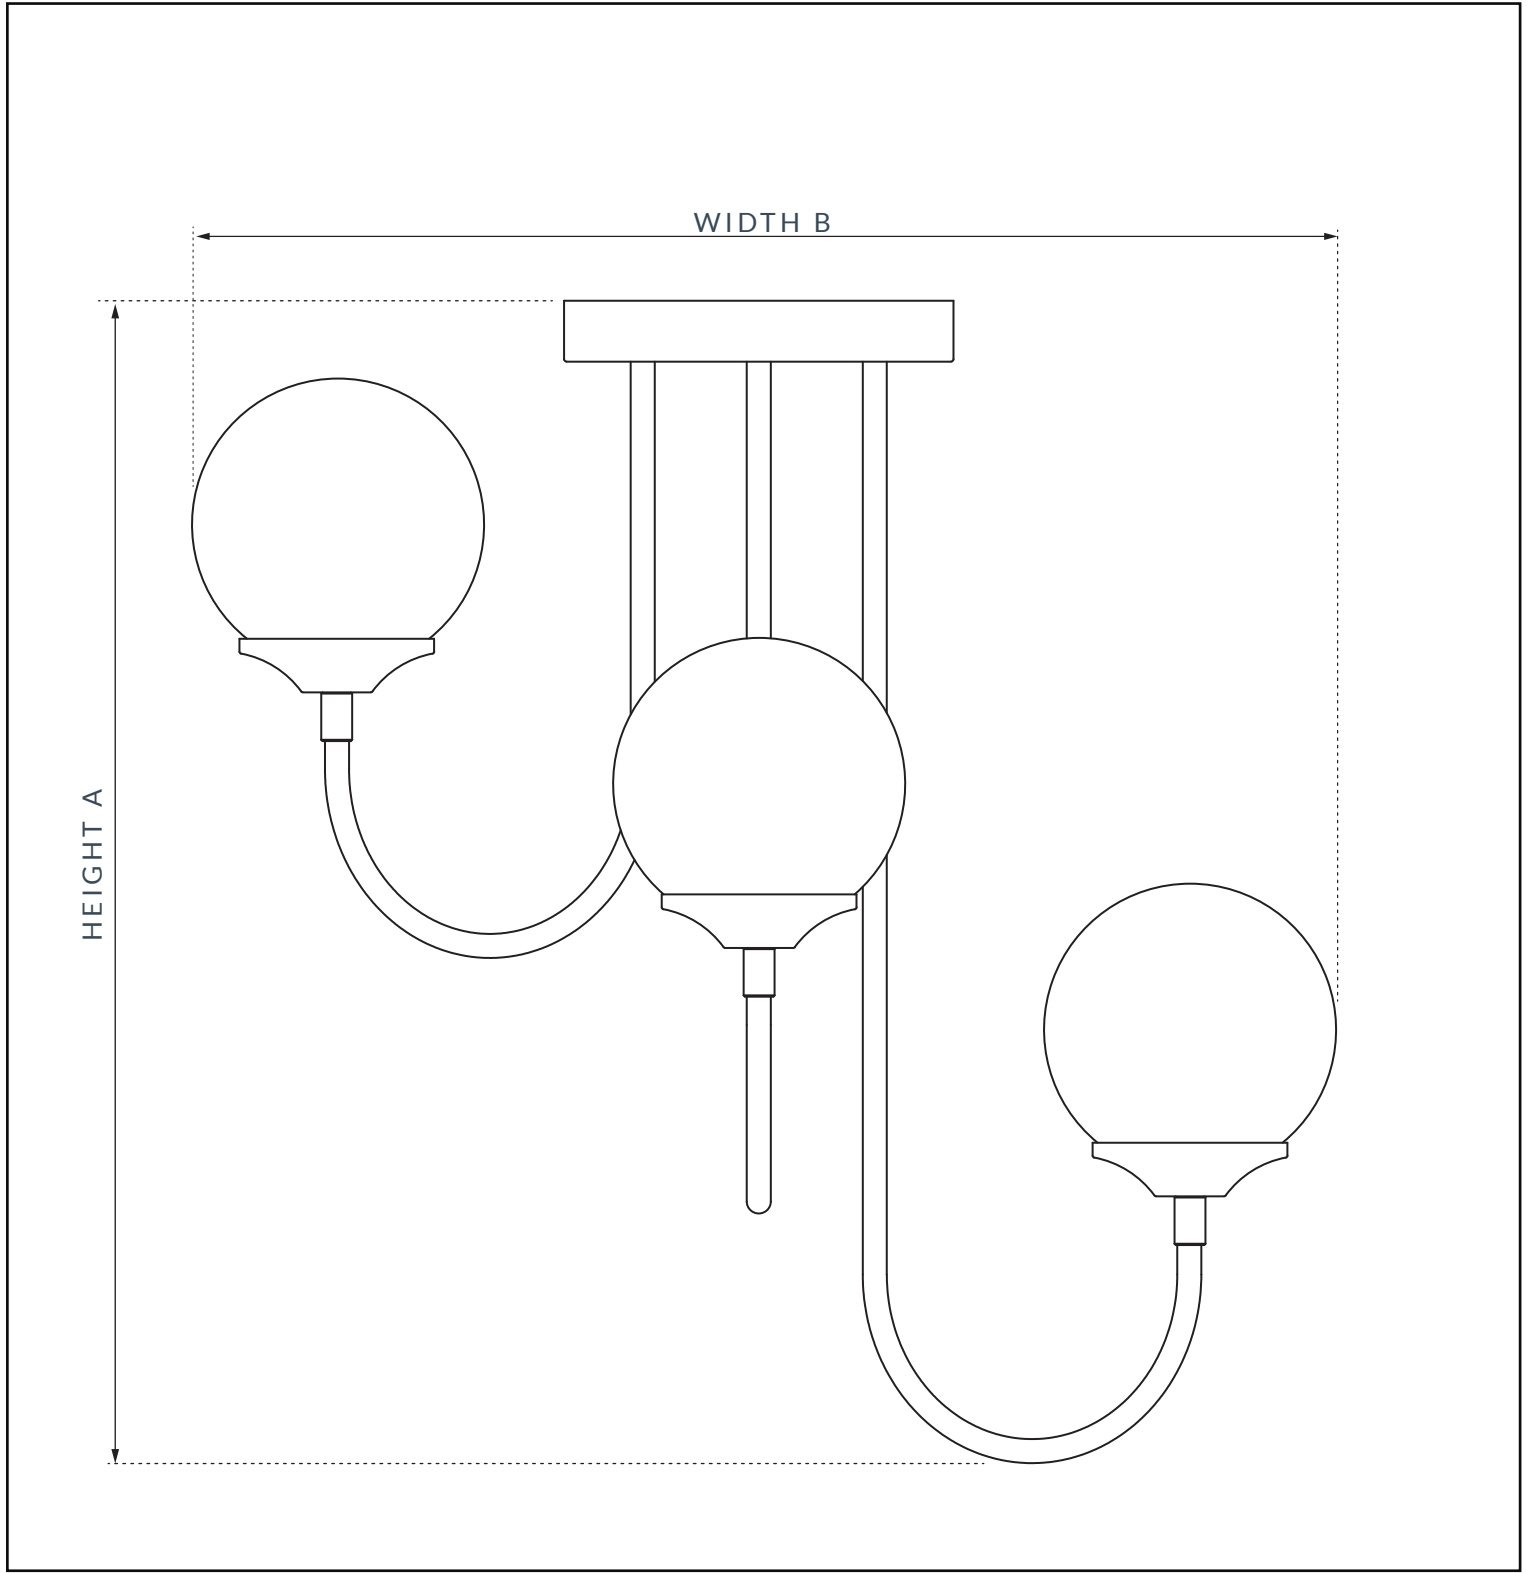

PRODUCT SPECIFICATION SHEET
CORRIB OPAL CURVED CHANDELIER

SKU: 209

SPECIFICATION

MAX WATTAGE	IP RATING	VOLTAGE	CLASS	BATHROOM	LOCATION
12W	IP20	240V	CE CLASS 1	ZONE 3	INTERIOR
HEIGHT A	WIDTH B	STEM LENGTH	DIMMABLE	LAMPHOLDER	CEILING ROSE
500MM	540MM	N/A	YES	E27	160MM