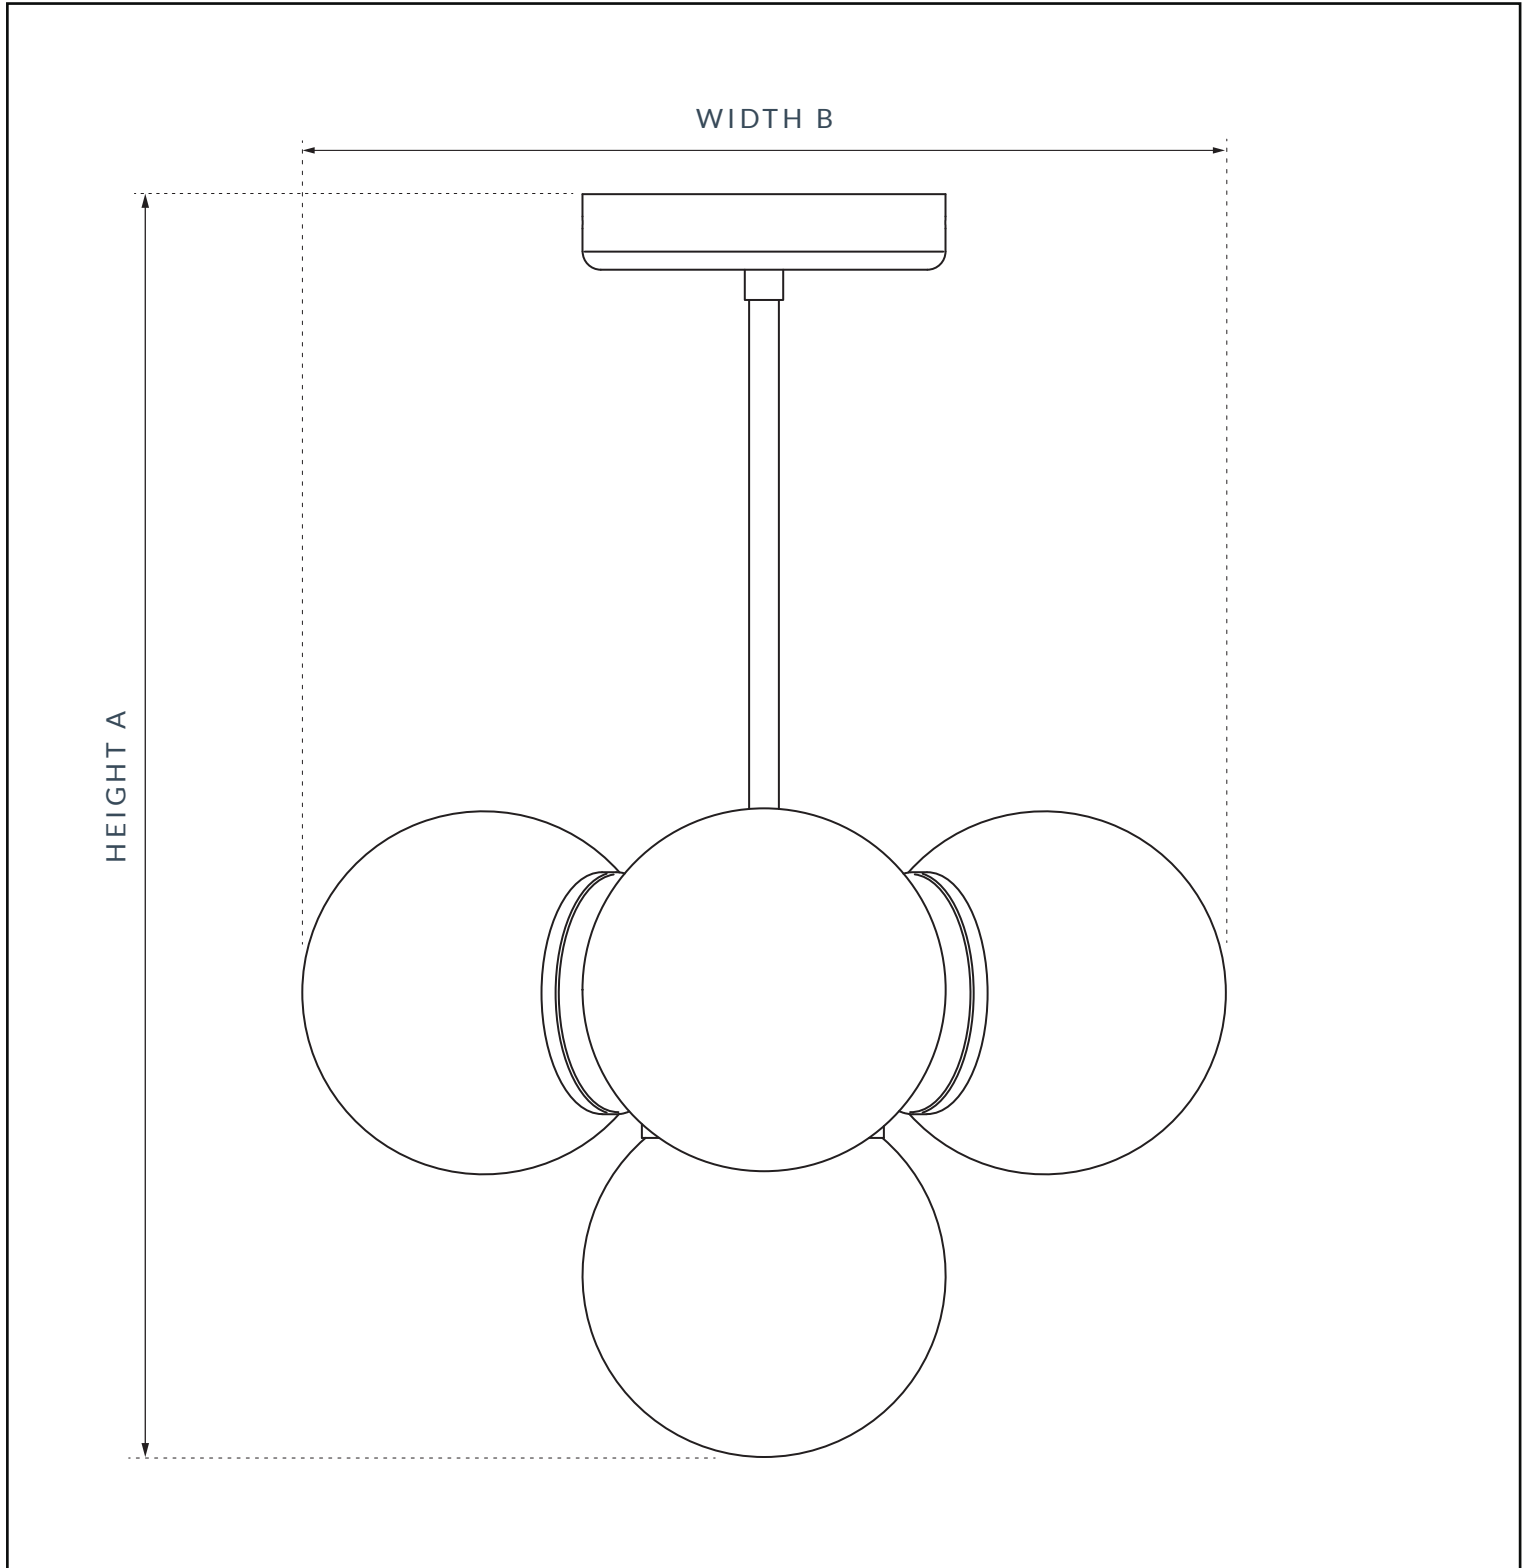

PRODUCT SPECIFICATION SHEET

LIR OPAL GLOBE PENDANT

SKU: 208

SPECIFICATION

MAX WATTAGE	IP RATING	VOLTAGE	CLASS	BATHROOM	LOCATION
12W	IP20	240V	CE CLASS 1	ZONE 3	INTERIOR
HEIGHT A	WIDTH B	STEM LENGTH	DIMMABLE	LAMPHOLDER	CEILING ROSE
420MM	300MM	CUSTOM	YES	G9	80MM