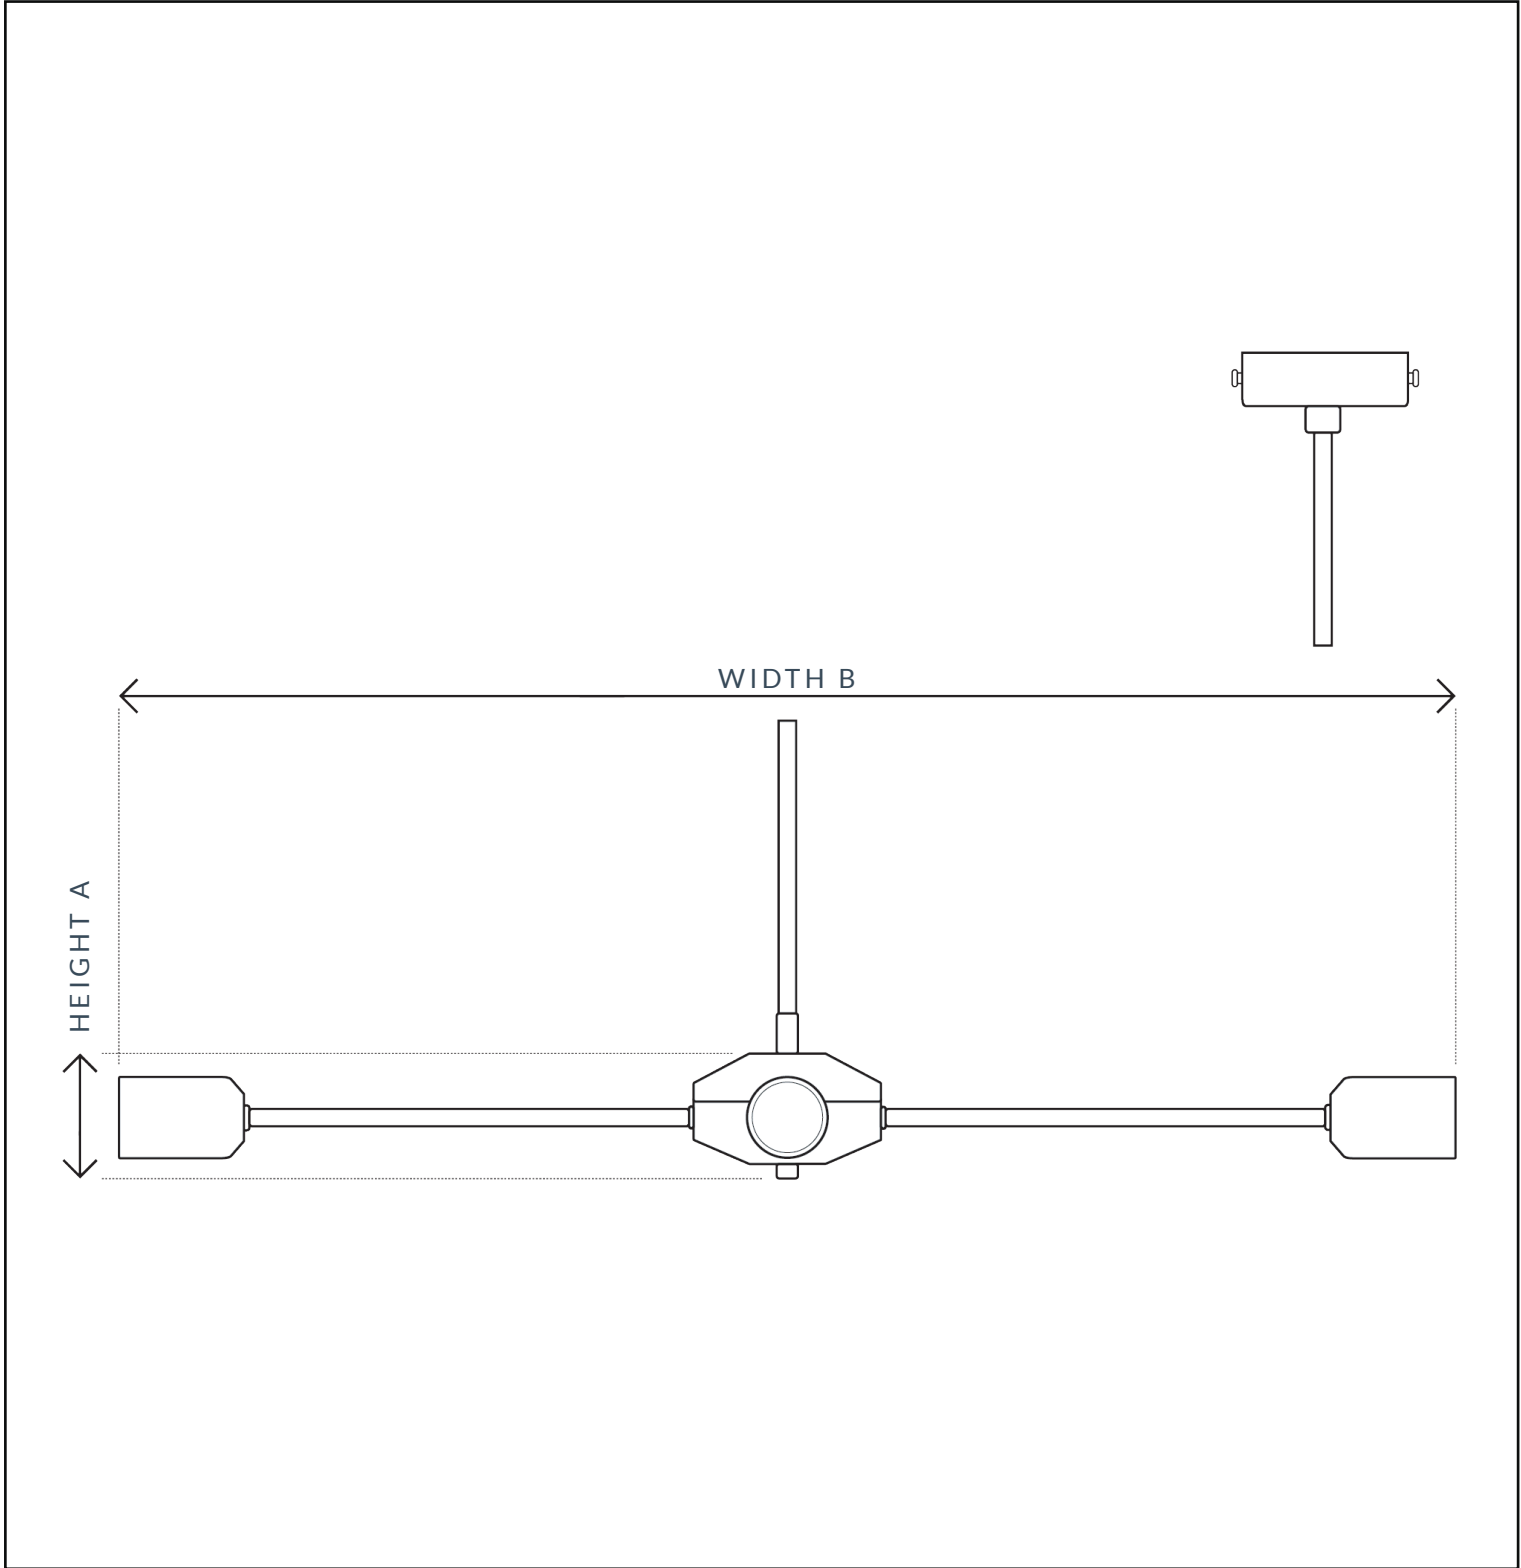

TRIPLE ARM CHANDELIER

SKU: 203

**SPECIFICATION**

MAX WATTAGE	IP RATING	VOLTAGE	CLASS	BATHROOM	LOCATION
12W	IP20	240V	CE CLASS 1	ZONE 3	INTERIOR
HEIGHT A	WIDTH B	STEM LENGTH	DIMMABLE	LAMPHOLDER	CEILING ROSE
70MM	770MM	CUSTOM	YES	E27 / E26	80MM