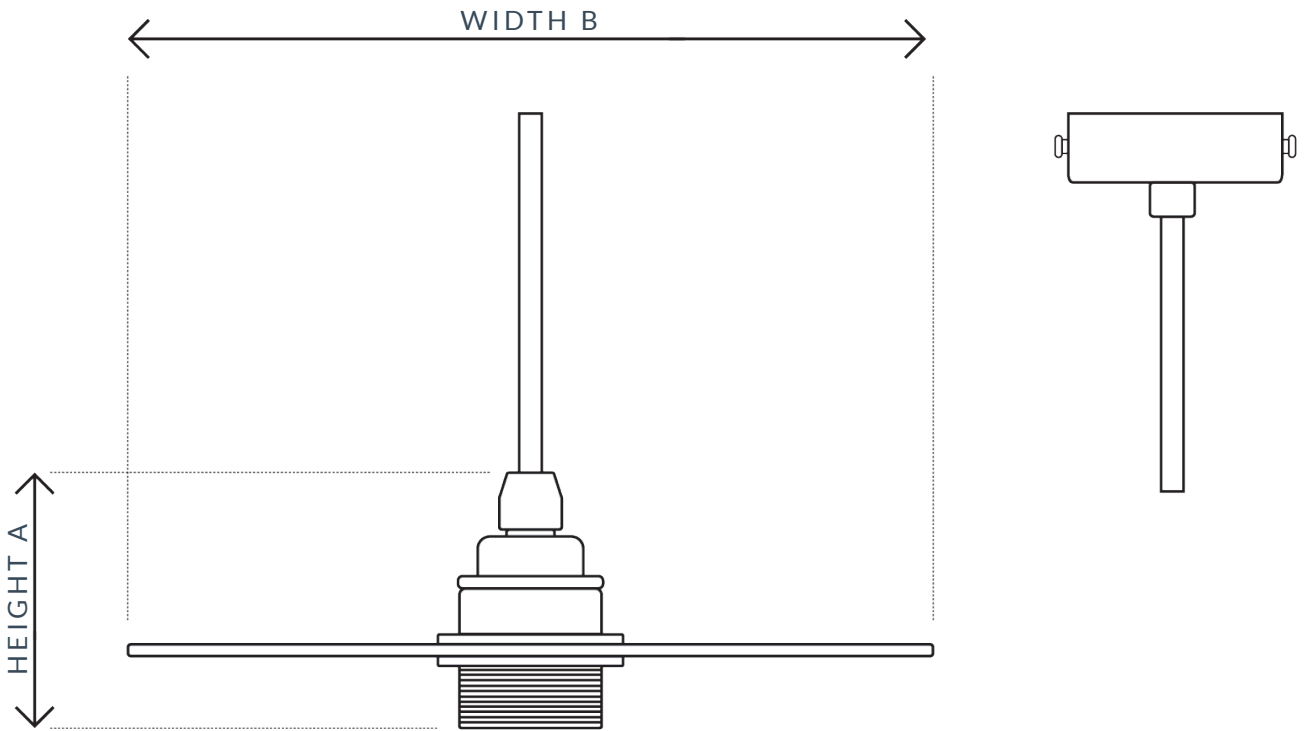

PRODUCT SPECIFICATION SHEET

ARC BRASS PENDANT LIGHT

SKU: 195

SPECIFICATION

MAX WATTAGE	IP RATING	VOLTAGE	CLASS	BATHROOM	LOCATION
12W	IP20	240V	CE CLASS 1	ZONE 3	INTERIOR
HEIGHT A	WIDTH B	CORD LENGTH	DIMMABLE	LAMPHOLDER	CEILING ROSE
70MM	200MM	1 METER	YES	E27 / E26	85MM