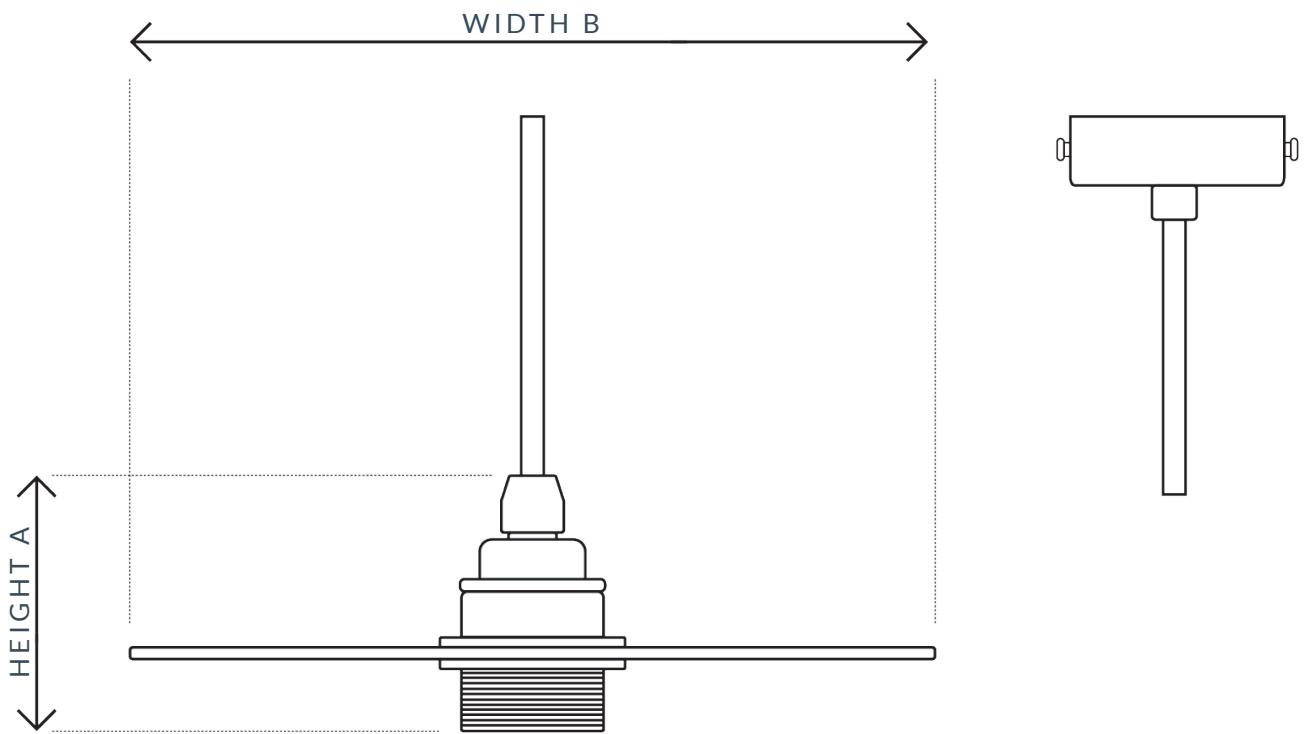

PRODUCT SPECIFICATION SHEET

ARC JEWEL PENDANT LIGHT

SKU: 195

SPECIFICATION

MAX WATTAGE	IP RATING	VOLTAGE	CLASS	BATHROOM	LOCATION
12W	IP20	240V	CE CLASS 1	ZONE 3	INTERIOR
HEIGHT A	WIDTH B	CORD LENGTH	DIMMABLE	LAMPHOLDER	CEILING ROSE
70MM	290MM	1 METER	YES	E27 / E26	85MM