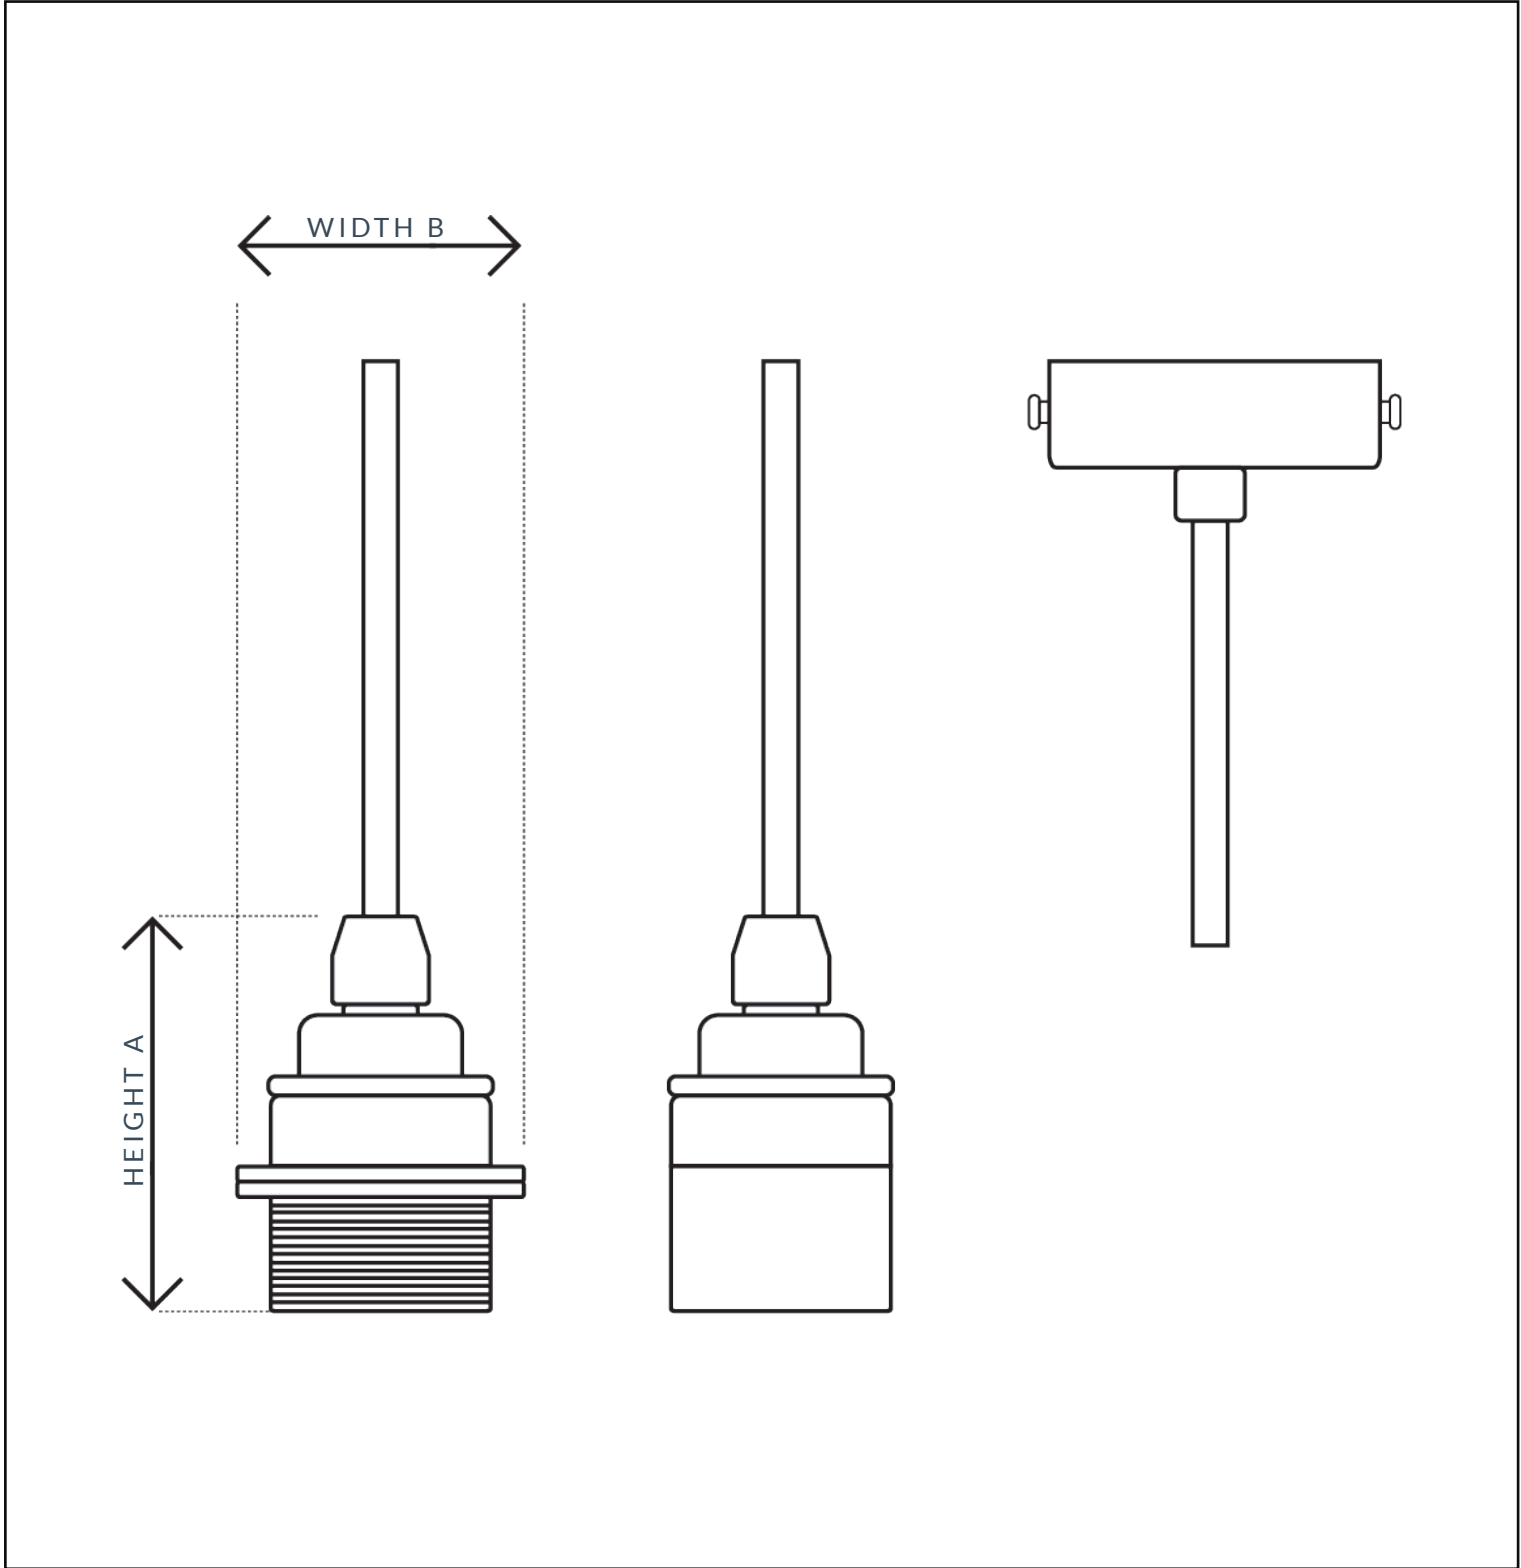

SKU: 186

SPECIFICATION

MAX WATTAGE	IP RATING	VOLTAGE	CLASS	BATHROOM	LOCATION
12W	IP20	240V	CE CLASS 1	ZONE 3	INTERIOR
HEIGHT A	WIDTH B	CORD LENGTH	DIMMABLE	LAMPHOLDER	CEILING ROSE
70MM	45MM	1 METER	YES	E27 / E26	85MM