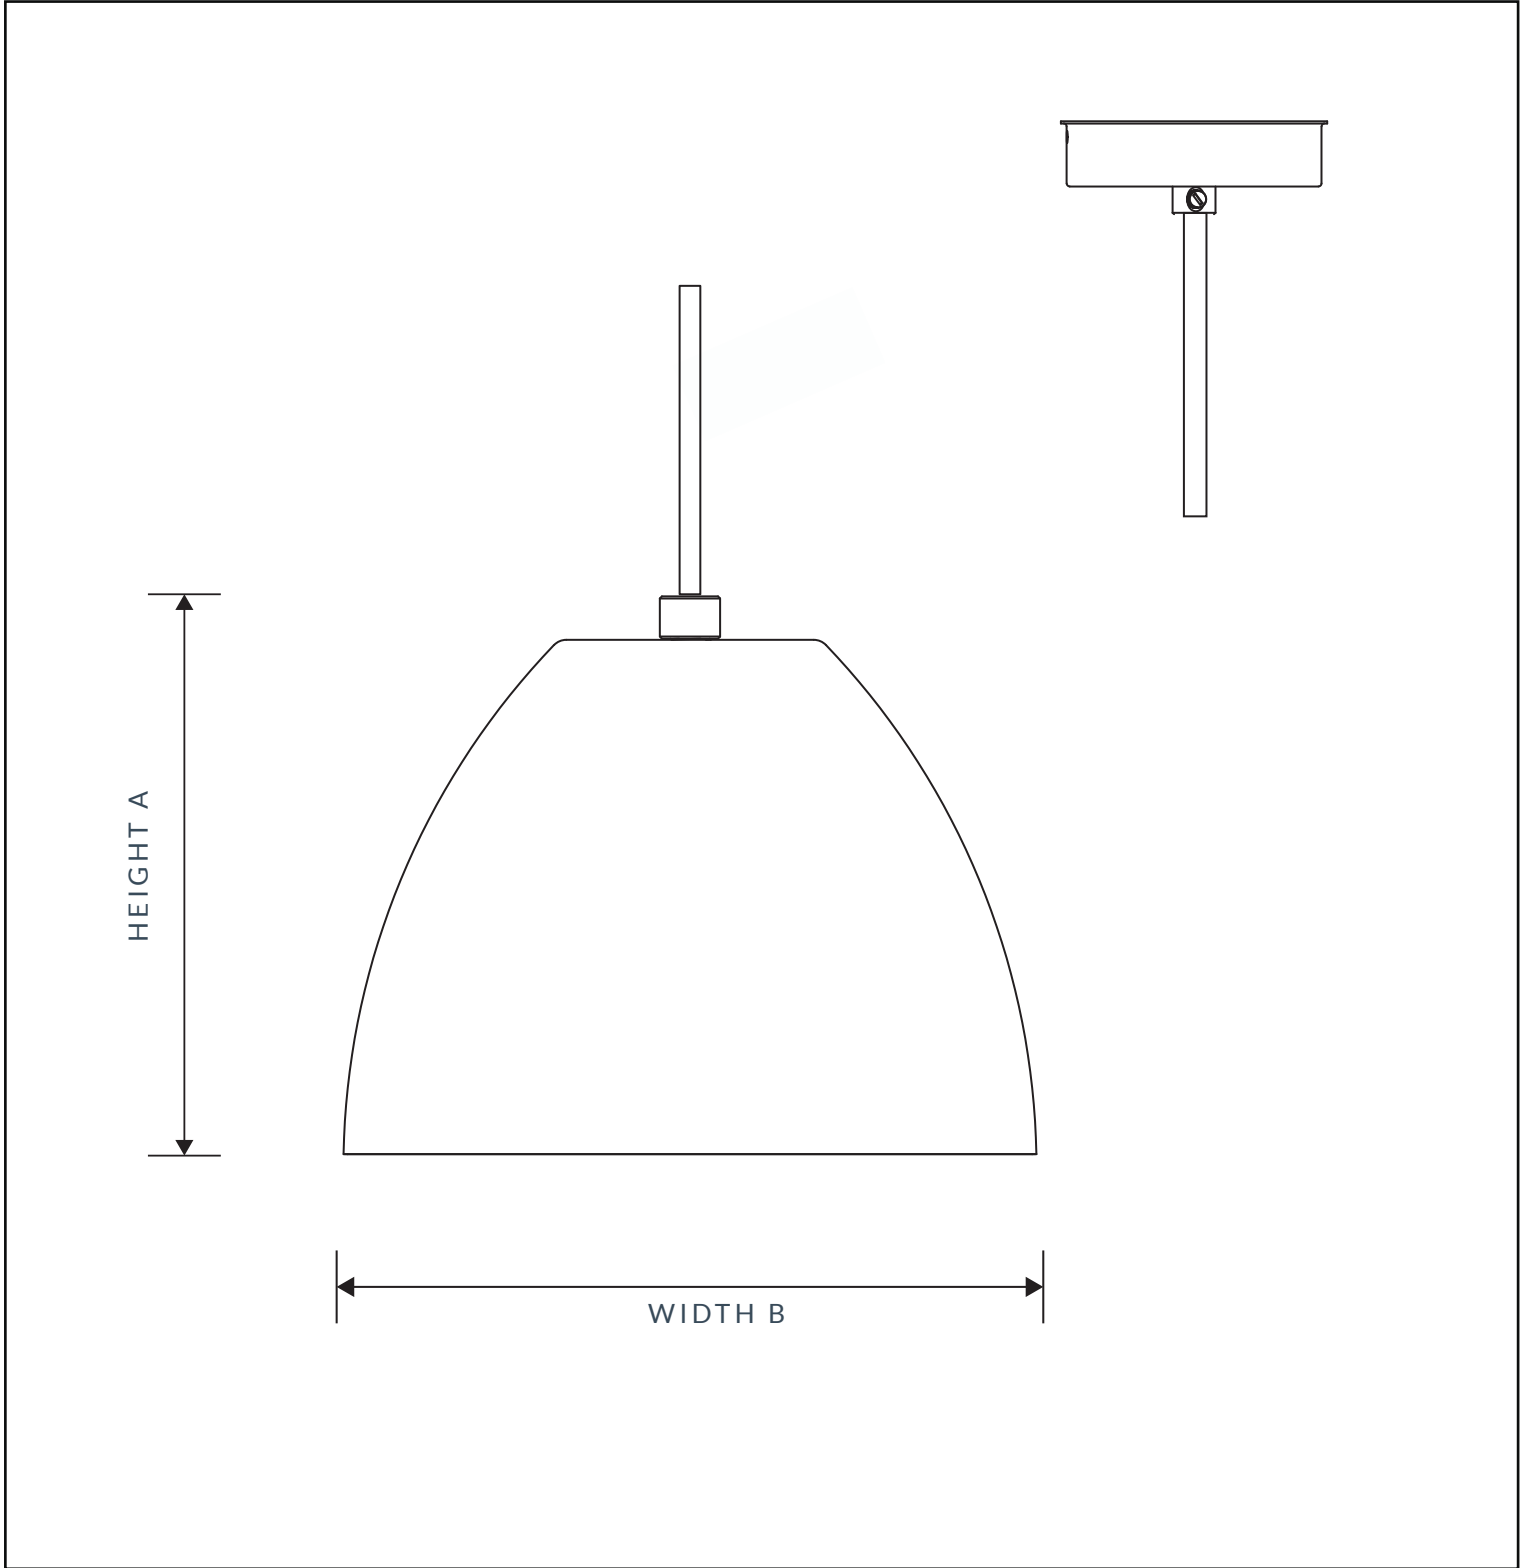

LULU BRASS PENDANT LIGHT

SKU: 182

SPECIFICATION

MAX WATTAGE	IP RATING	VOLTAGE	CLASS	BATHROOM	LOCATION
12W	IP20	240V	CE CLASS 1	ZONE 3	INTERIOR
HEIGHT A	WIDTH B	CORD LENGTH	DIMMABLE	LAMPHOLDER	CEILING ROSE
132MM	164MM	1 METER	YES	E27	85MM