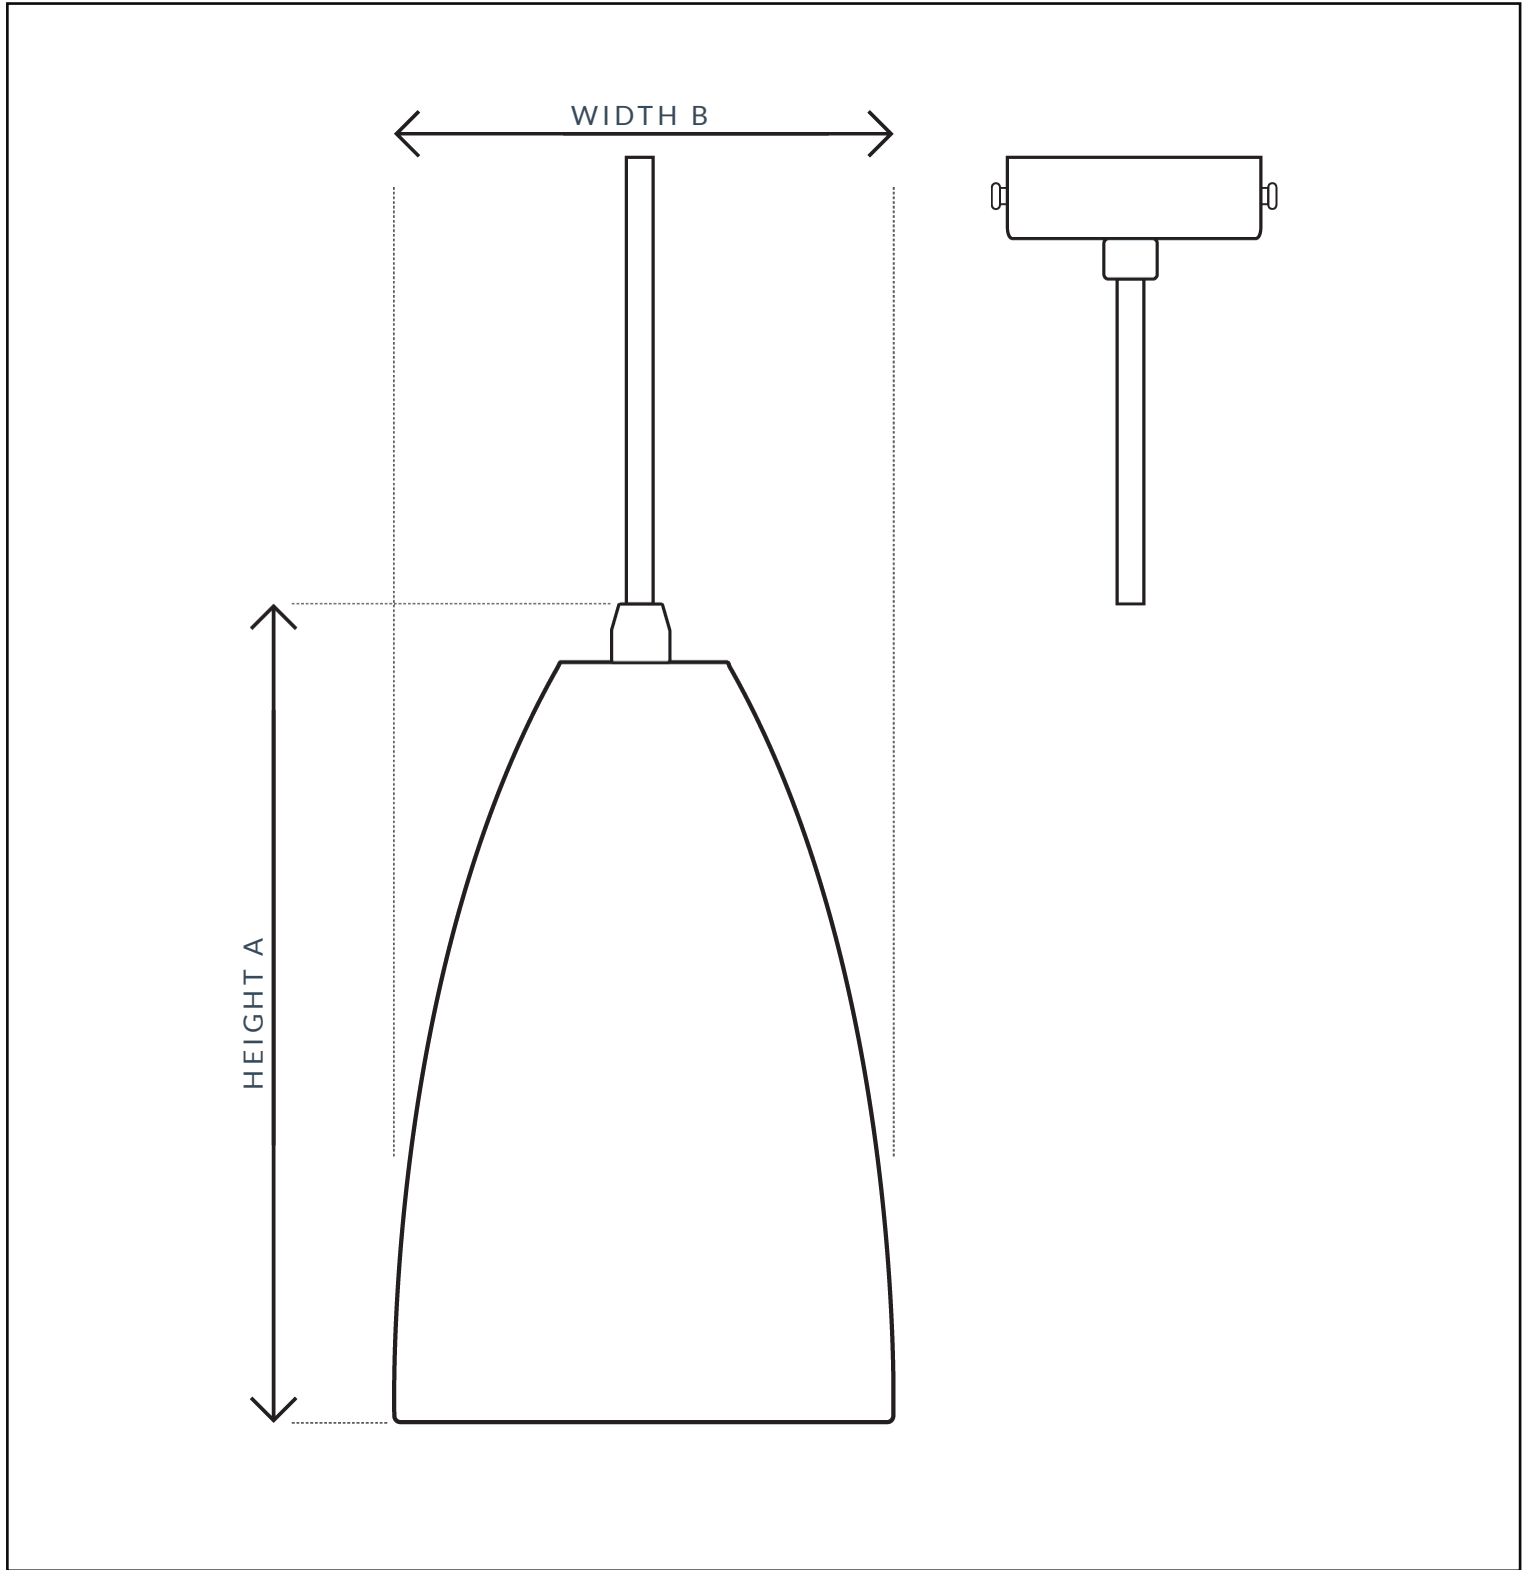

LOKI BRASS PENDANT LIGHT

SKU: 181

SPECIFICATION

MAX WATTAGE	IP RATING	VOLTAGE	CLASS	BATHROOM	LOCATION
12W	IP20	240V	CE CLASS 1	ZONE 3	INTERIOR
HEIGHT A	WIDTH B	CORD LENGTH	DIMMABLE	LAMPHOLDER	CEILING ROSE
180MM	120MM	1 METER	YES	E27 / E26	85MM