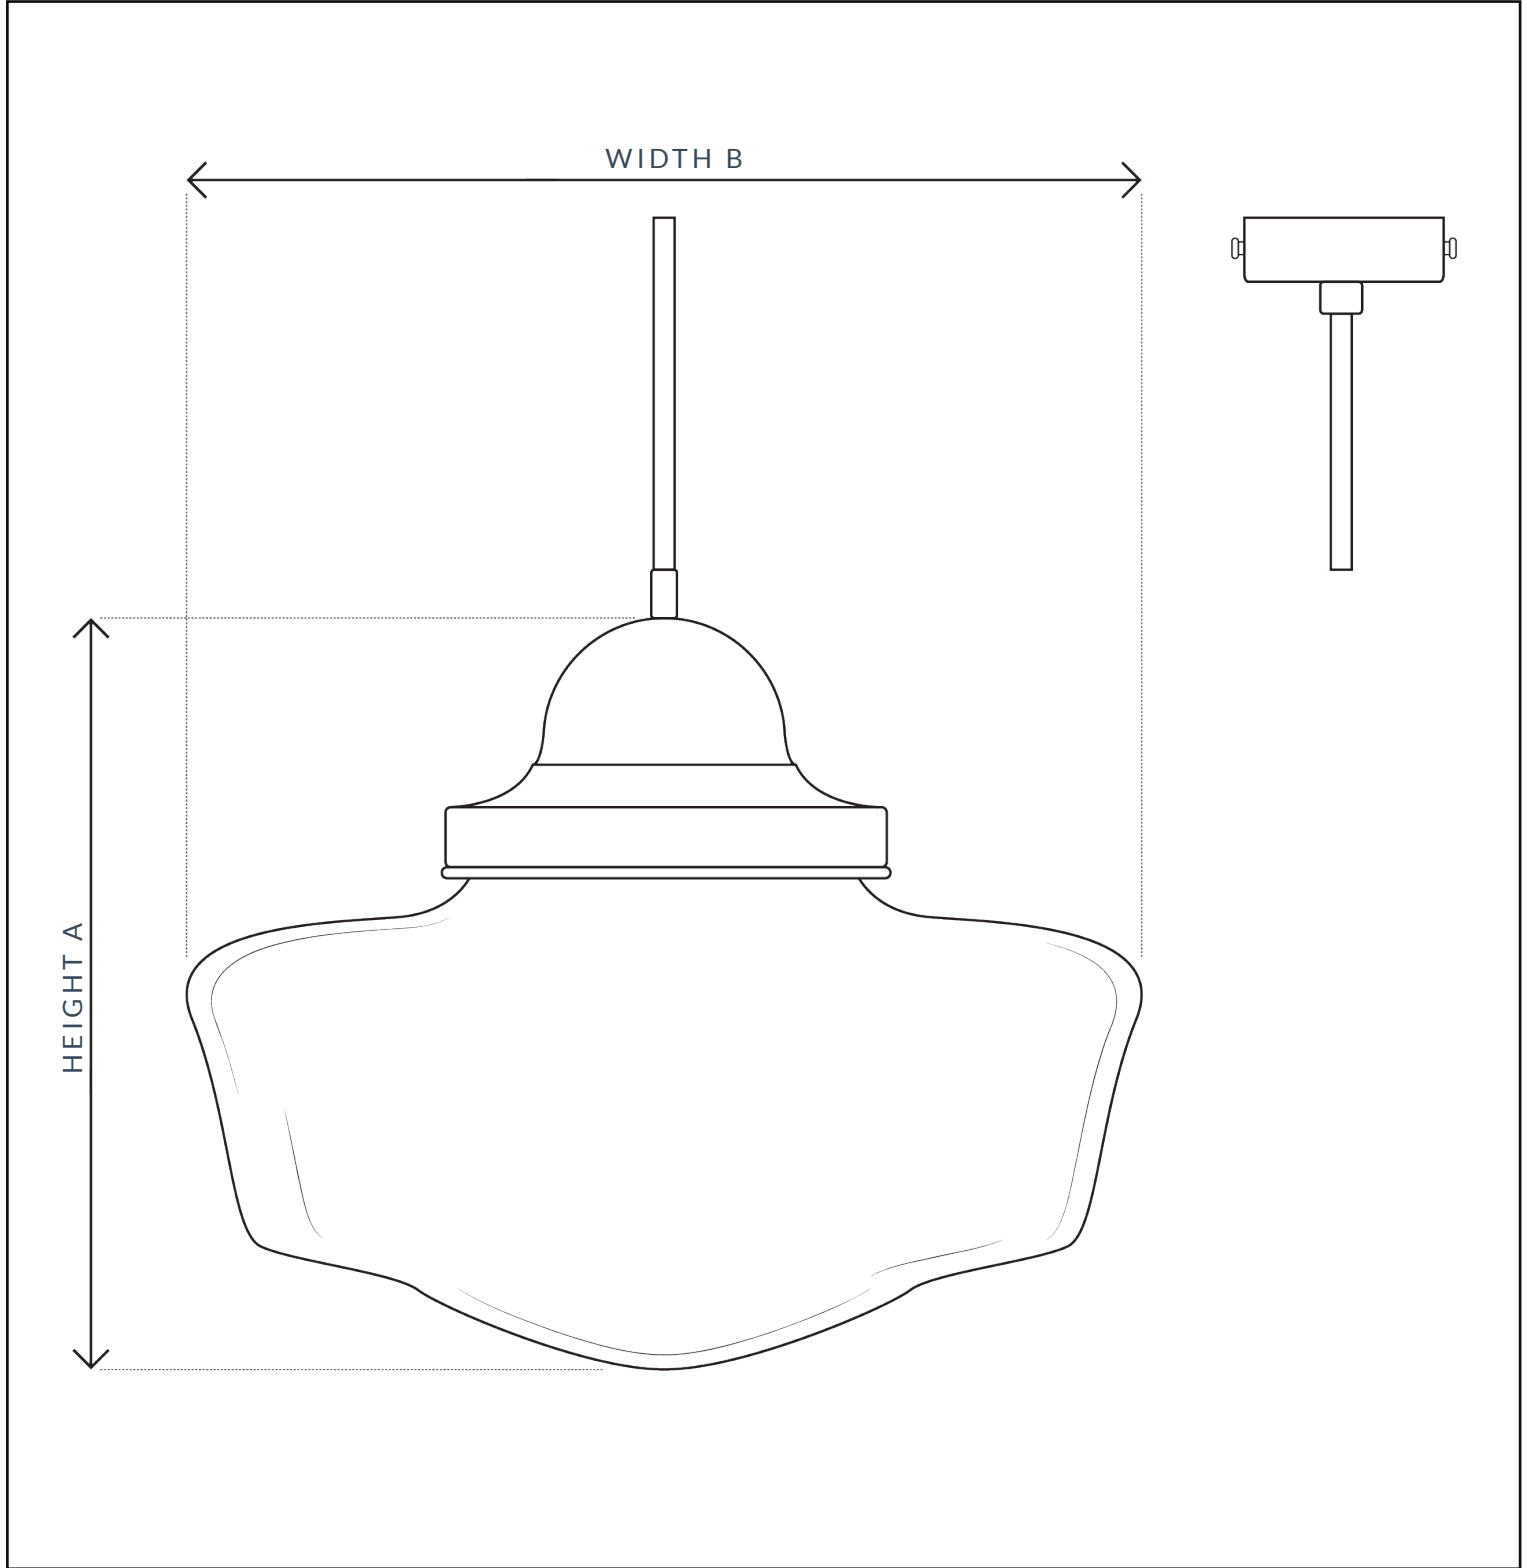

PRODUCT SPECIFICATION SHEET
MEDIUM APOLLO PENDANT LIGHT

SKU: 174

SPECIFICATION

MAX WATTAGE	IP RATING	VOLTAGE	CLASS	BATHROOM	LOCATION
12W	IP20	240V	CE CLASS 1	ZONE 3	INTERIOR
HEIGHT A	WIDTH B	CORD LENGTH	DIMMABLE	LAMPHOLDER	CEILING ROSE
330MM	420MM	CUSTOM	YES	E27 / E26	100MM