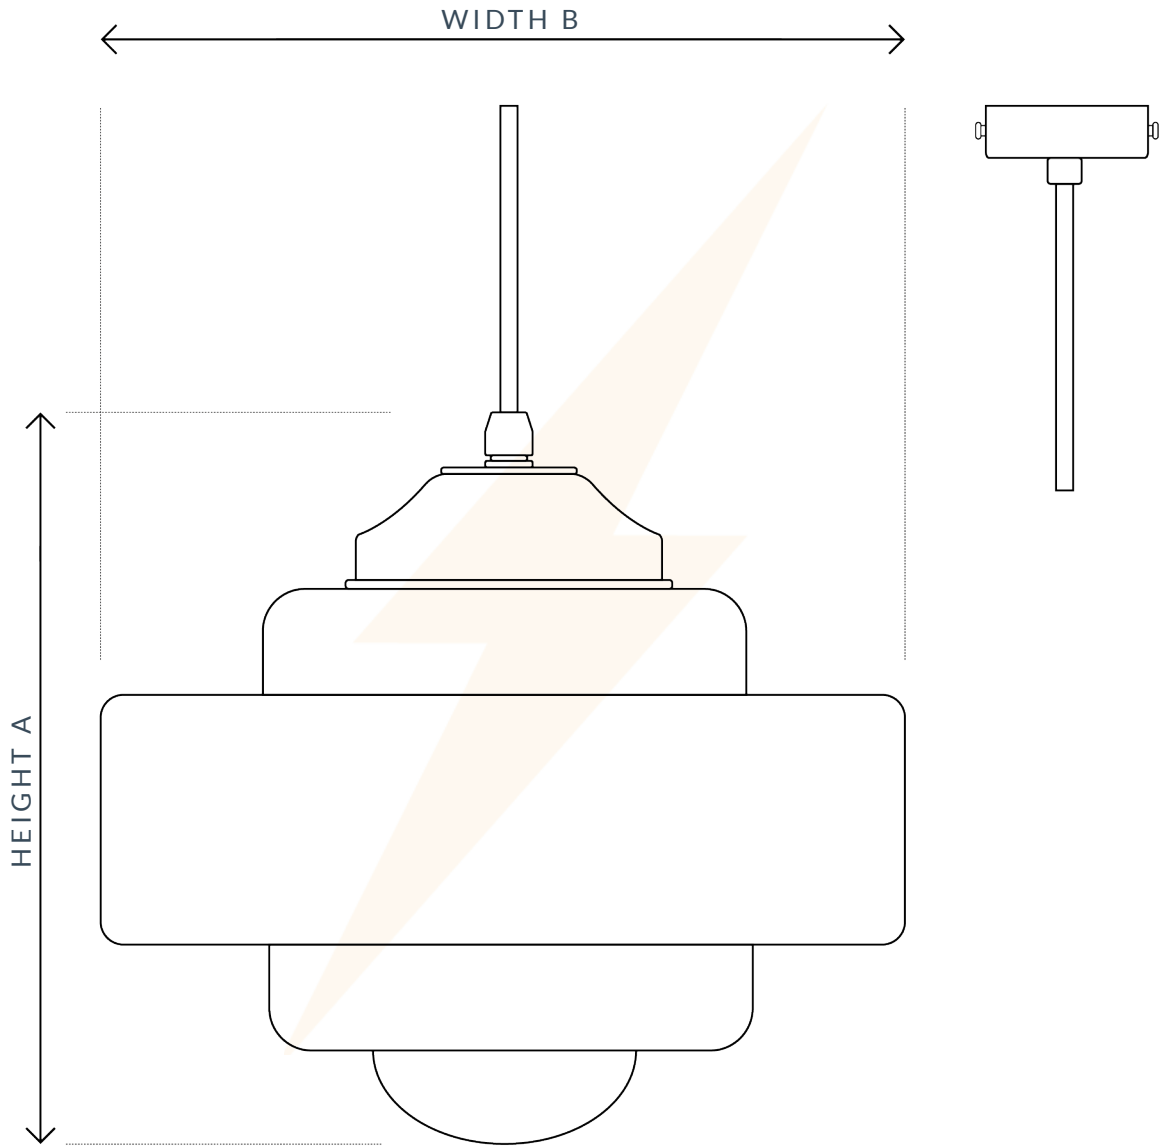

'ATLAS' PENDANT LIGHT

SPECIFICATION

MAX WATTAGE	IP RATING	VOLTAGE	CLASS	BATHROOM	LOCATION
12W	IP20	240V	CE CLASS 1	ZONE 3	INTERIOR
HEIGHT A	WIDTH B	CORD LEGNTH	DIMMABLE	LAMPHOLDER	CEILING ROSE
265MM	300MM	1 METER	YES	E27	85MM