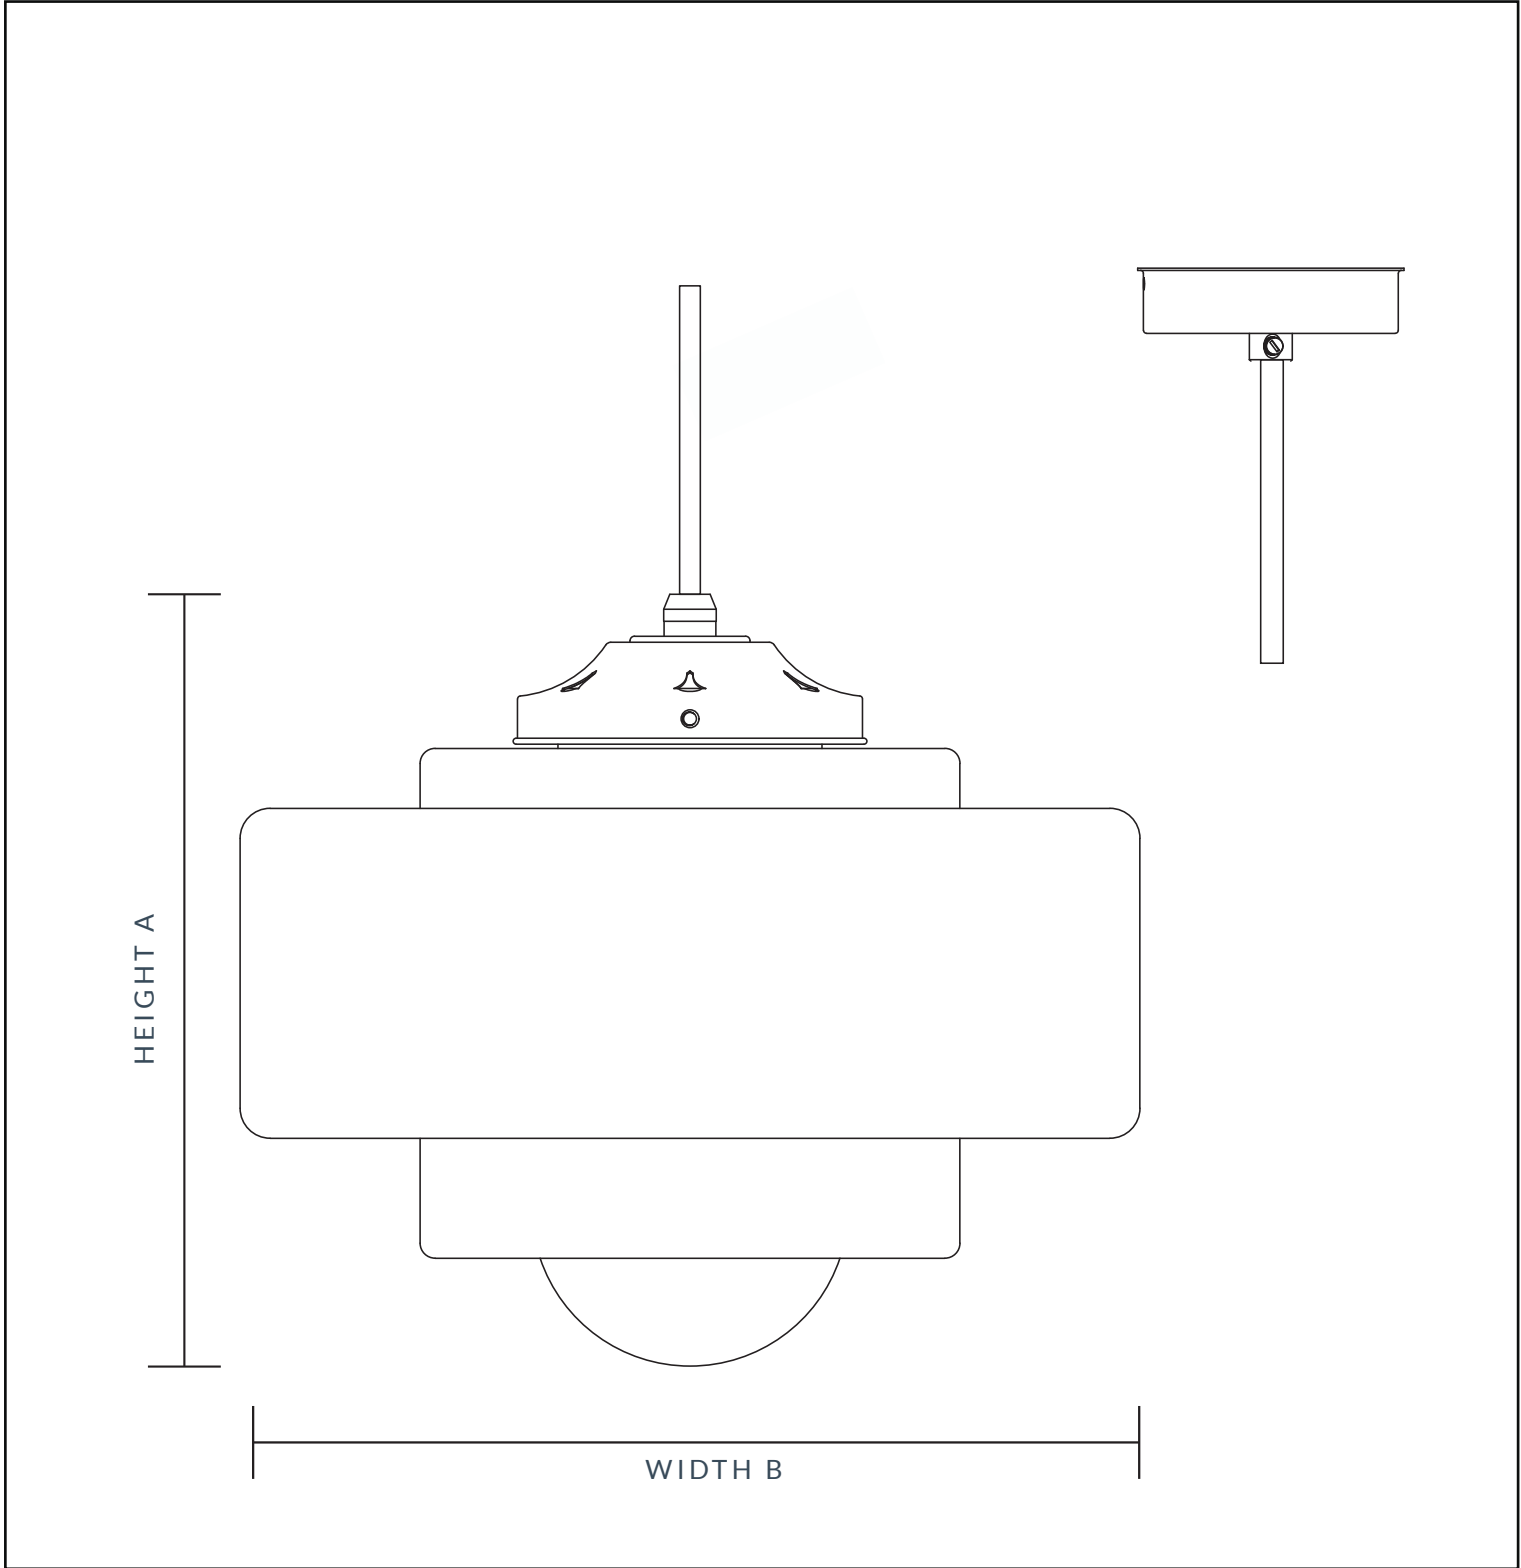

PRODUCT SPECIFICATION SHEET

ATLAS OPAL PENDANT LIGHT - SMALL AND LARGE

SKU: 172

SPECIFICATION

MAX WATTAGE	IP RATING	VOLTAGE	CLASS	BATHROOM	LOCATION
12W	IP20	240V	CE CLASS 1	ZONE 3	INTERIOR
HEIGHT A	WIDTH B	CORD LENGTH	DIMMABLE	LAMPHOLDER	CEILING ROSE
260MM	300MM	1 METER	YES	E27	85MM