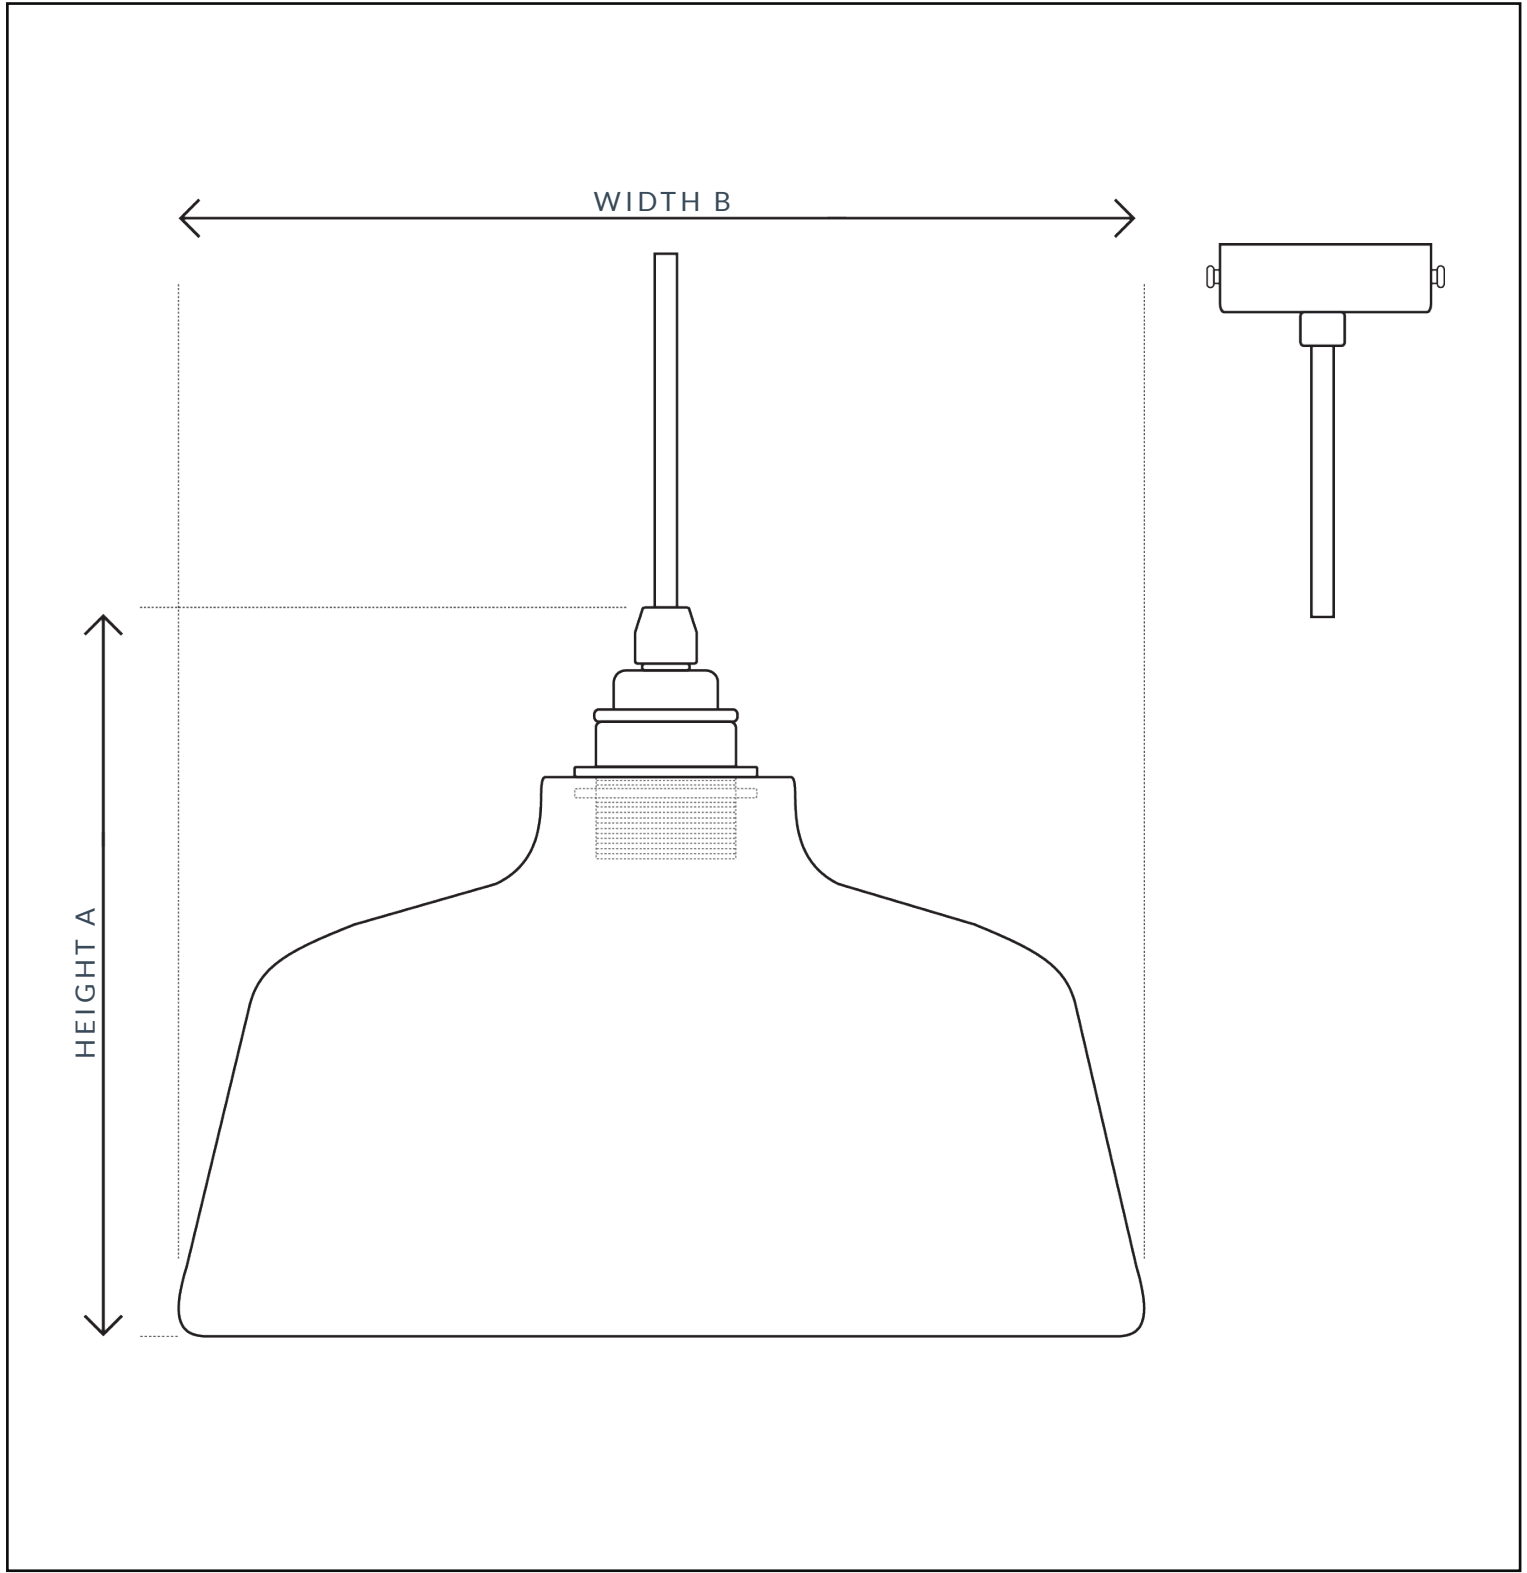

## WHITE CERAMIC PENDANT LIGHT

SKU: 170

### SPECIFICATION

MAX WATTAGE	IP RATING	VOLTAGE	CLASS	BATHROOM	LOCATION
12W	IP20	240V	CE CLASS 1	ZONE 3	INTERIOR
HEIGHT A	WIDTH B	CORD LENGTH	DIMMABLE	LAMPHOLDER	CEILING ROSE
185MM	240MM	1 METER	YES	E27 / E26	85MM