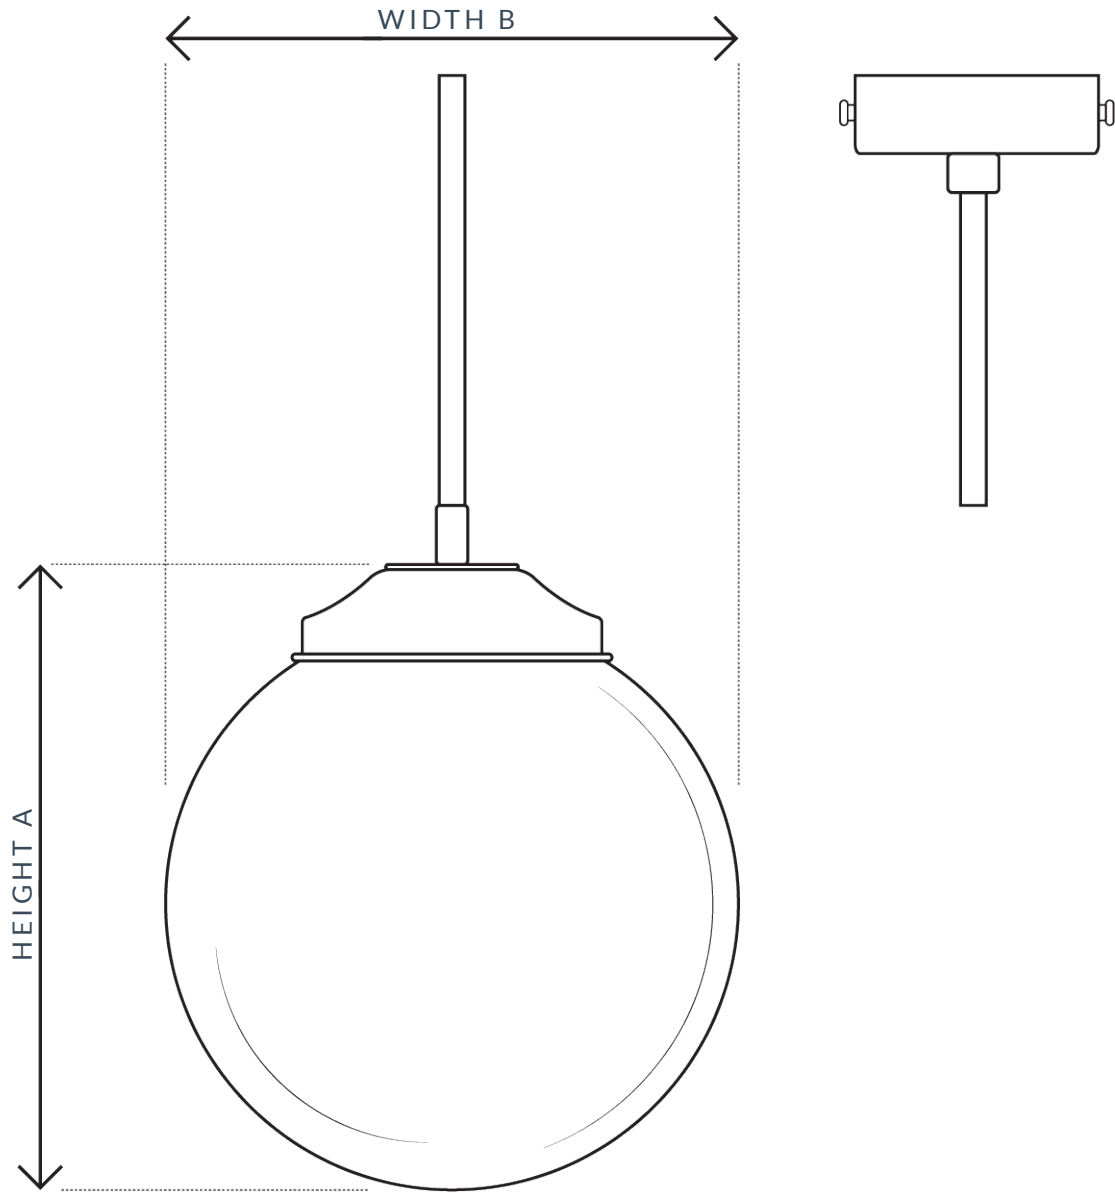

PRODUCT SPECIFICATION SHEET
REEDED GLOBE PENDANT LIGHT

SKU: 167

SPECIFICATION

MAX WATTAGE	IP RATING	VOLTAGE	CLASS	BATHROOM	LOCATION
12W	IP20	240V	CE CLASS 1	ZONE 3	INTERIOR
HEIGHT A	WIDTH B	CORD LENGTH	DIMMABLE	LAMPHOLDER	CEILING ROSE
240MM	200MM	1 METER	YES	E27	85MM