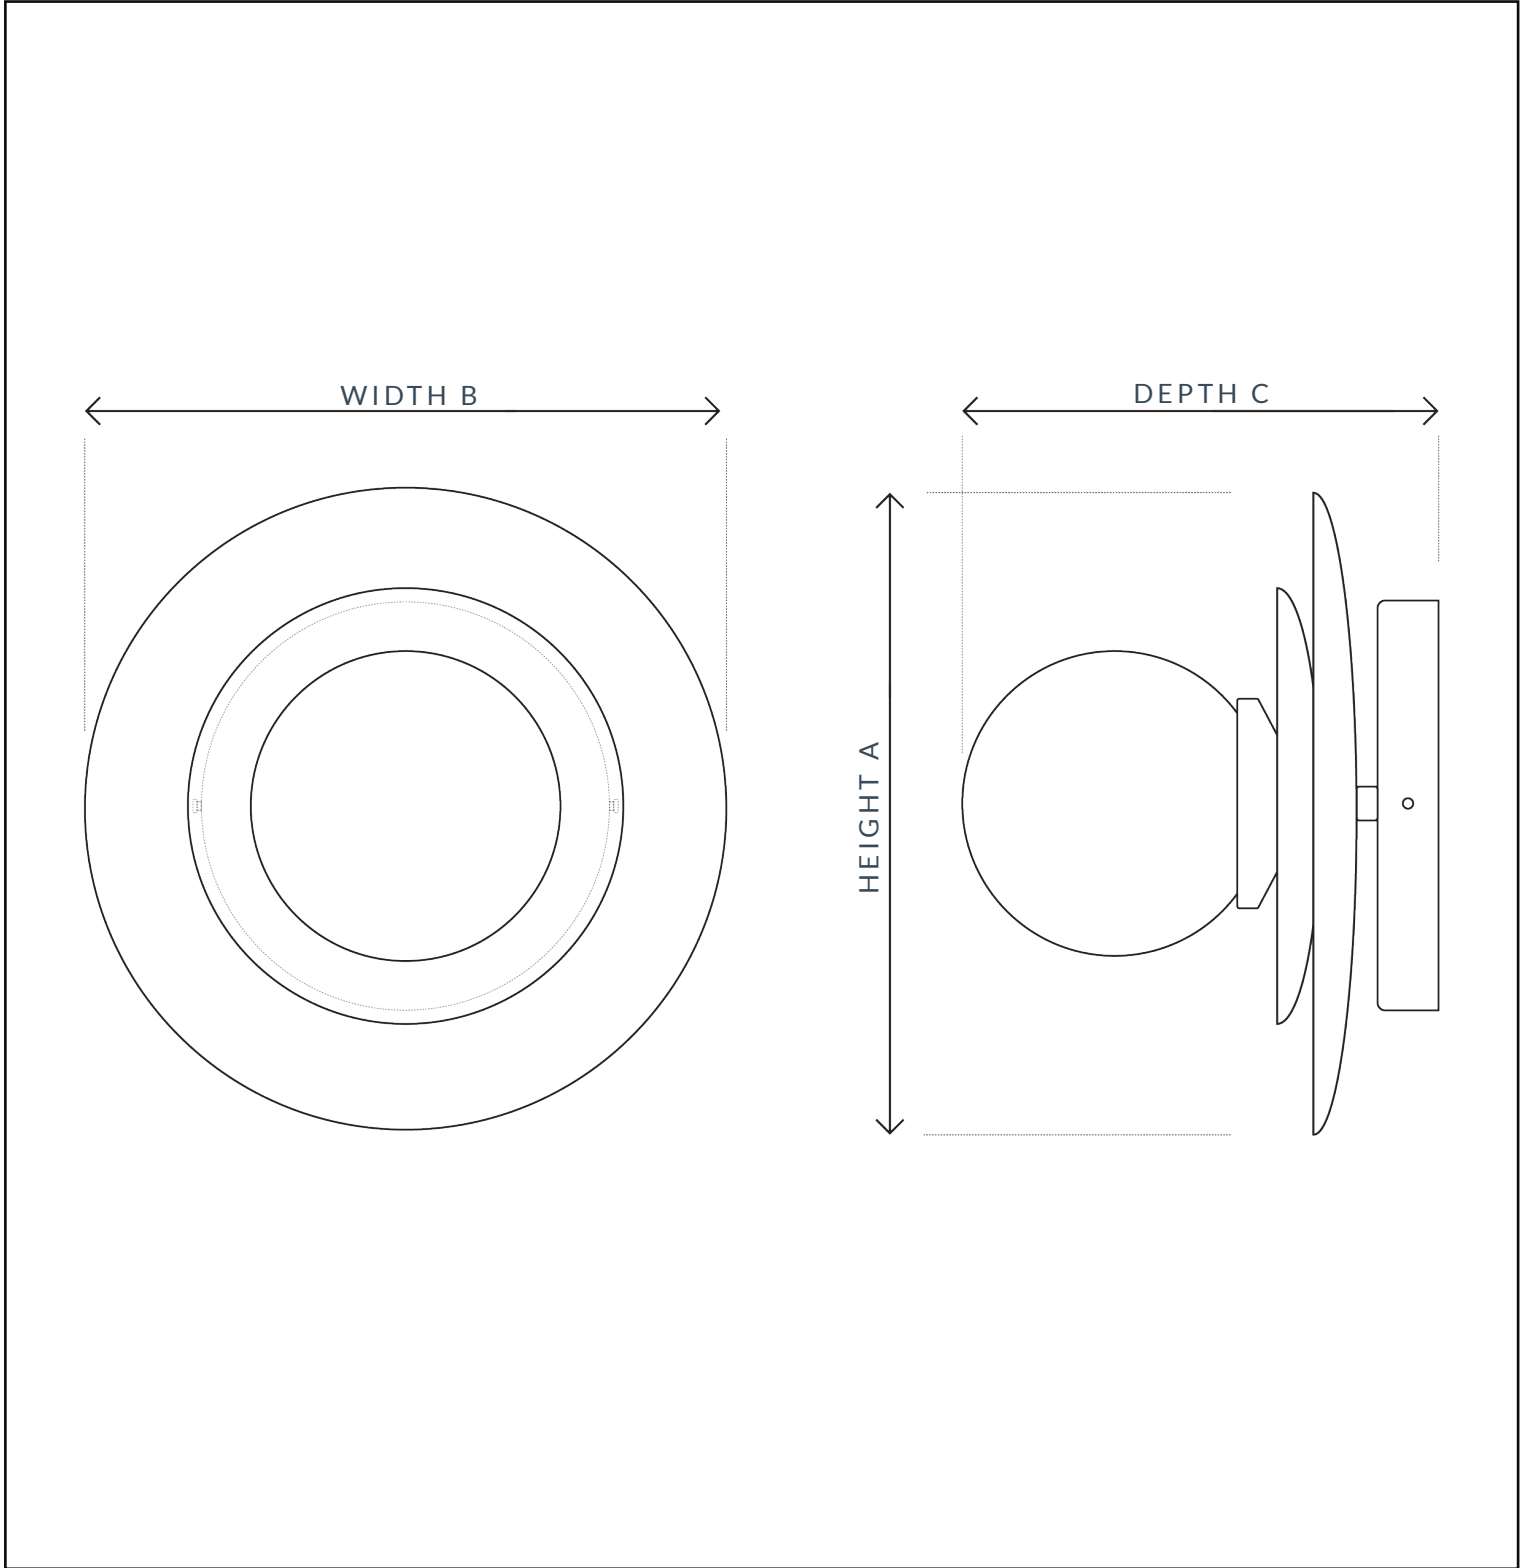

PRODUCT SPECIFICATION SHEET
AUREOLE CERAMIC WALL LIGHT

SKU: 160

SPECIFICATION

MAX WATTAGE	CLASS	VOLTAGE	IP RATING	BATHROOM	LOCATION
12W	CE CLASS 1	240V	IP20	ZONE 3	INTERIOR
HEIGHT A	WIDTH B	DEPTH C	DIMMABLE	LAMPHOLDER	CEILING ROSE
250MM	250MM	200MM	YES	G9	160MM