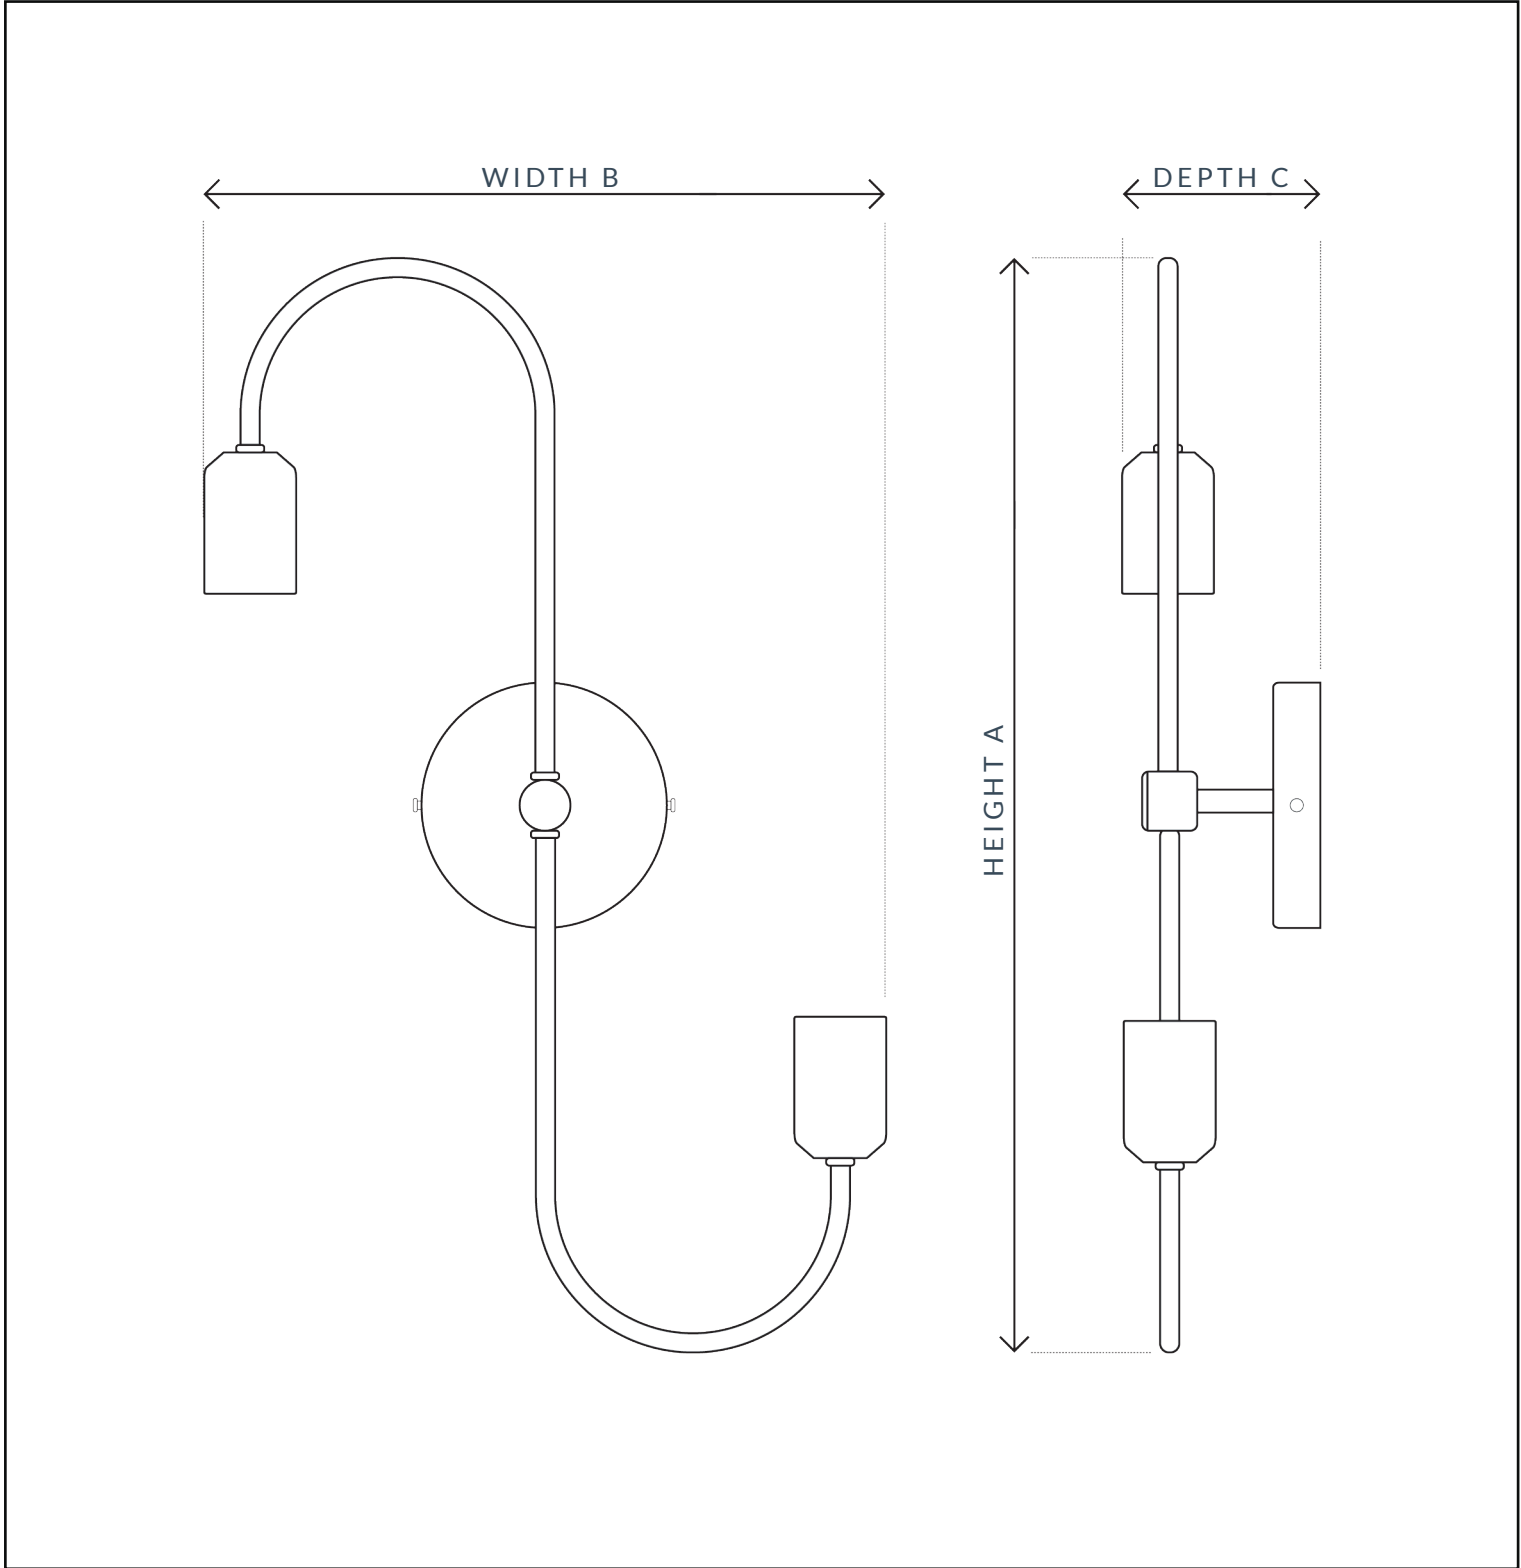

SKU: 154

**SPECIFICATION**

MAX WATTAGE	CLASS	VOLTAGE	IP RATING	BATHROOM	LOCATION
12W	CE CLASS 1	240V	IP20	ZONE 3	INTERIOR
HEIGHT A	WIDTH B	DEPTH C	DIMMABLE	LAMPHOLDER	CEILING ROSE
530MM	330MM	100MM	YES	E27/E26	120MM