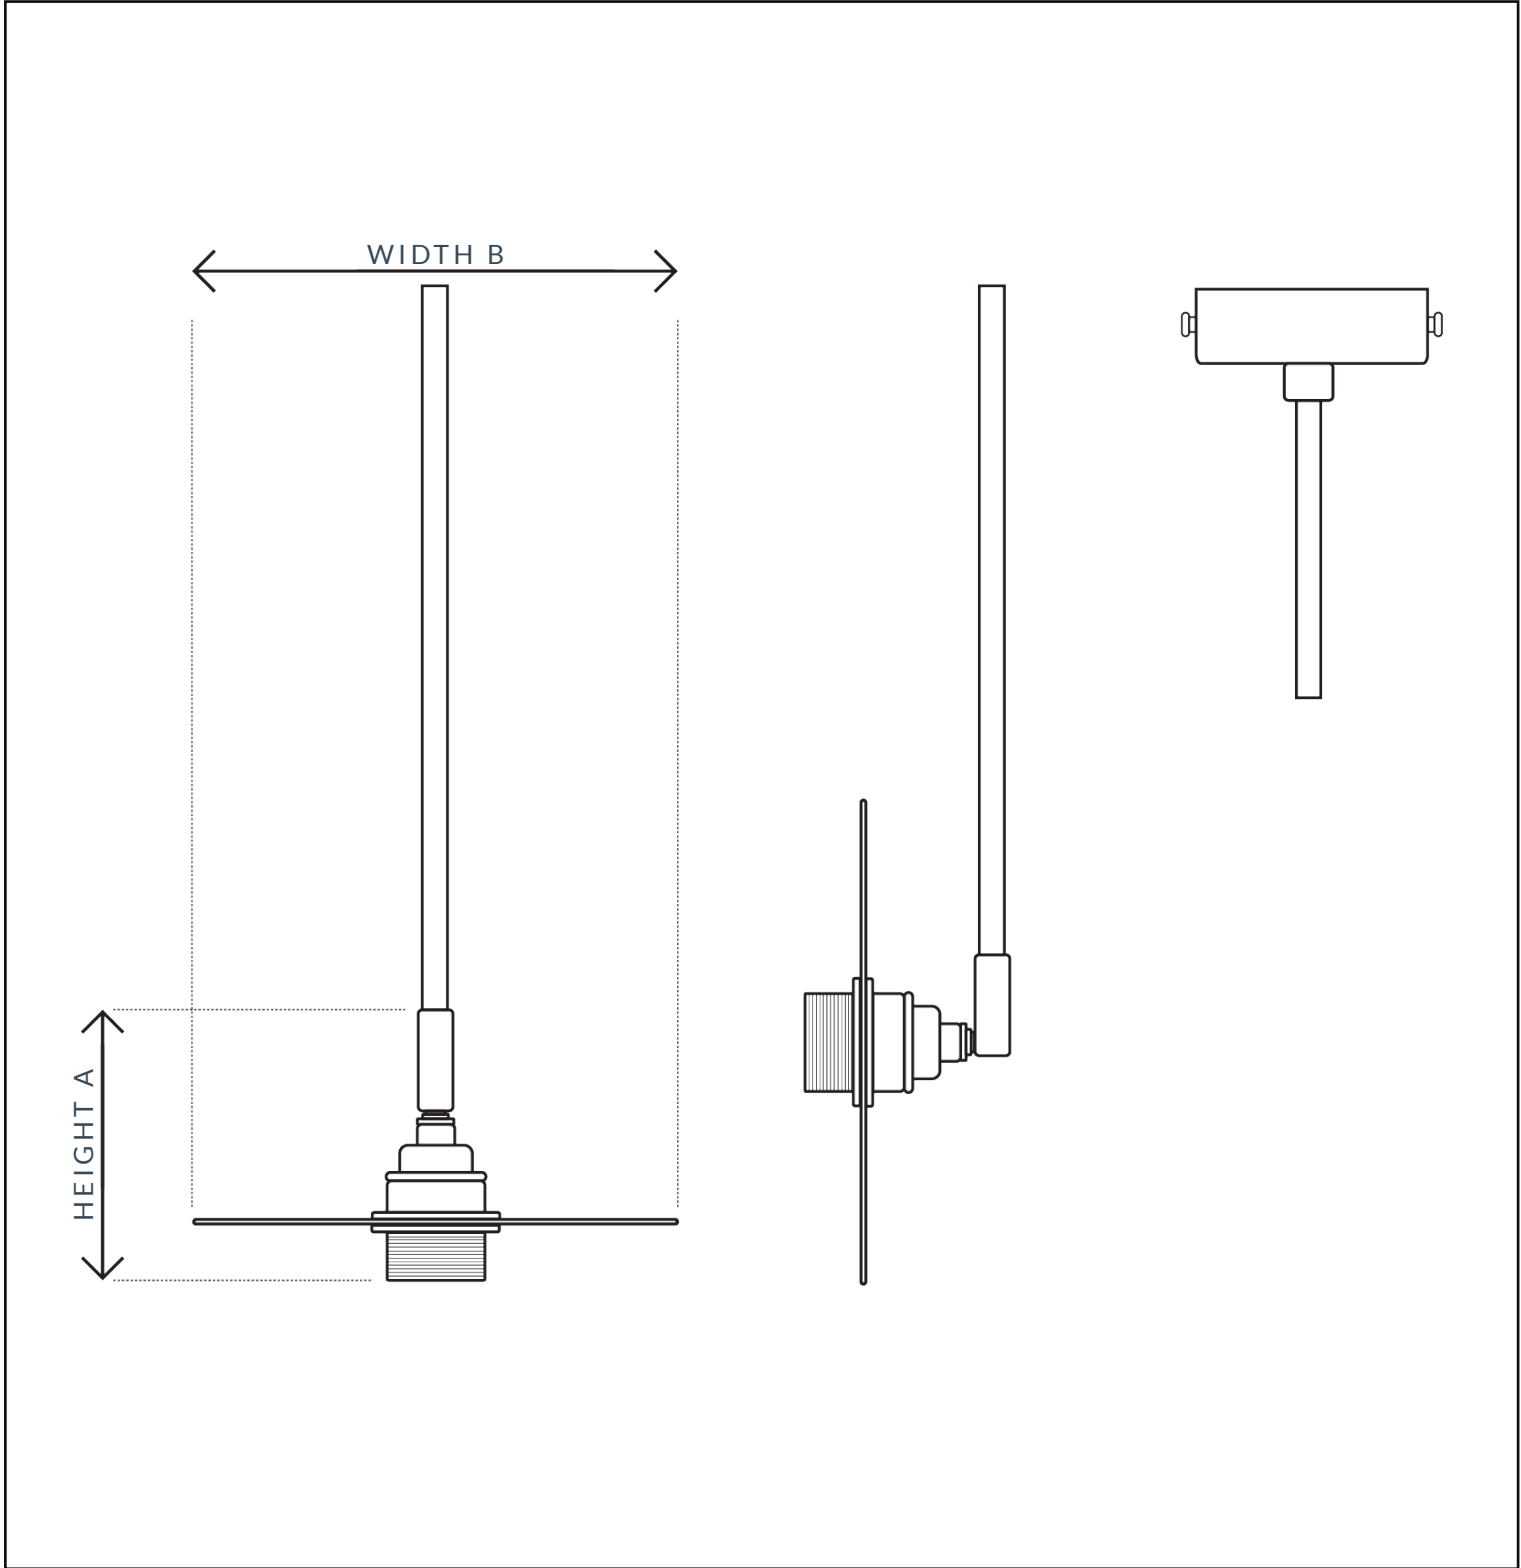

PRODUCT SPECIFICATION SHEET
ARC BRASS ADJUSTABEL TUBE PENDANT

SKU: 153

SPECIFICATION

MAX WATTAGE	IP RATING	VOLTAGE	CLASS	BATHROOM	LOCATION
12W	IP20	240V	CE CLASS 1	ZONE 3	INTERIOR
HEIGHT A	WIDTH B	STEM LENGTH	DIMMABLE	LAMPHOLDER	CEILING ROSE
100MM	200MM	1 METER	YES	E27 / E26	85MM