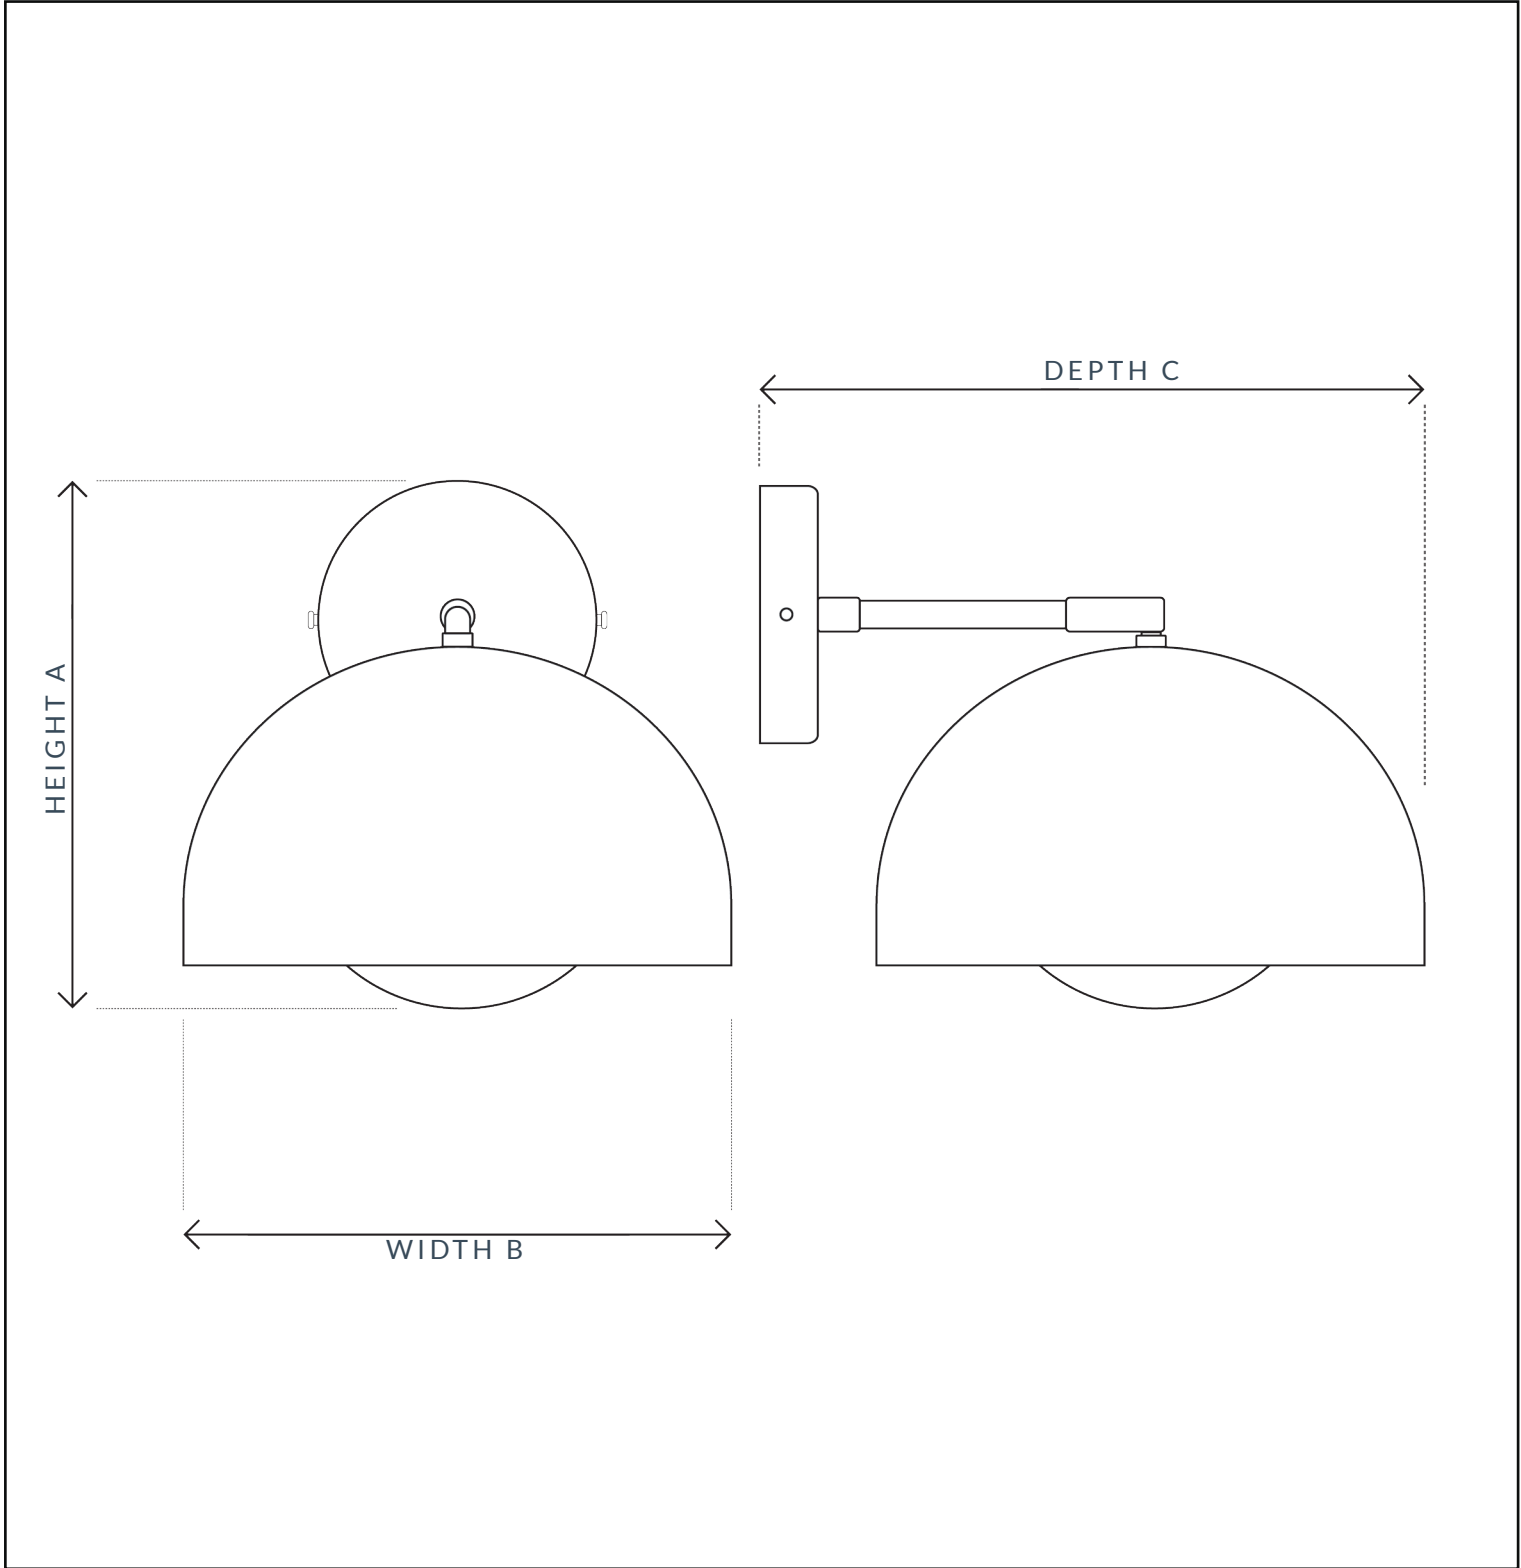

SKU: 148-G9

SPECIFICATION

MAX WATTAGE	CLASS	VOLTAGE	IP RATING	BATHROOM	LOCATION
12W	CE CLASS 1	240V	IP20	ZONE 3	INTERIOR
HEIGHT A	WIDTH B	DEPTH C	DIMMABLE	LAMPHOLDER	CEILING ROSE
180MM	200MM	240MM	YES	G9	120MM