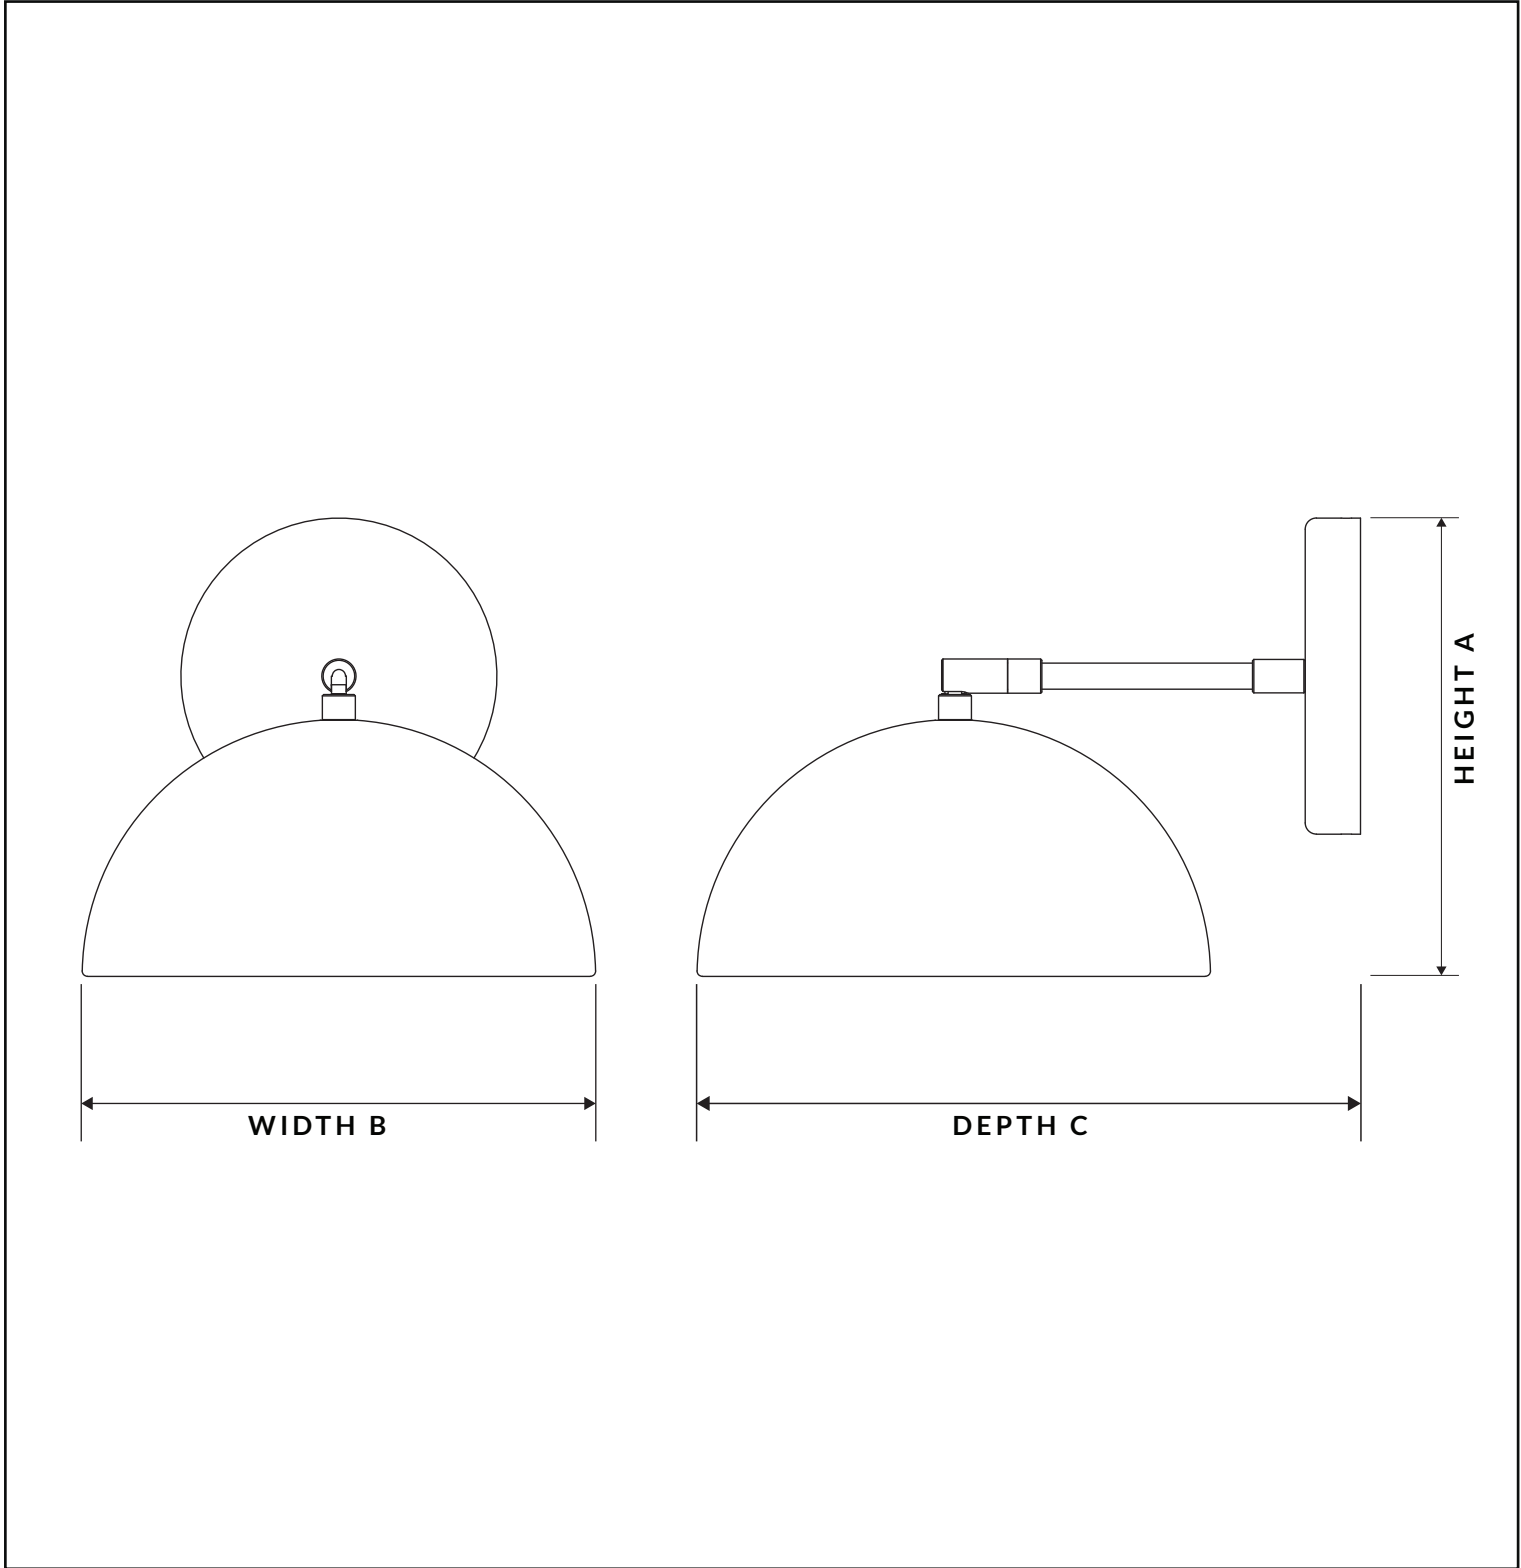

PRODUCT SPECIFICATION SHEET

ORLA E14 WALL LIGHT

SKU: 148-E14

SPECIFICATION

MAX WATTAGE	CLASS	VOLTAGE	IP RATING	BATHROOM	LOCATION
12W	CE CLASS 1	240V	IP20	ZONE 3	INTERIOR
HEIGHT A	WIDTH B	DEPTH C	DIMMABLE	LAMPHOLDER	CEILING ROSE
195MM	195MM	250MM	YES	E27	120MM