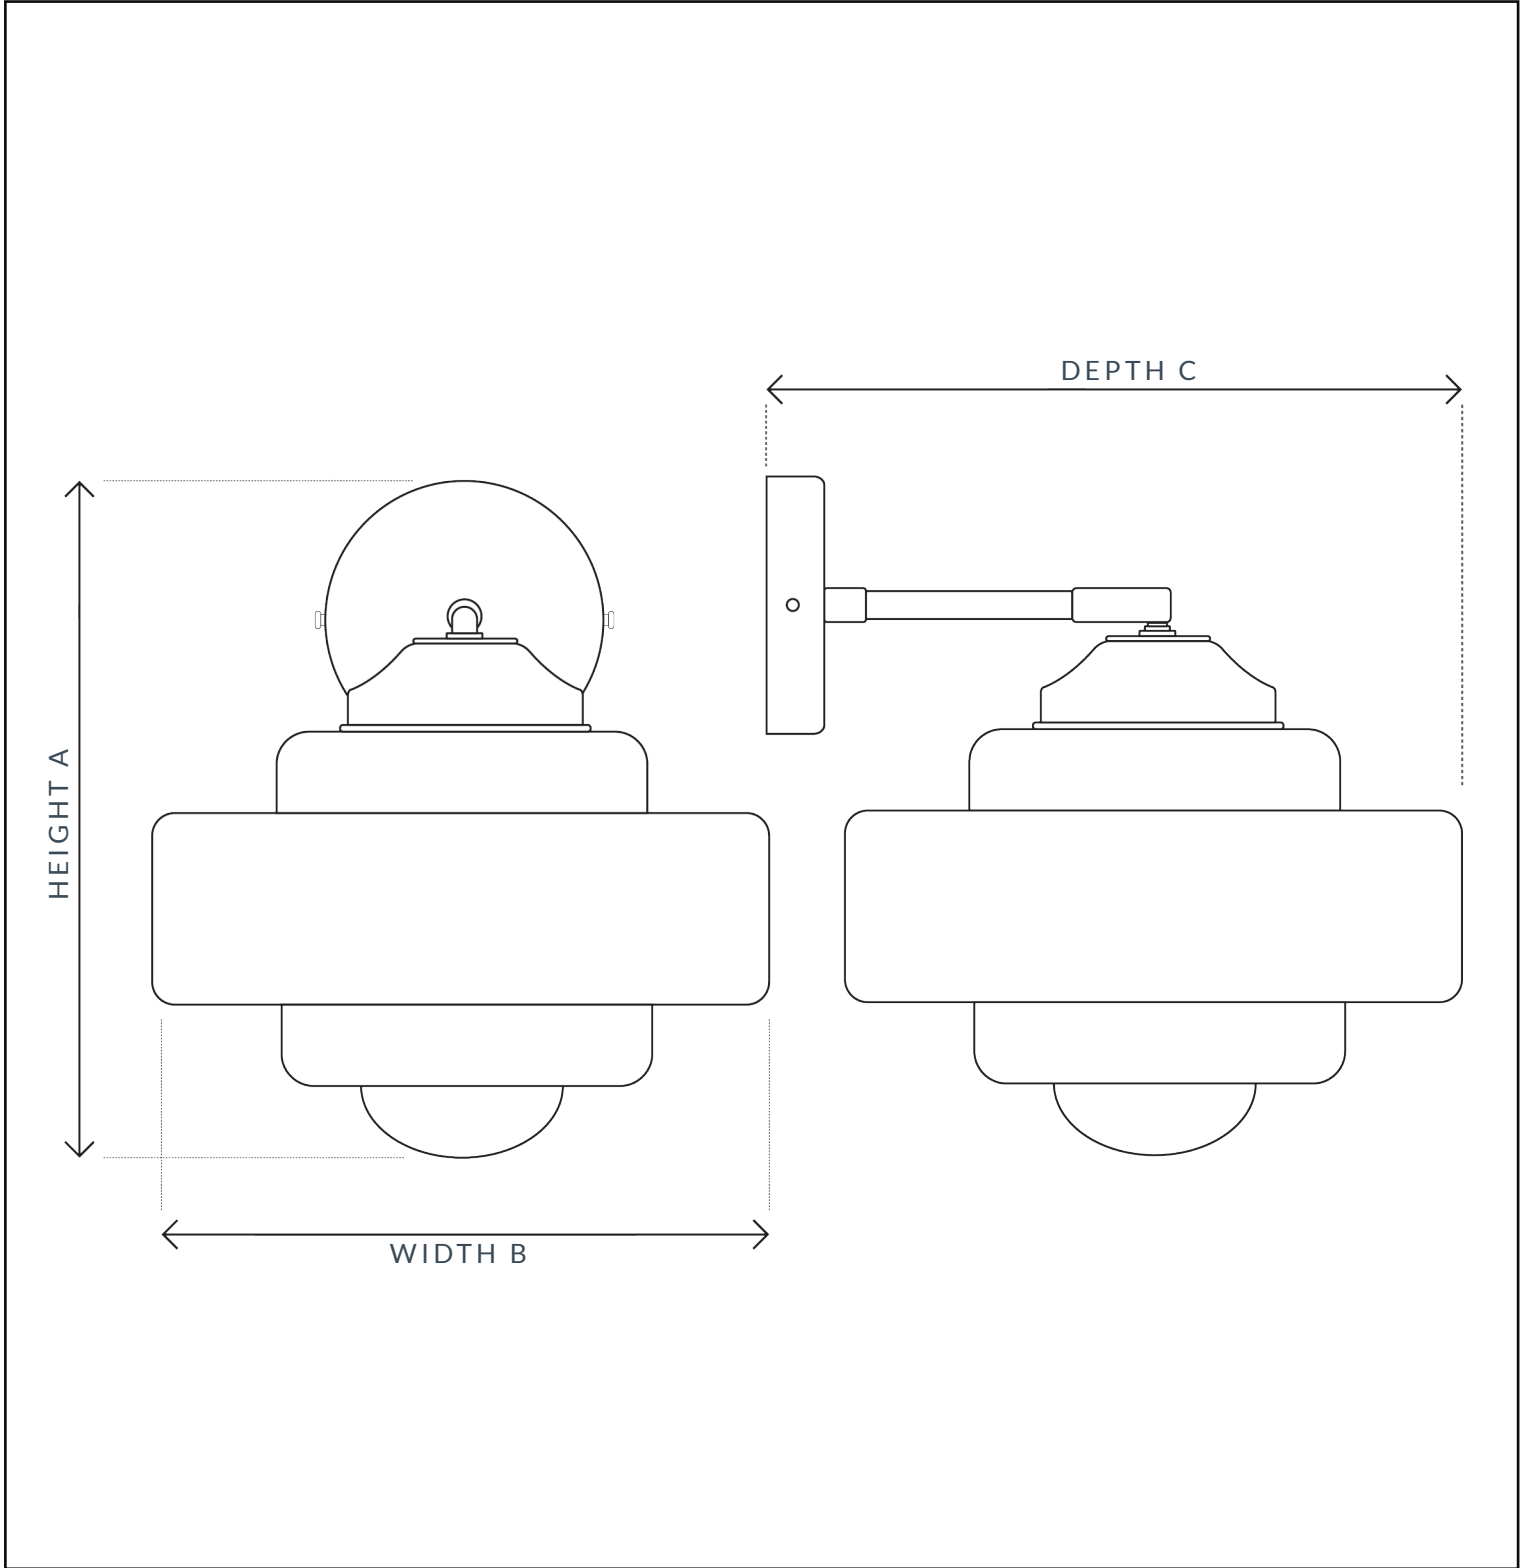

SKU: 147

SPECIFICATION

| MAX WATTAGE | CLASS | VOLTAGE | IP RATING | BATHROOM | LOCATION |
|-------------|------------|---------|-----------|------------|--------------|
| 12W | CE CLASS 1 | 240V | IP20 | ZONE 3 | INTERIOR |
| HEIGHT A | WIDTH B | DEPTH C | DIMMABLE | LAMPHOLDER | CEILING ROSE |
| 250MM | 240MM | 270MM | YES | E27 | 100MM |