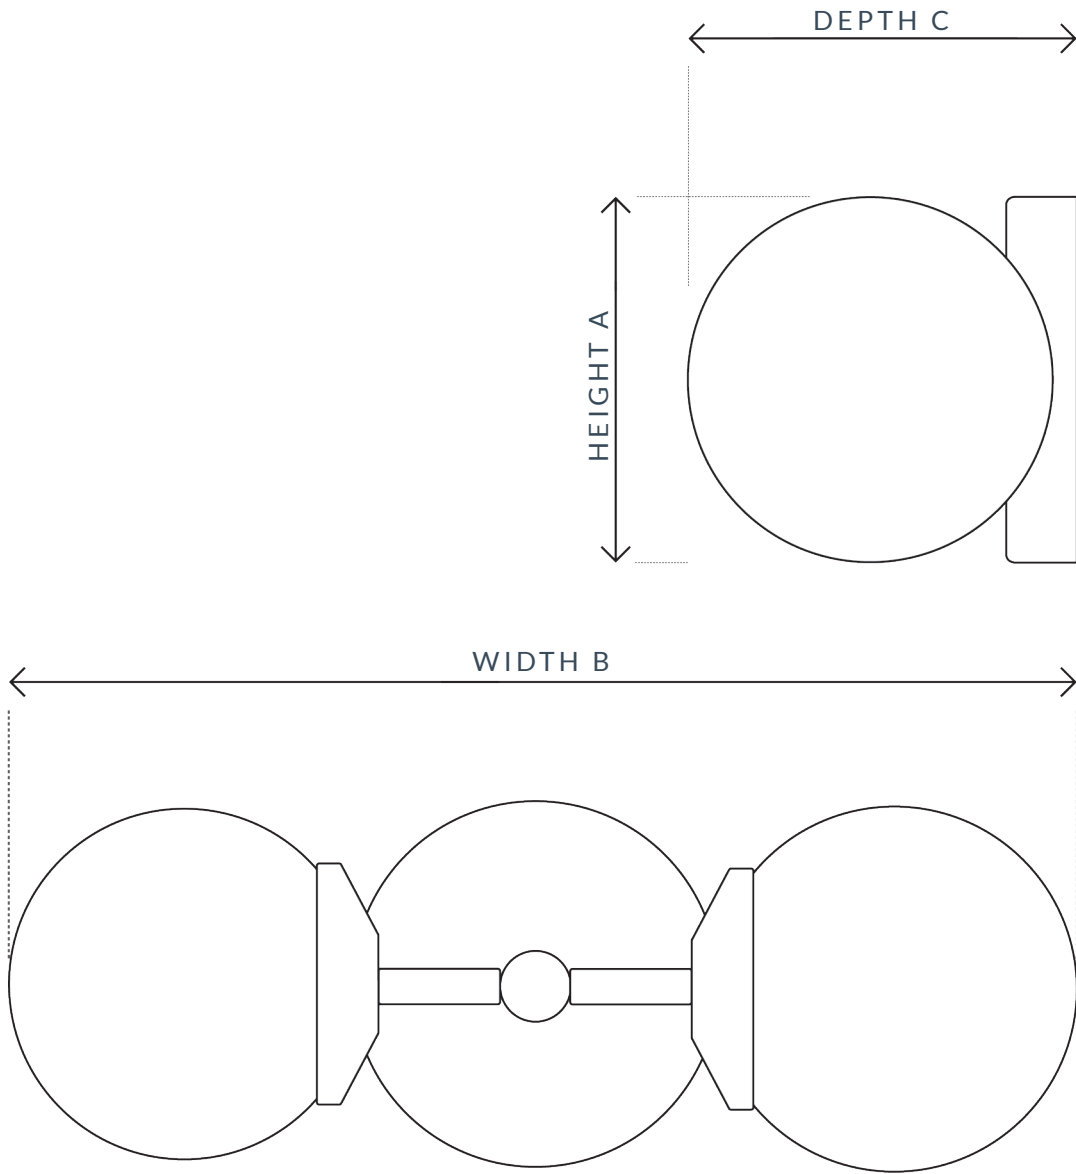

PRODUCT SPECIFICATION SHEET  
SMALL OPAL DOUBLE ARM WALL LIGHT

SKU: 145

**SPECIFICATION**

MAX WATTAGE	CLASS	VOLTAGE	IP RATING	BATHROOM	LOCATION
12W	CE CLASS 1	240V	IP20	ZONE 3	INTERIOR
HEIGHT A	WIDTH B	DEPTH C	DIMMABLE	LAMPHOLDER	CEILING ROSE
120MM	380MM	145MM	YES	G9	120MM