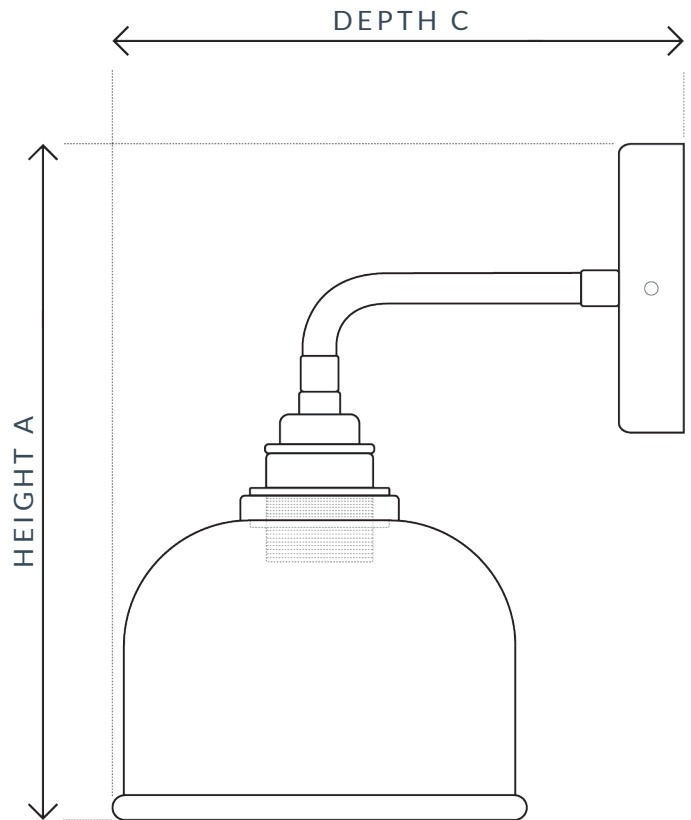

PRISMATIC WALL LIGHT

SKU: 144

SPECIFICATION

MAX WATTAGE	CLASS	VOLTAGE	IP RATING	BATHROOM	LOCATION
12W	CE CLASS 1	240V	IP20/44	ZONE 3	INTERIOR
HEIGHT A	WIDTH B	DEPTH C	DIMMABLE	LAMPHOLDER	CEILING ROSE
230MM	140MM	120MM	YES	E27/26	100MM