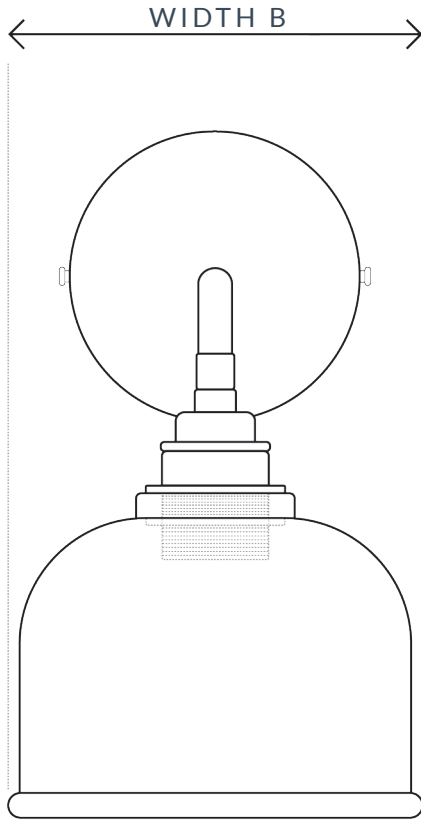

PRISMATIC WALL LIGHT

SKU: 144

SPECIFICATION

MAX WATTAGE	CLASS	VOLTAGE	IP RATING	BATHROOM	LOCATION
12W	CE CLASS 1	240V	IP20/44	ZONE 3	INTERIOR
HEIGHT A	WIDTH B	DEPTH C	DIMMABLE	LAMPHOLDER	CEILING ROSE
230MM	140MM	120MM	YES	E27/26	100MM