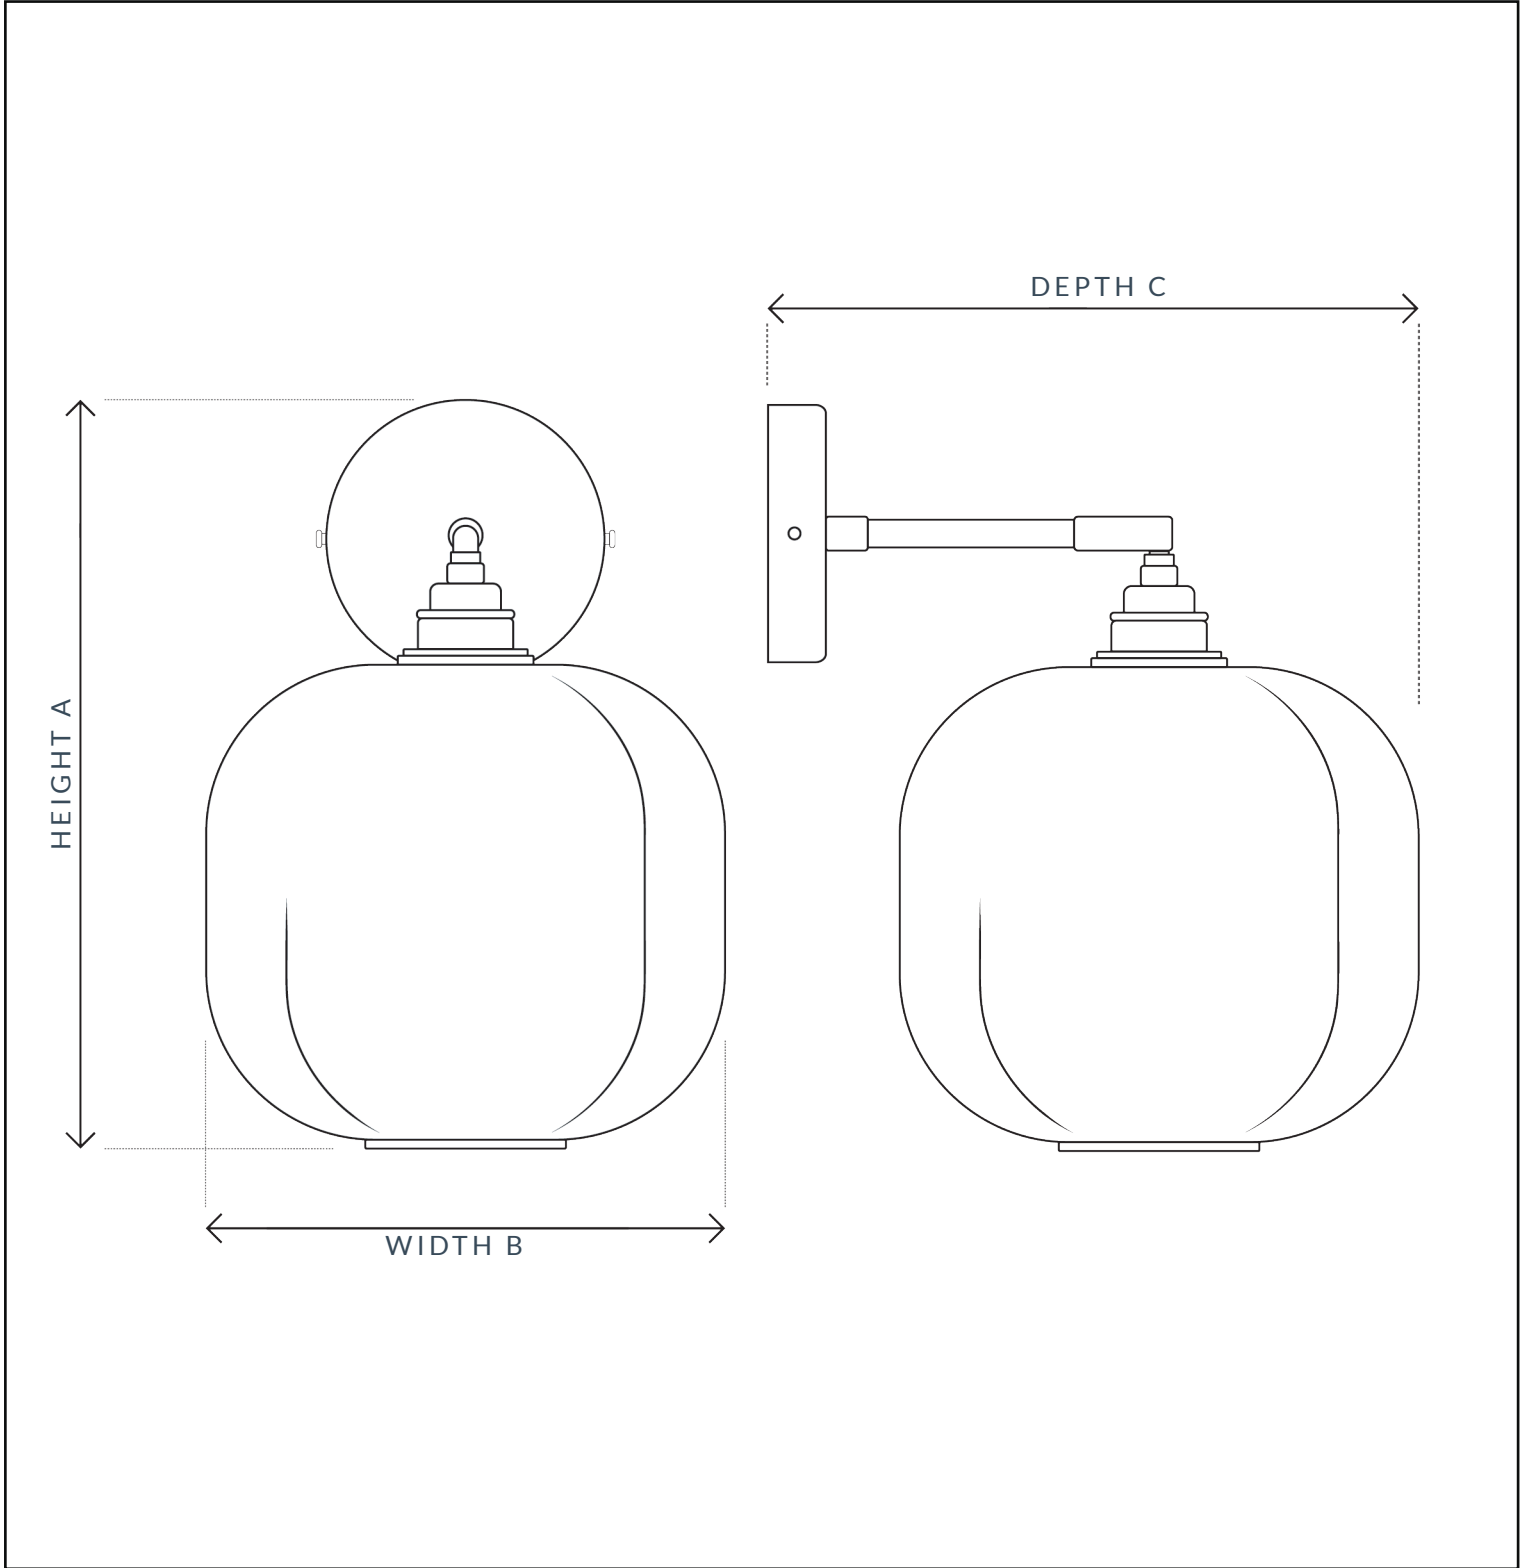

REEDED SHADE WALL LIGHT

SKU: 143

**SPECIFICATION**

MAX WATTAGE	CLASS	VOLTAGE	IP RATING	BATHROOM	LOCATION
12W	CE CLASS 1	240V	IP20	ZONE 3	INTERIOR
HEIGHT A	WIDTH B	DEPTH C	DIMMABLE	LAMPHOLDER	CEILING ROSE
300MM	200MM	260MM	YES	E27/E26	100MM