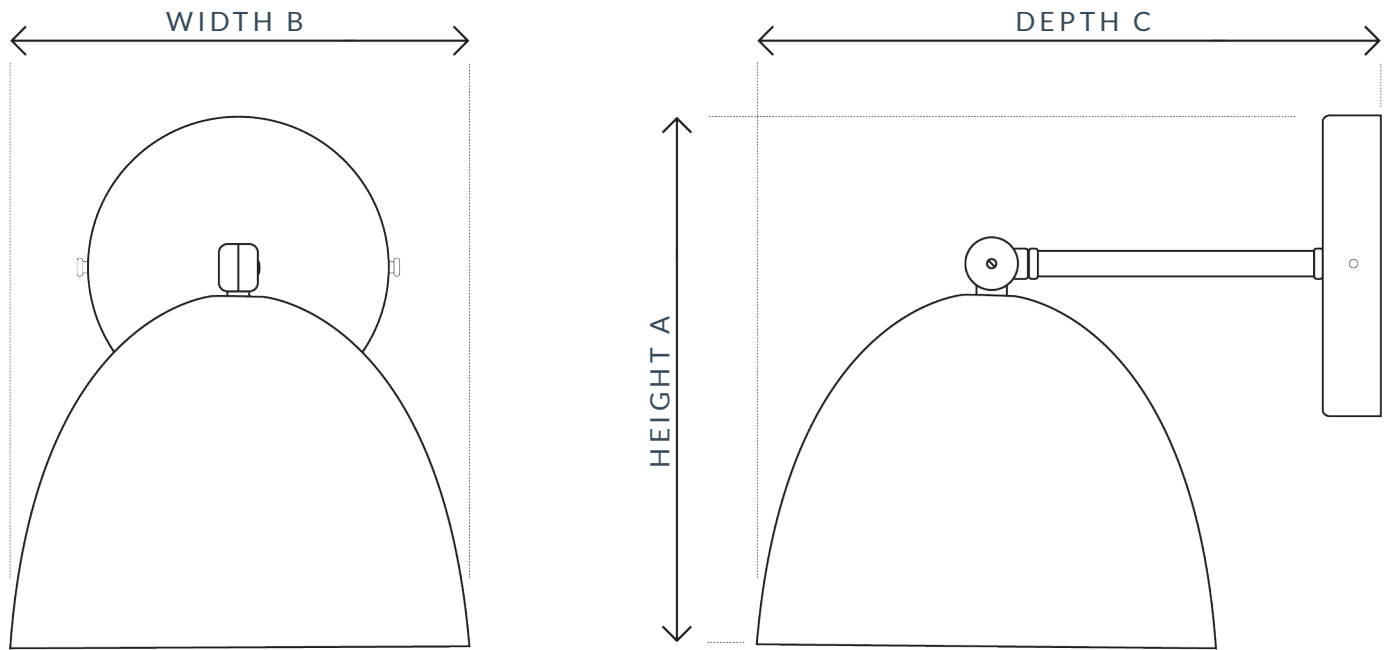

SHELLY WALL LIGHT

SKU: 140

SPECIFICATION

MAX WATTAGE	CLASS	VOLTAGE	IP RATING	BATHROOM	LOCATION
12W	CE CLASS 1	240V	IP20	ZONE 3	INTERIOR
HEIGHT A	WIDTH B	DEPTH C	DIMMABLE	LAMPHOLDER	CEILING ROSE
210MM	165MM	335MM	YES	E27/E26	120MM