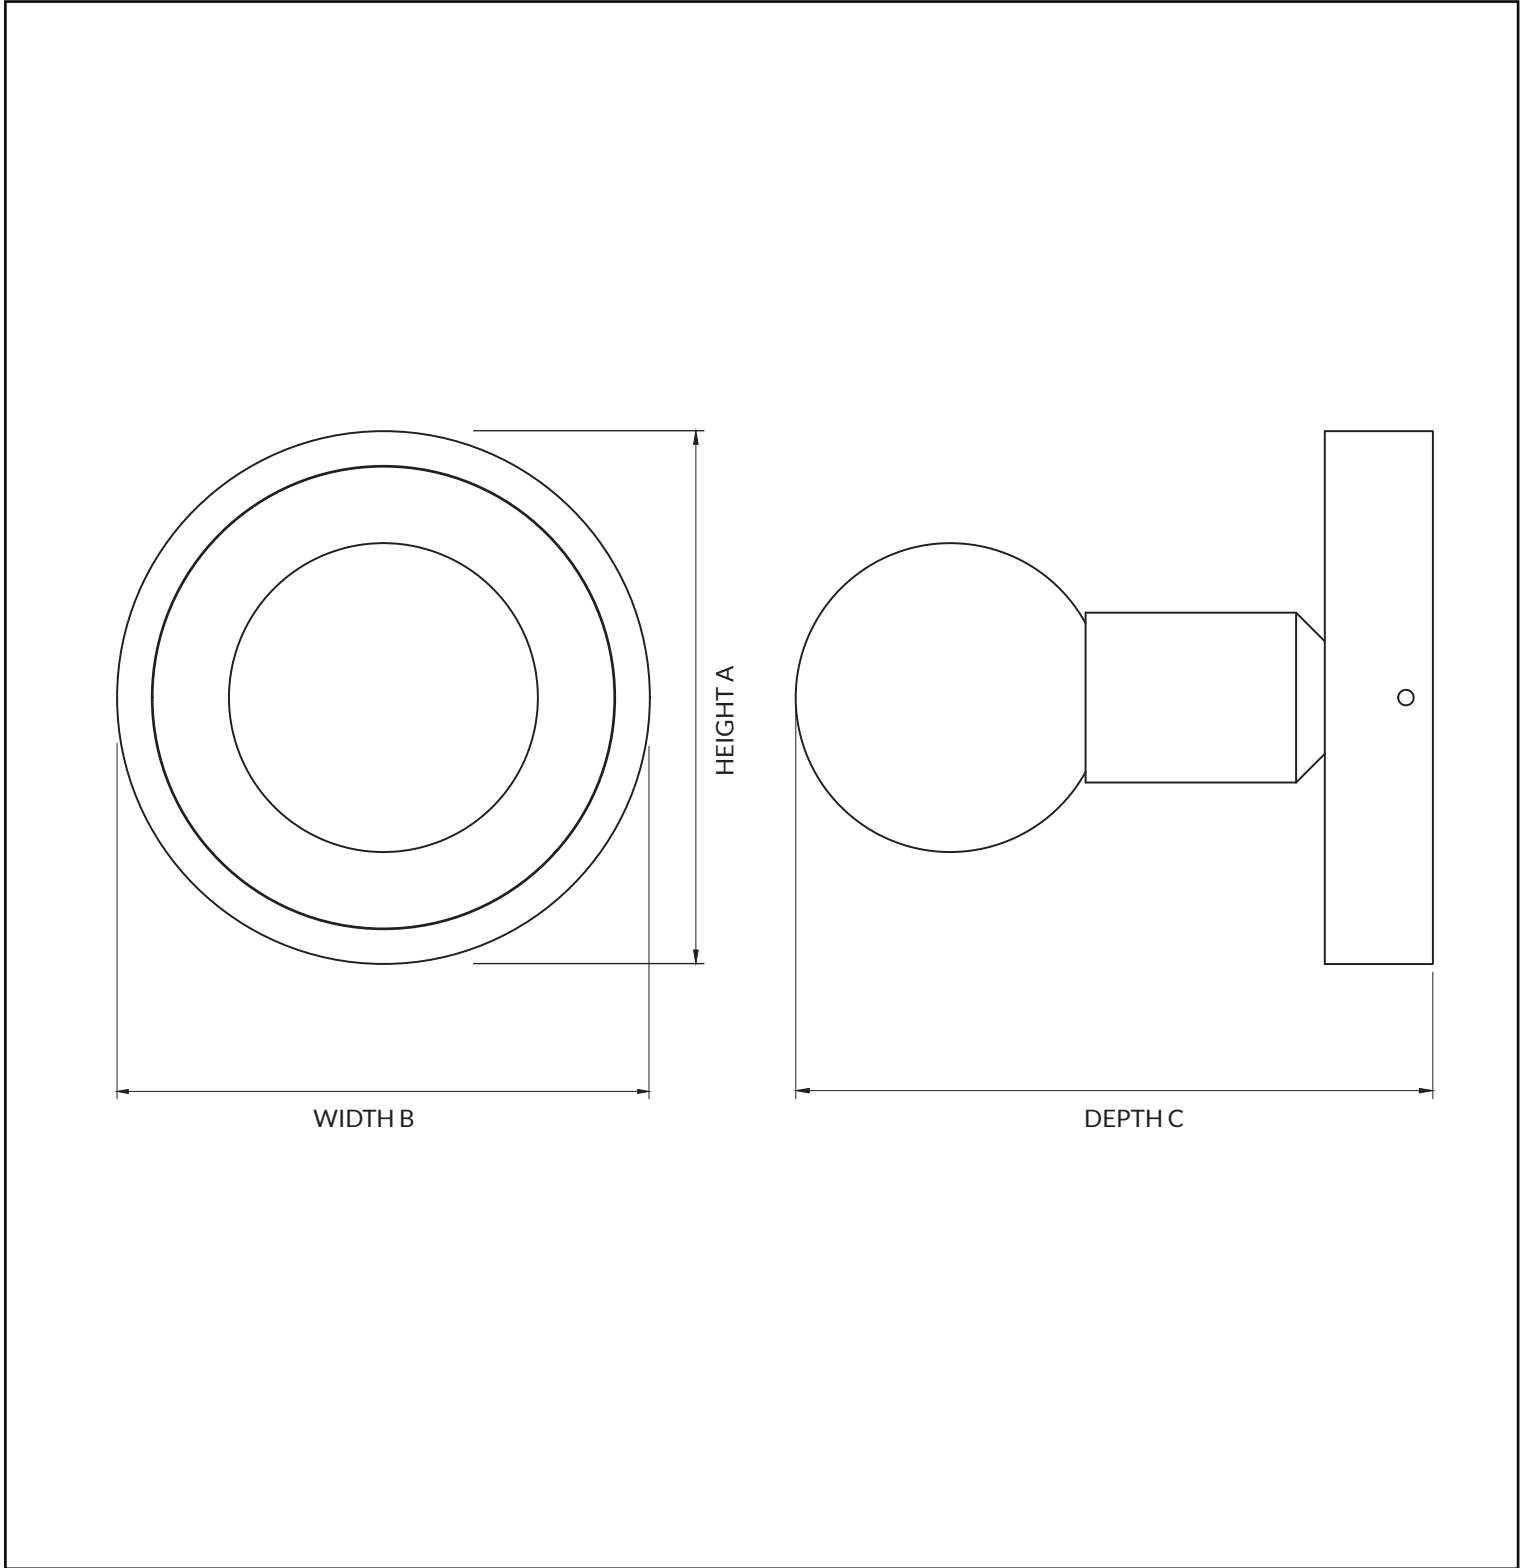

SKU: 134

**SPECIFICATION**

MAX WATTAGE	CLASS	VOLTAGE	IP RATING	BATHROOM	LOCATION
12W	CE CLASS 1	240V	IP20	ZONE 3	INTERIOR
HEIGHT A	WIDTH B	DEPTH C	DIMMABLE	LAMPHOLDER	SWITCHED
140MM	140MM	165MM	YES	E27/E26	N/A