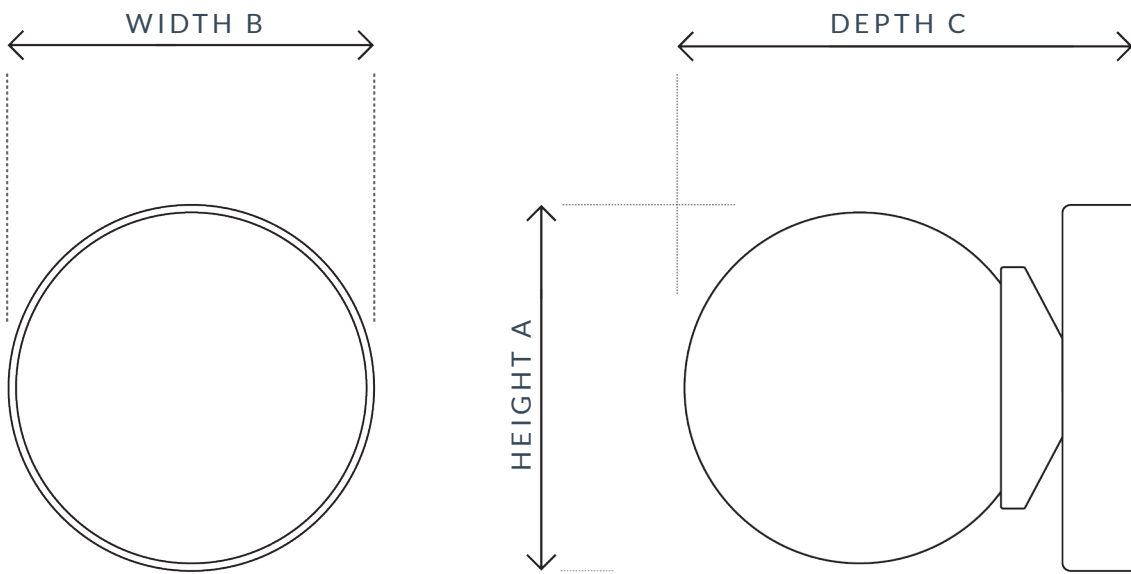

SKU: 130

SPECIFICATION

MAX WATTAGE	CLASS	VOLTAGE	IP RATING	BATHROOM	LOCATION
12W	CE CLASS 1	240V	IP20	ZONE 3	INTERIOR
HEIGHT A	WIDTH B	DEPTH C	DIMMABLE	LAMPHOLDER	CEILING ROSE
120MM	120MM	160MM	YES	G9	120MM