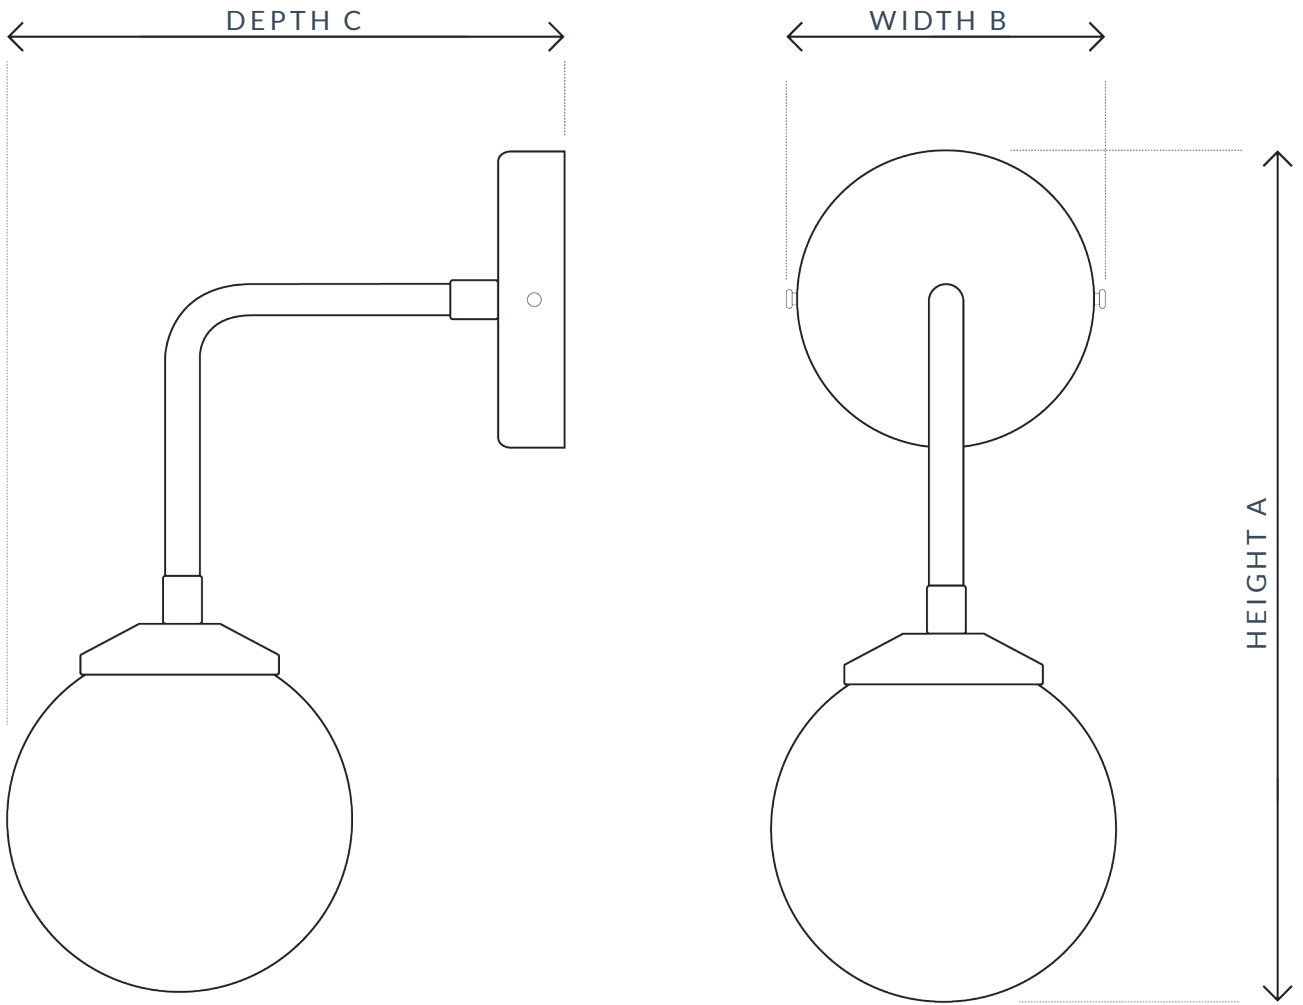

PRODUCT SPECIFICATION SHEET

'BOLD AS BRASS' WALL LIGHT WITH OPAL SAHDE

SKU: 127

SPECIFICATION

MAX WATTAGE	CLASS	VOLTAGE	IP RATING	BATHROOM	LOCATION
12W	CE CLASS 1	240V	IP44	ZONE 3	INTERIOR
HEIGHT A	WIDTH B	DEPTH C	DIMMABLE	LAMPHOLDER	CEILING ROSE
250MM	120MM	170MM	YES	E27	100MM