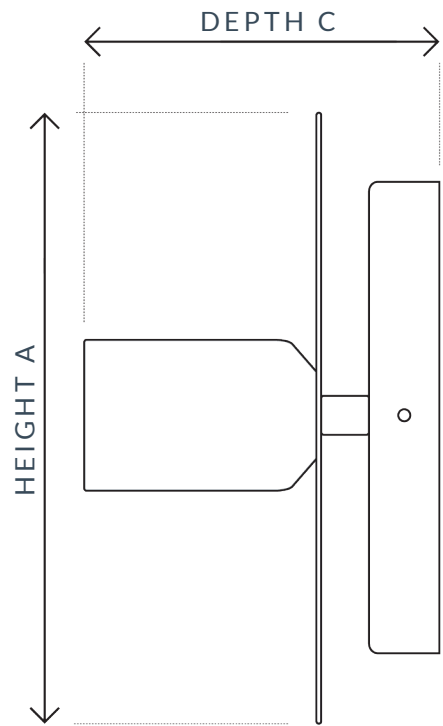

SKU: 125

SPECIFICATION

MAX WATTAGE	CLASS	VOLTAGE	IP RATING	BATHROOM	LOCATION
12W	CE CLASS 1	240V	IP20	ZONE 3	INTERIOR
HEIGHT A	WIDTH B	DEPTH C	DIMMABLE	LAMPHOLDER	CEILING ROSE
200MM	200MM	110MM	YES	E27/E26	120MM