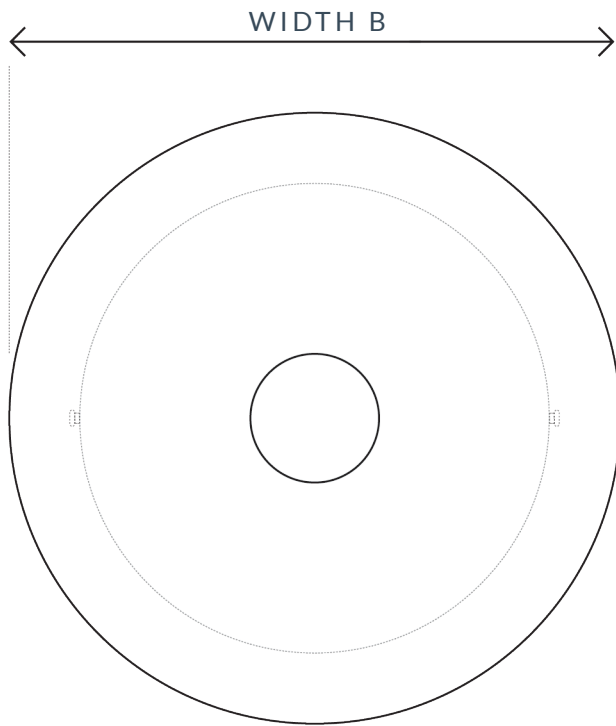

SKU: 125

SPECIFICATION

MAX WATTAGE	CLASS	VOLTAGE	IP RATING	BATHROOM	LOCATION
12W	CE CLASS 1	240V	IP20	ZONE 3	INTERIOR
HEIGHT A	WIDTH B	DEPTH C	DIMMABLE	LAMPHOLDER	CEILING ROSE
200MM	200MM	110MM	YES	E27/E26	120MM