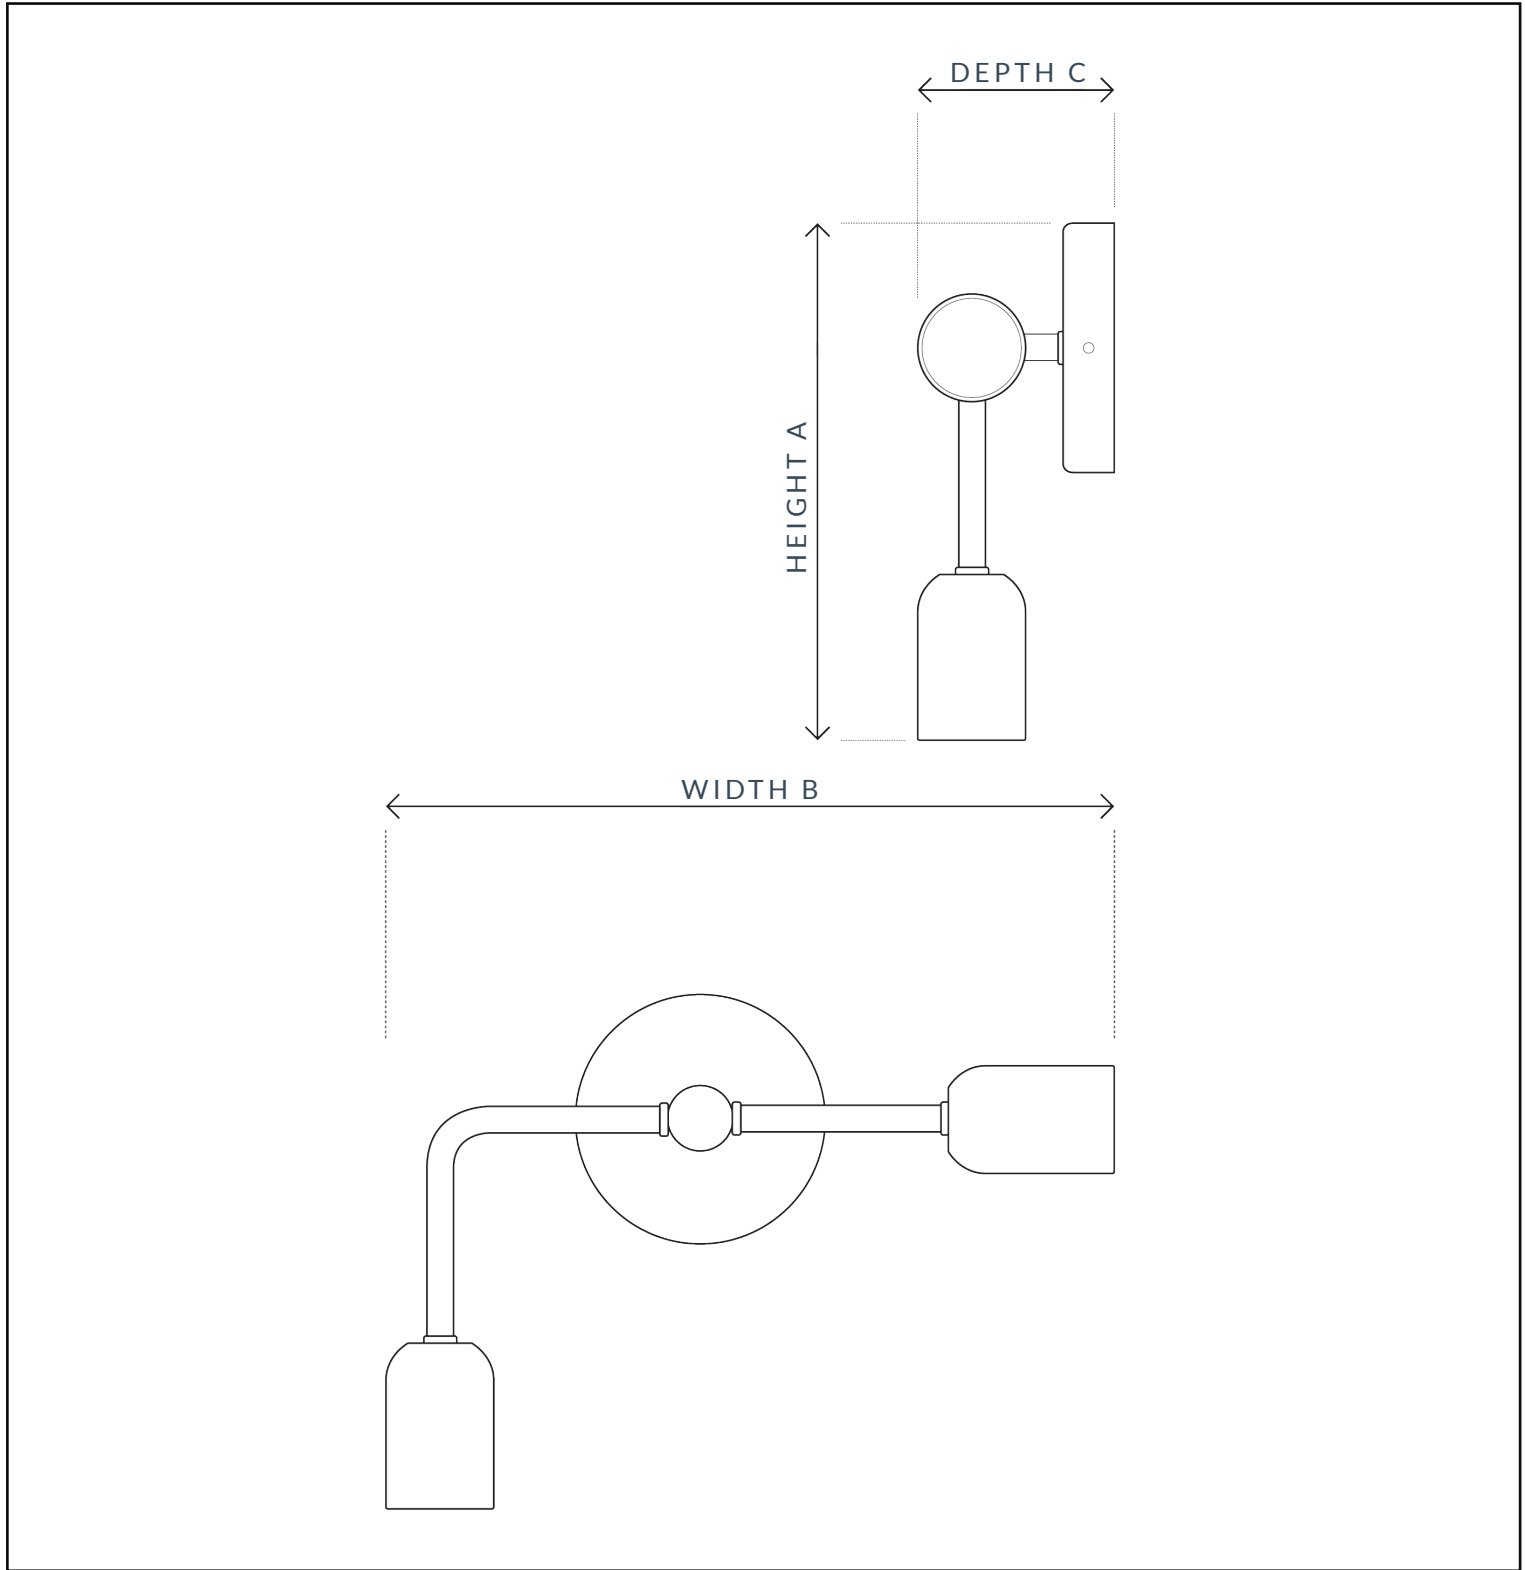

ASYMMETRIC WALL LIGHT

SKU: 124

SPECIFICATION

MAX WATTAGE	CLASS	VOLTAGE	IP RATING	BATHROOM	LOCATION
12W	CE CLASS 1	240V	IP20	ZONE 3	INTERIOR
HEIGHT A	WIDTH B	DEPTH C	DIMMABLE	LAMPHOLDER	CEILING ROSE
160MM	260MM	100MM	YES	E26/E27	100MM