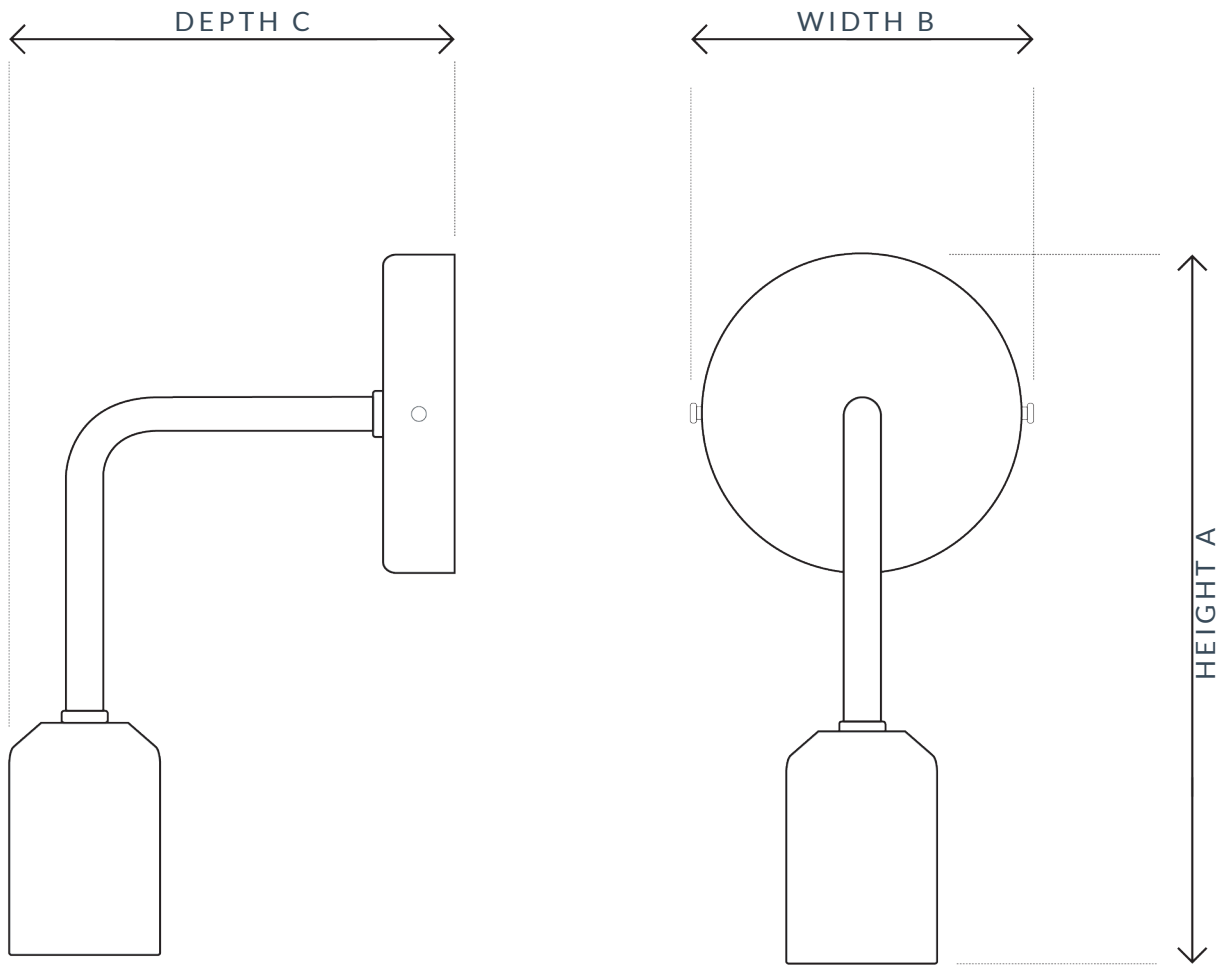

'BOLD AS BRASS' WALL LIGHT

SKU: 121

SPECIFICATION

MAX WATTAGE	CLASS	VOLTAGE	IP RATING	BATHROOM	LOCATION
12W	CE CLASS 1	240V	IP20	ZONE 3	INTERIOR
HEIGHT A	WIDTH B	DEPTH C	DIMMABLE	LAMPHOLDER	CEILING ROSE
195MM	100MM	125MM	YES	E27/E26	100MM