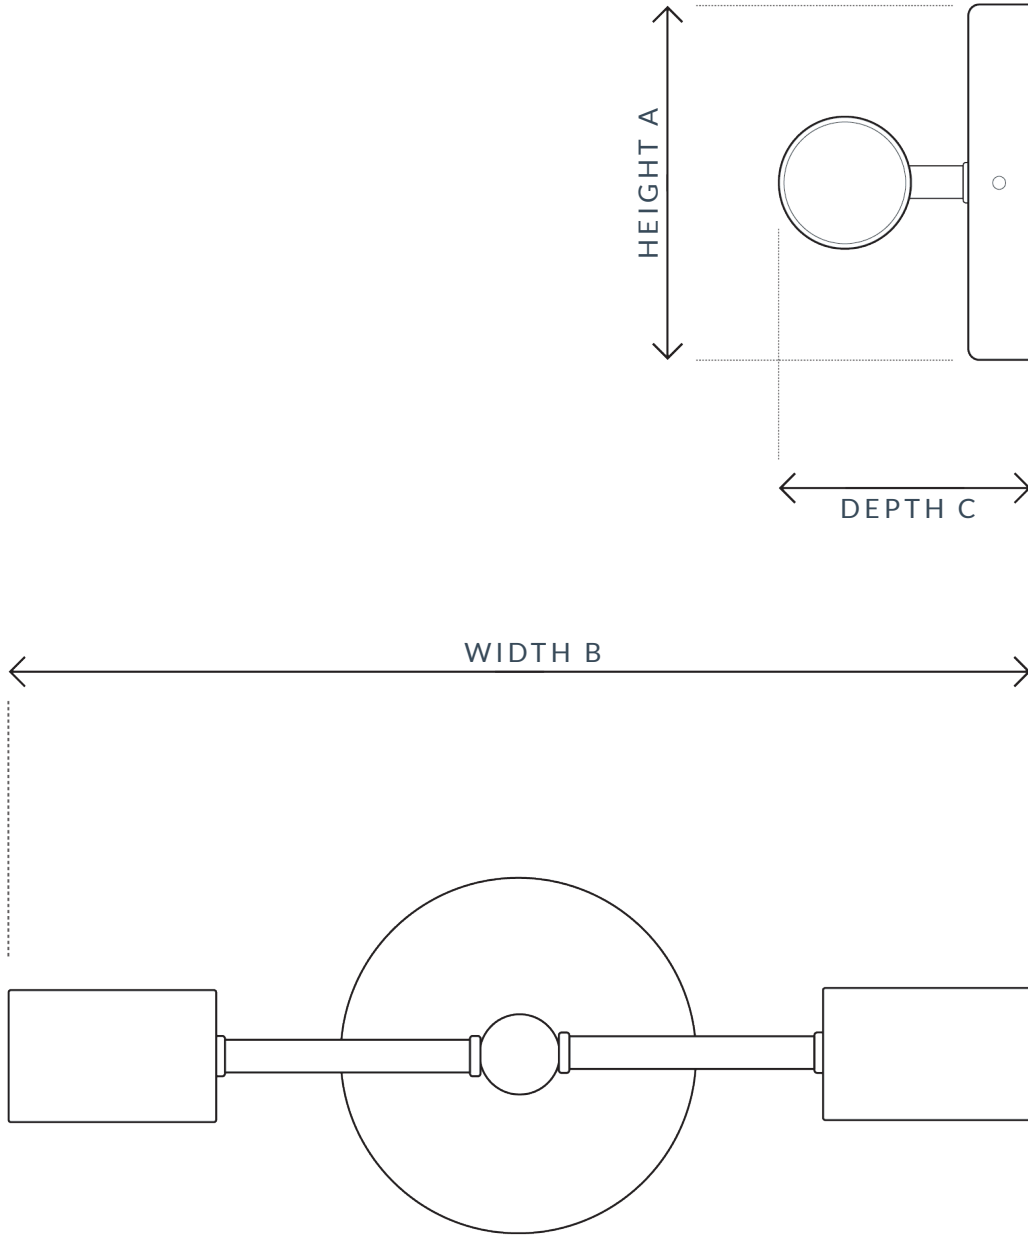

DOUBLE ARM WALL LIGHT

SKU: 116

SPECIFICATION

MAX WATTAGE	CLASS	VOLTAGE	IP RATING	BATHROOM	LOCATION
12W	CE CLASS 1	240V	IP20	ZONE 3	INTERIOR
HEIGHT A	WIDTH B	DEPTH C	DIMMABLE	LAMPHOLDER	CEILING ROSE
120MM	330MM	100MM	YES	E27/E26	120MM