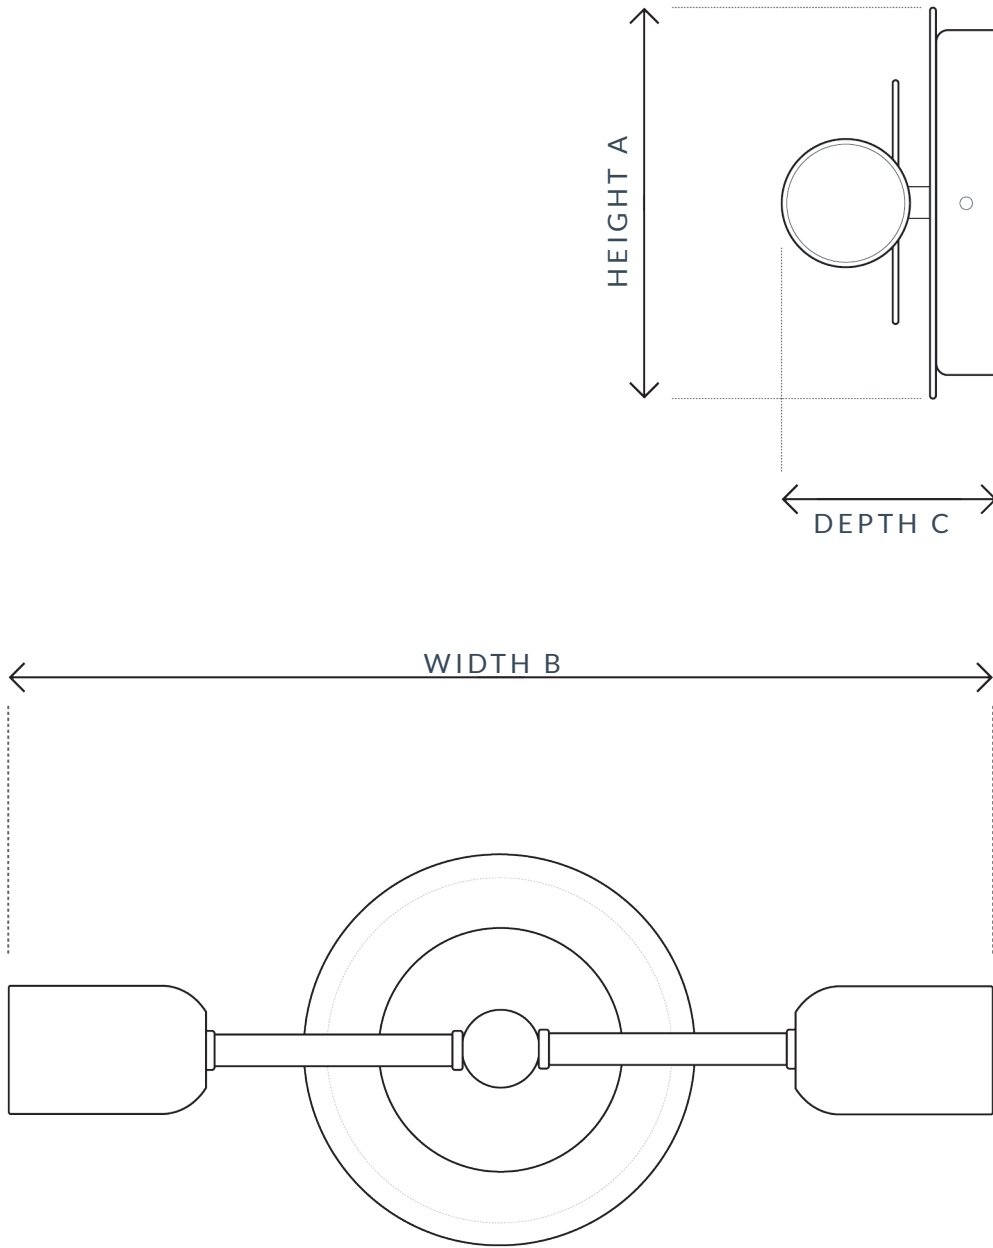

SKU: 115

SPECIFICATION

MAX WATTAGE	CLASS	VOLTAGE	IP RATING	BATHROOM	LOCATION
12W	CE CLASS 1	240V	IP20	ZONE 3	INTERIOR
HEIGHT A	WIDTH B	DEPTH C	DIMMABLE	LAMPHOLDER	CEILING ROSE
135MM	330MM	75MM	YES	E27/E26	120MM