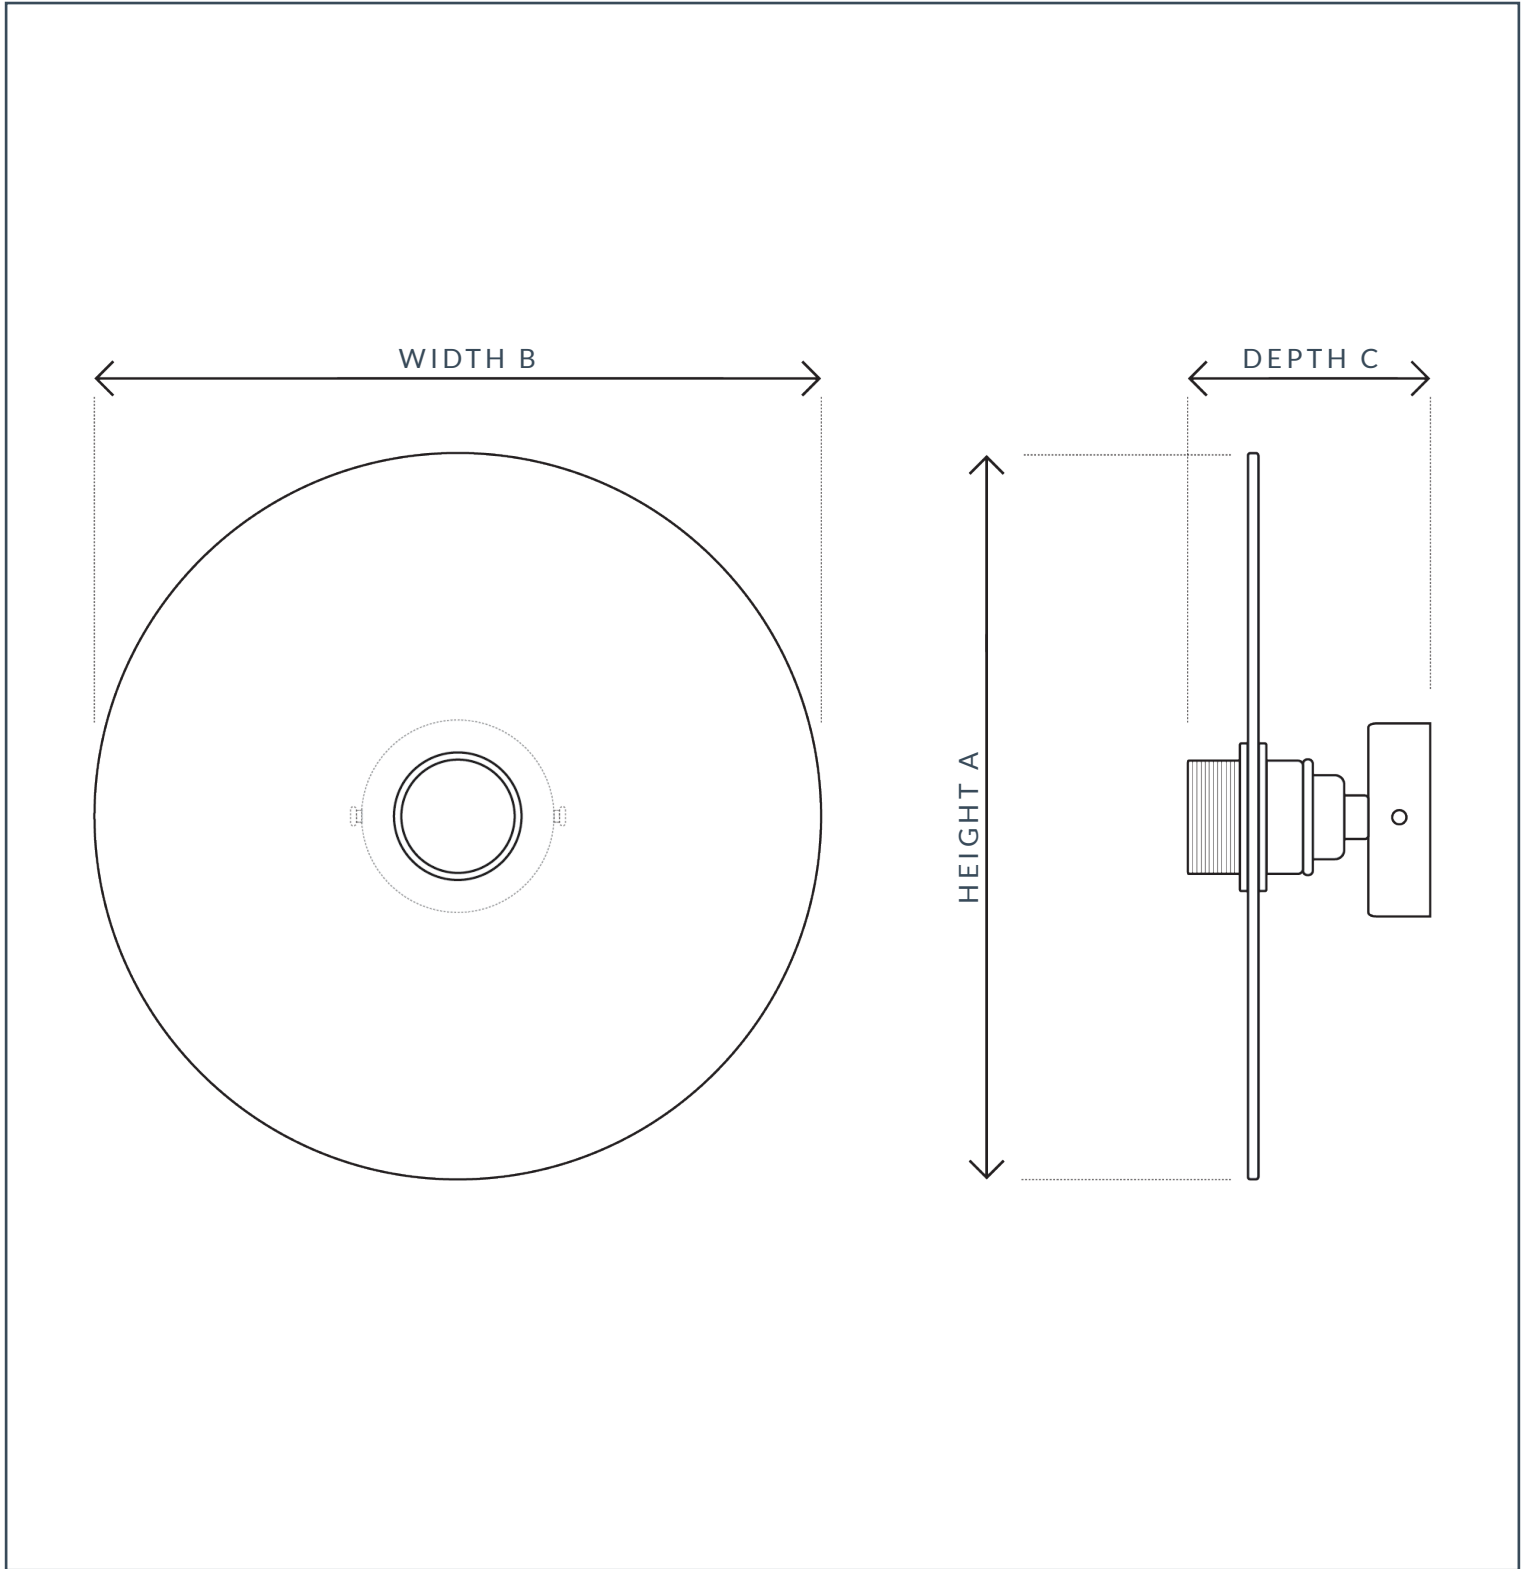

'ARC' JEWEL WALL LIGHT

SPECIFICATION

MAX WATTAGE	IP RATING	VOLTAGE	CLASS	BATHROOM	LOCATION
12W	IP20	240V	CLASS 1	ZONE 3	INTERIOR
HEIGHT A	WIDTH B	DEPTH C	DIMMABLE	LAMPHOLDER	CEILING ROSE
290mm	290mm	80mm	YES	E27	85MM