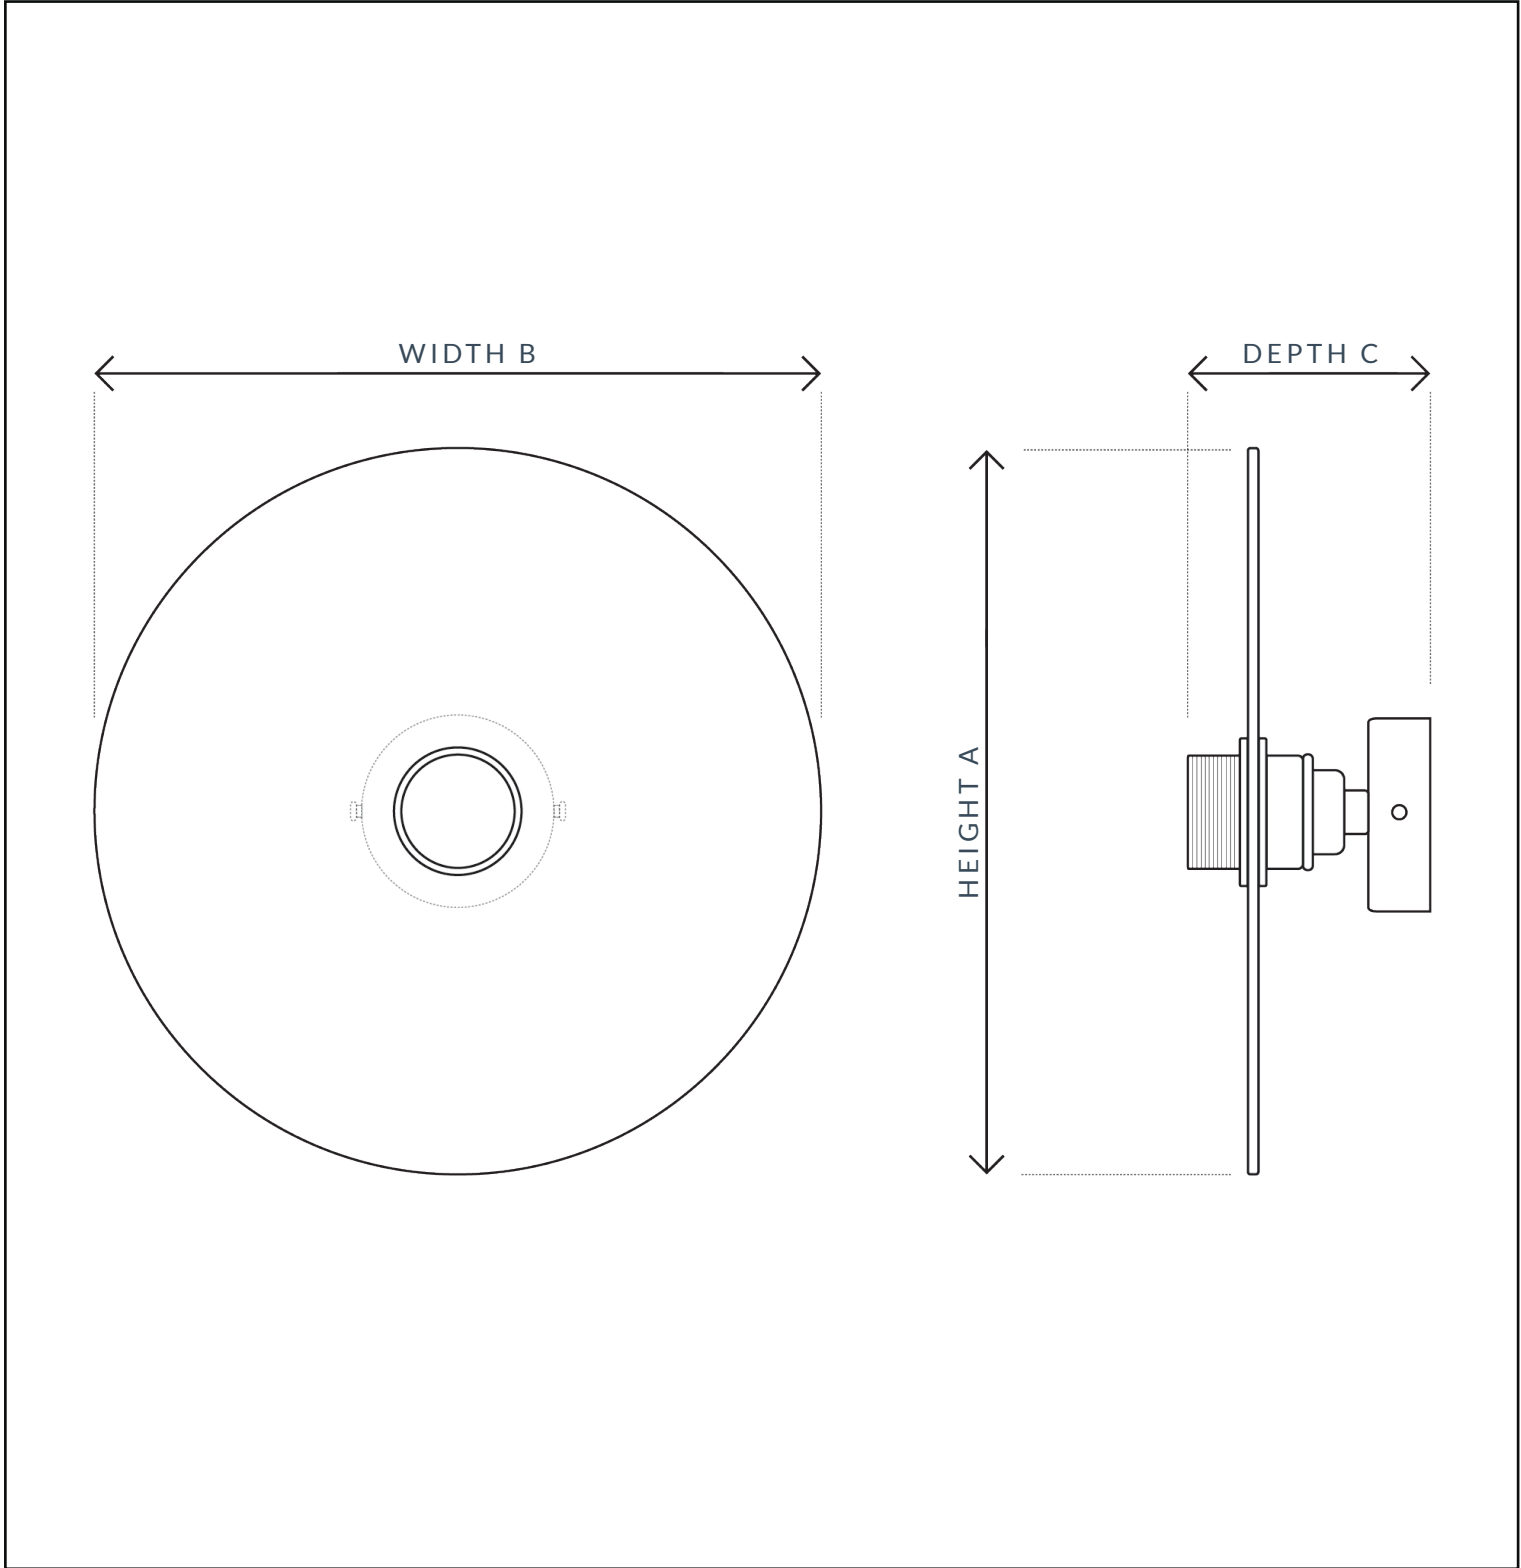

'ARC' BRASS WALL LIGHT

SKU: 112

SPECIFICATION

MAX WATTAGE	CLASS	VOLTAGE	IP RATING	BATHROOM	LOCATION
12W	CE CLASS 1	240V	IP20	ZONE 3	INTERIOR
HEIGHT A	WIDTH B	DEPTH C	DIMMABLE	LAMPHOLDER	CEILING ROSE
200MM	200MM	80MM	YES	E27	85MM